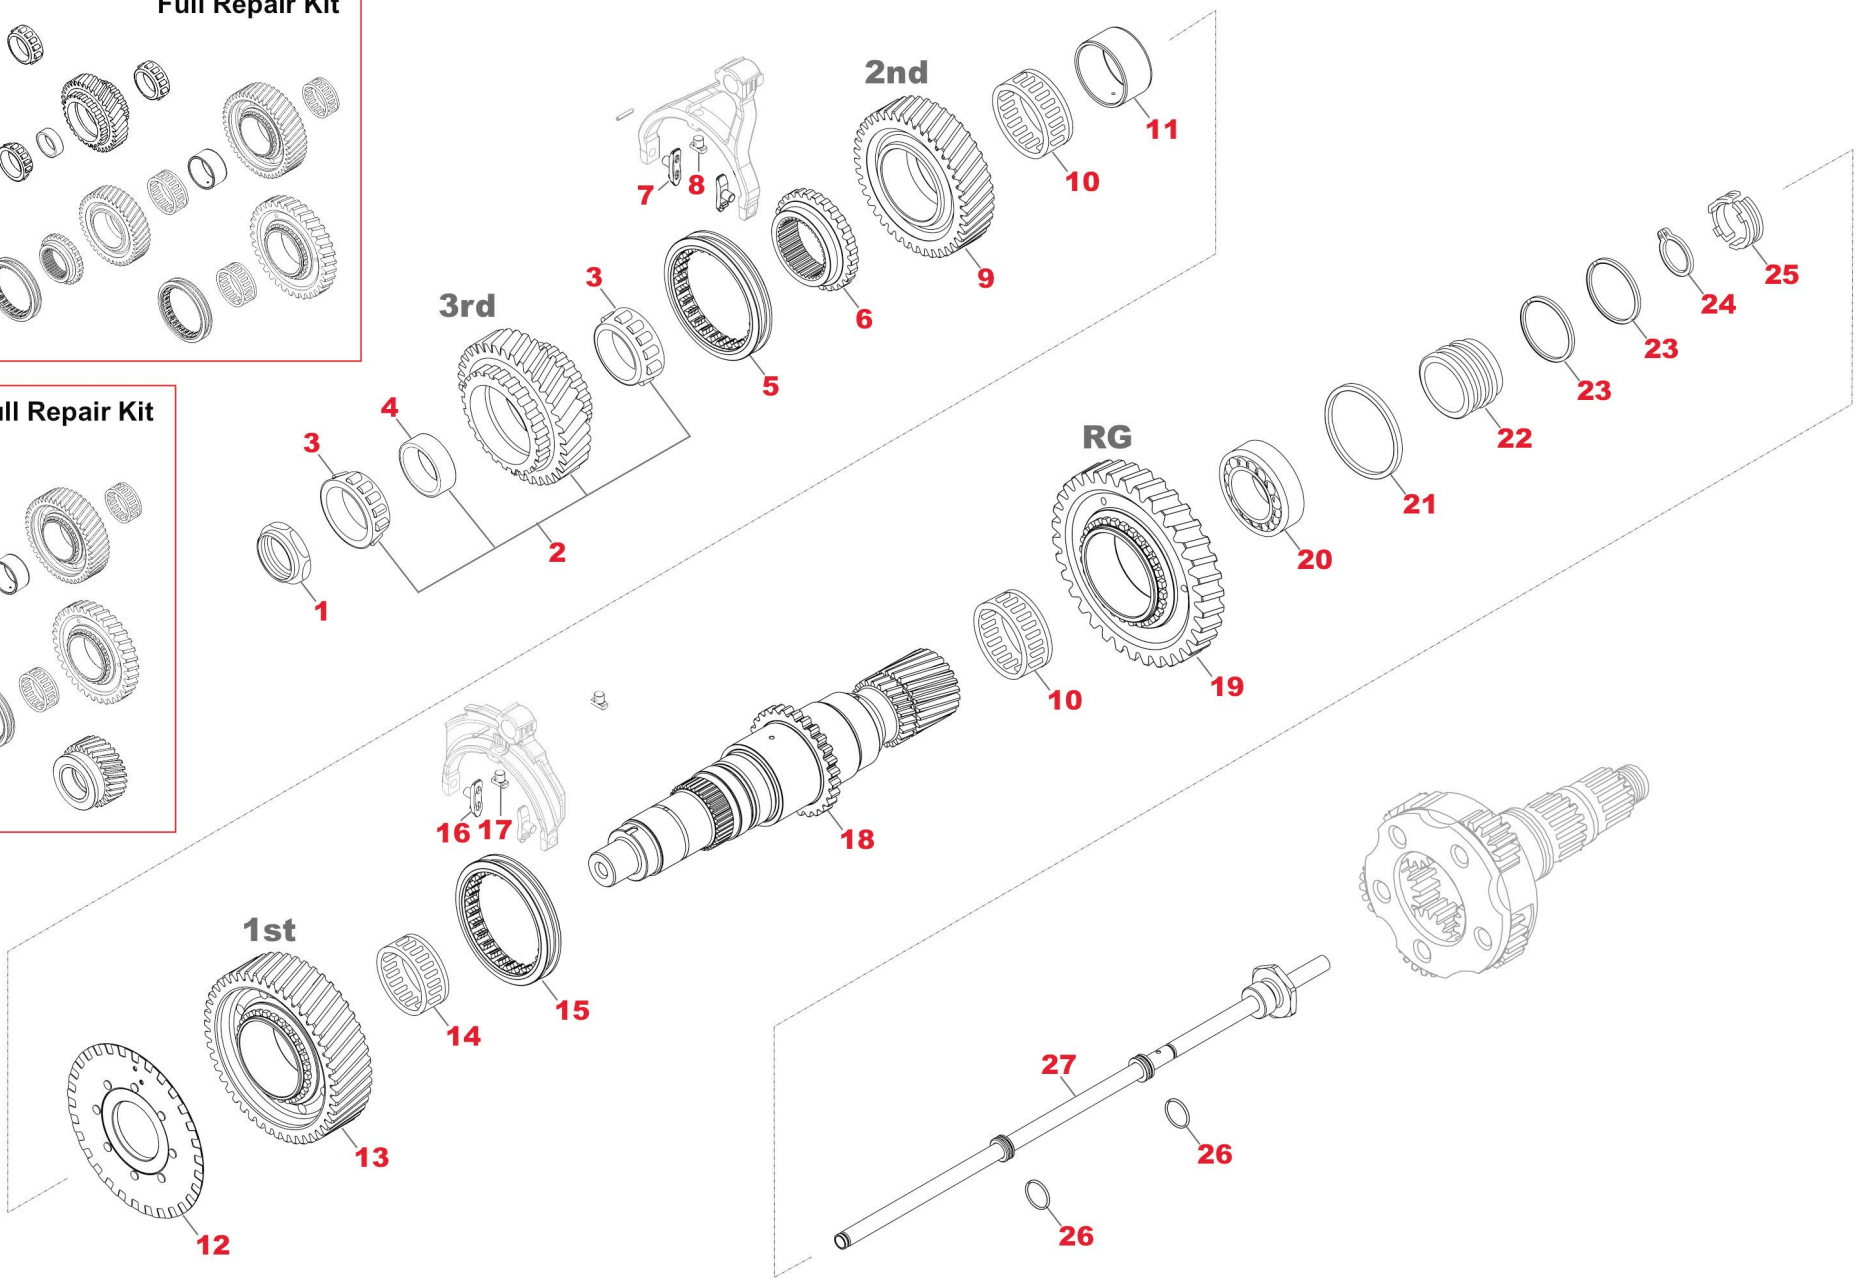

CH	FIG.	TAS no.	OEM no.	Description	Qty	Note	Note1	Ex/ Cross	Ex/ Cross
C02	21	T63332	25640755	SHIM (T.1,90)	1				
C02	21	T63330	25640754	SHIM (T.1,86)	1				
C02	21	T63328	25640753	SHIM (T.1,82)	1				
C02	21	T54972	25640752	SHIM (T.1,78)	1				
C02	21	T54974	25640751	SHIM (T.1,74)	1				
C02	21	T54976	25640750	SHIM (T.1,70)	1				
C02	21	T54978	25640749	SHIM (T.1,66)	1				
C02	21	T54980	25640748	SHIM (T.1,62)	1				
C02	21	T54982	25640747	SHIM (T.1,58)	1				
C02	21	T54984	25640746	SHIM (T.1,54)	1				
C02	21	T54986	25640745	SHIM (T.1,50)	1				
C02	21	T54988	25640744	SHIM (T.1,46)	1				
C02	21	T54990	25640743	SHIM (T.1,42)	1				
C02	21	T54992	25640742	SHIM (T.1,38)	1				
C02	21	T54994	25640741	SHIM (T.1,34)	1				
C02	21	T63326	25640740	SHIM (T.1,30)	1				
C02	21	T54996	25640739	SHIM (T.1,26)	1				
C02	21	T54998	25640738	SHIM (T.1,22)	1				

Notes

TRACTOR AUTOMOBILE SPARES
A WORLD OF QUALITY PARTS