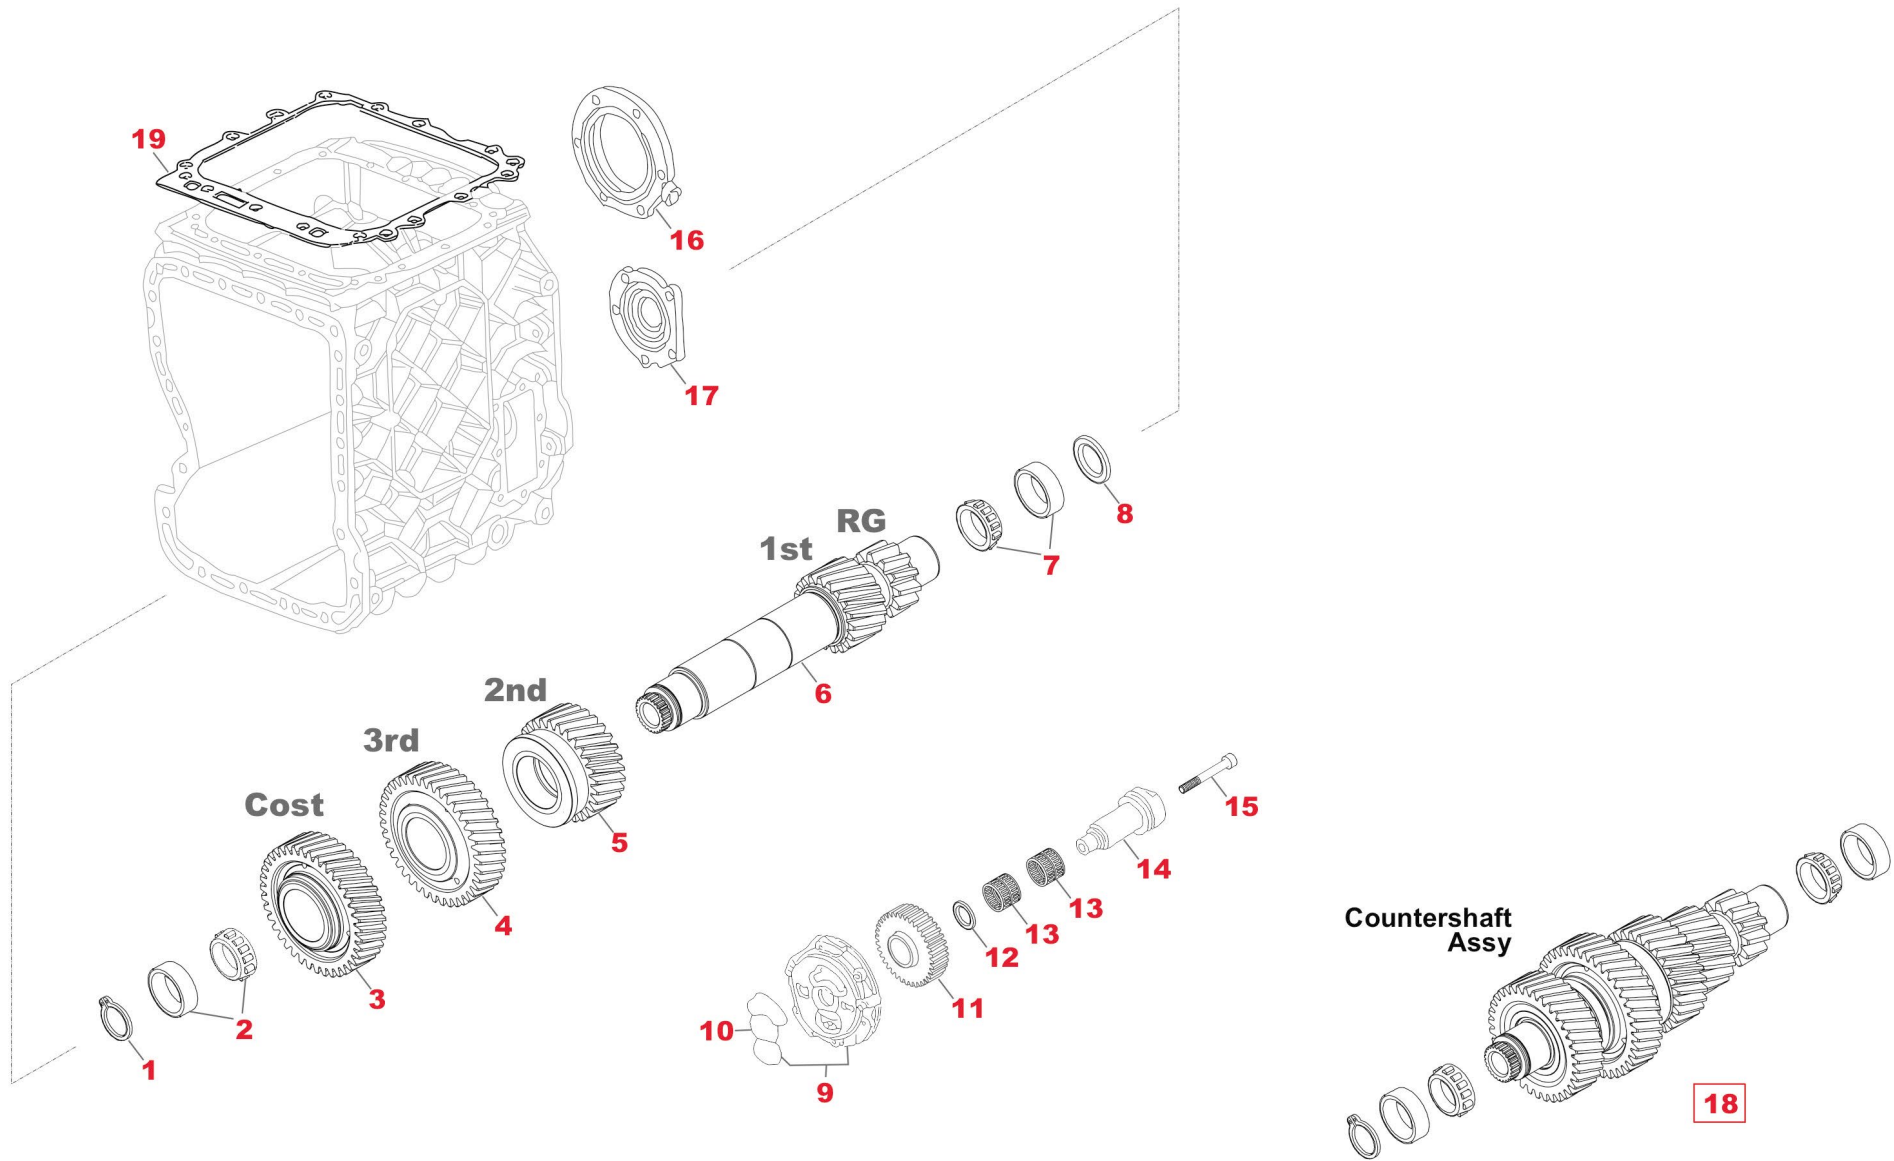

CH	FIG.	TAS no.	OEM no.	Description	Qty	Note	Note1	Ex/ Cross	Ex/ Cross
C03	1	T47087	1652801	SEEGER RING (T.2,50)	1				
C03	1	T46246	1652800	SEEGER RING (T.2,40)	1				
C03	1	T47088	1652799	SEEGER RING (T.2,30)	1				
C03	1	T46245	1652798	SEEGER RING (T.2,20)	1				
C03	1	T47089	1652797	SEEGER RING (T.2,10)	1				
C03	1	T46244	1652796	SEEGER RING (T.2,00)	1				
C03	2	T63356	21626061	TAPERED ROLLER BEARING (60X110X29,75)	1				
C03	3	T18083	1521913	CONSTANT GEAR CNTRSHFT (44T.)	1			1521422	20854437
C03	4	T49603	20483434	3RD SPEED GEAR CNTRSHFT (39T.)	1			20366990	
C03	5	T55289	22219353	2ND SPEED GEAR CNTRSHFT (28T.)	1			20544783	20544781
C03	6	T49571	20544787	COUNTERSHAFT (19-12T.)	1				
C03	7	T63358	22283632	TAPERED ROLLER BEARING (60X115X40)	1			21660722	184650
C03	8	T63386	25640728	WASHER (T.2,02)	1				
C03	8	T63385	25640727	WASHER (T.1,98)	1				
C03	8	T63384	25640726	WASHER (T.1,94)	1				
C03	8	T63383	25640725	WASHER (T.1,90)	1				
C03	8	T55926	25640724	WASHER (T.1,86)	1				
C03	8	T55927	25640723	WASHER (T.1,82)	1				

Notes

TRACTOR AUTOMOBILE SPARES
A WORLD OF QUALITY PARTS