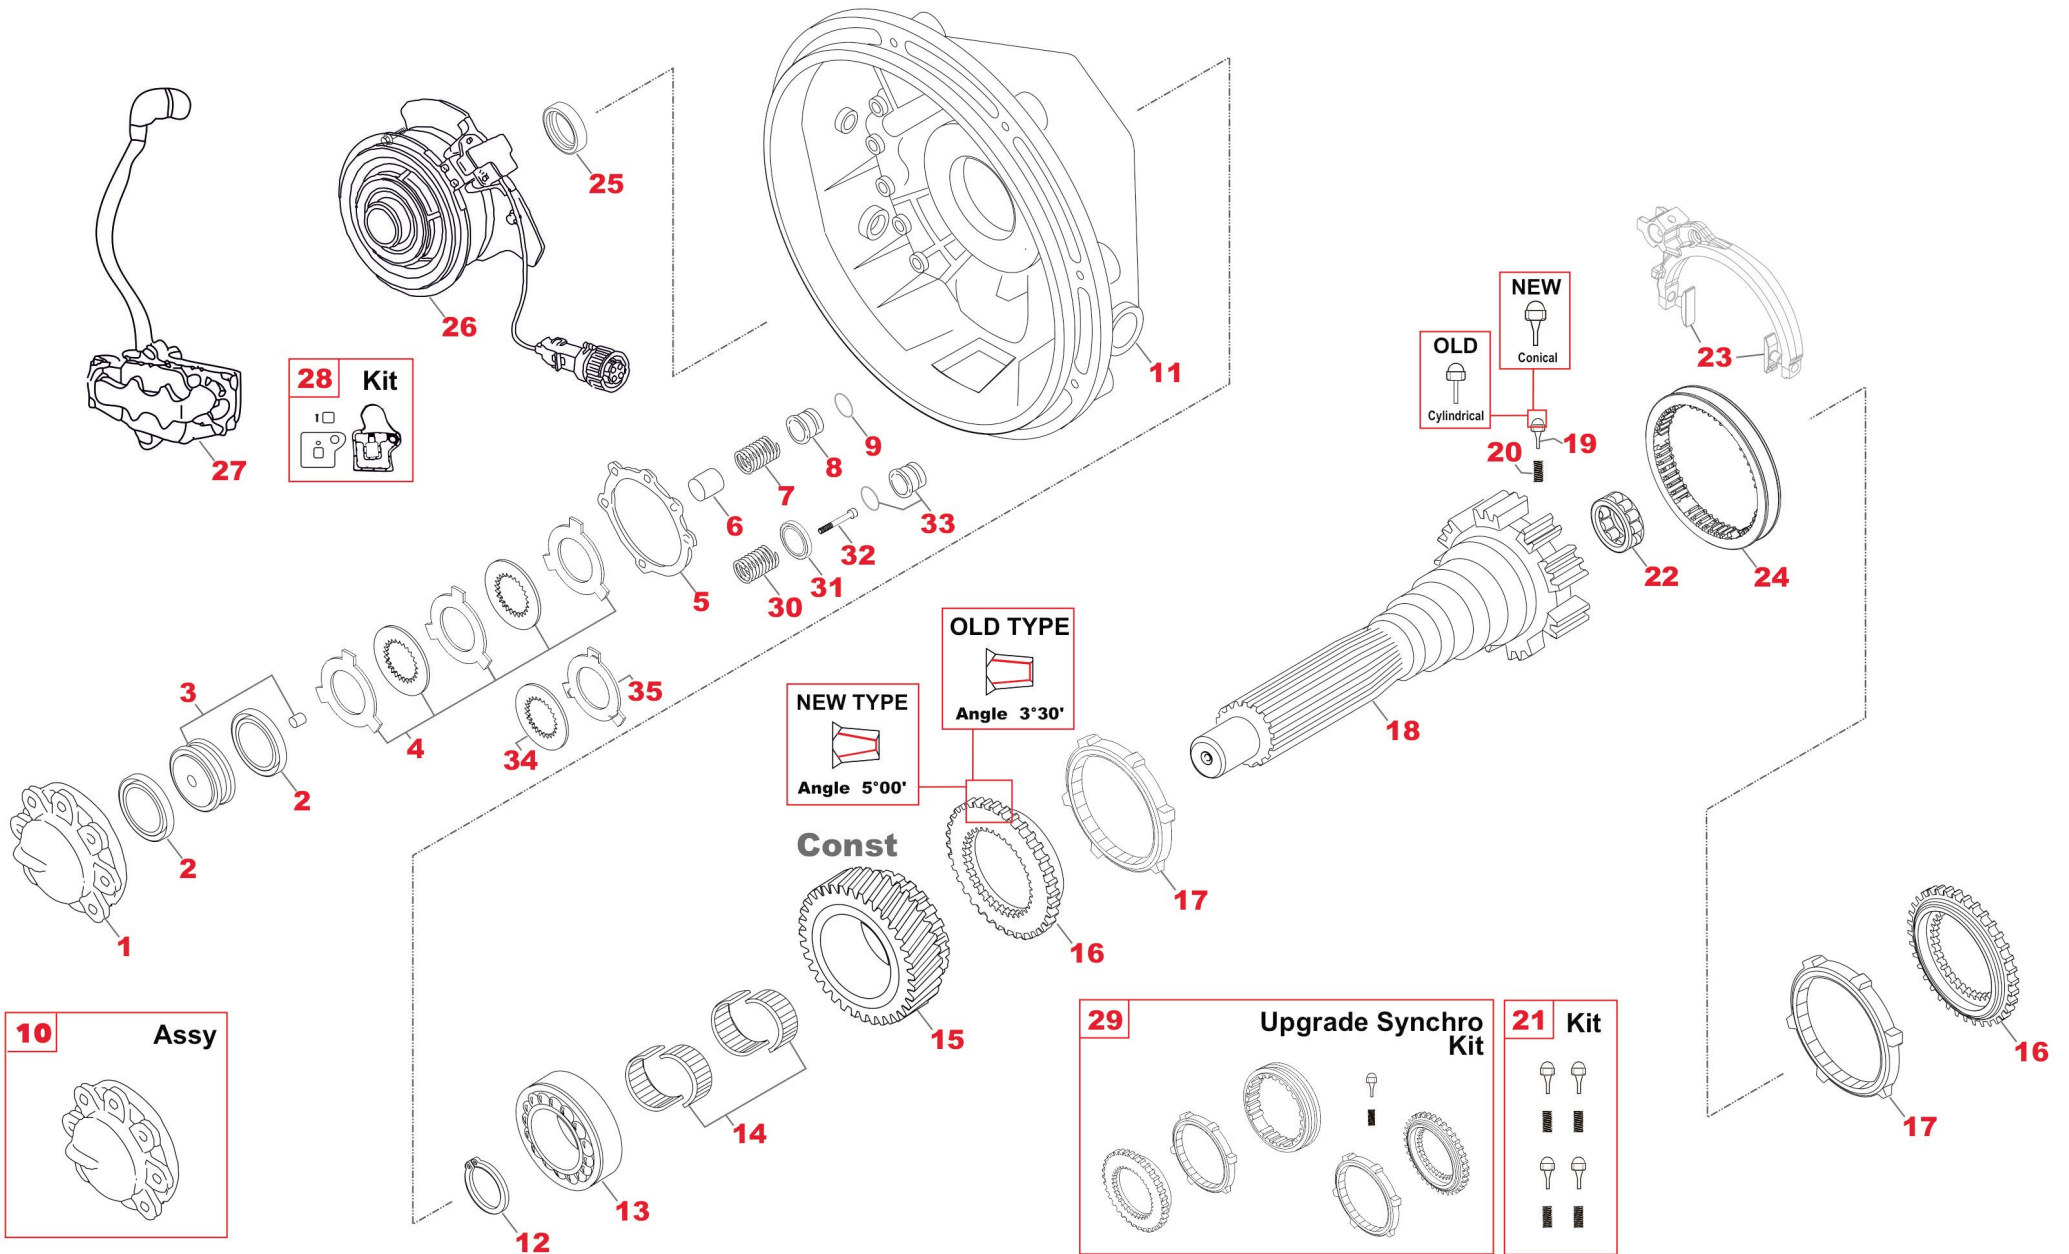

CH	FIG.	TAS no.	OEM no.	Description	Qty	Note	Note1	Ex/ Cross	Ex/ Cross
C01	1	T59455	20483327	COVER	1		"C-D-E" Type		
C01	1	T65304	22617685	COVER	1		"F" Type		
C01	2	T47328	3192614	OIL SEAL RING (91X74,8X5,5)	2				
C01	3	T78262	22312634	PISTON	1		"C-D-E" Type	21011563	8171302
C01	3	T65307	22249234	PISTON	1		"F" Type		
C01	4	T78263	21666546	DISCS KIT	1		"C-D-E" Type	21054210	8172818
C01	4	T65309	22678842	DISCS KIT	1		"F" Type		
C01	5	T59458	20497205	GASKET	1				
C01	6	T63667	3192575	PLUNGER	1		"C-D-E" Type		
C01	7	T73533	8171668	SPRING (14,6X2,5X23,7)	1		"C-D-E" Type		
C01	8	T78264	3192573	BACKSTOP	1		"C-D-E" Type		
C01	9	T51251	949657	O-RING (22,2X3)	1		"C-D-E" Type		
C01	10	T41890	TAS41890	REPAIR KIT	1	ASSY	"C-D-E" Type		
C01	10	T65315	TAS65315	REPAIR KIT	1	ASSY	"F" Type		
C01	11	T63388	22538396	HOUSING GEARBOX FRONT	1			21497775	21497778
C01	12	T46222	1521473	RETAINER RING (T.3,20)	1				
C01	12	T46223	1521474	RETAINER RING (T.3,30)	1				
C01	12	T46224	1521475	RETAINER RING (T.3,40)	1				

Notes

- (A) To be coupled together (Version with 3° 30' Conical Angle)
  (B) To be coupled together (Version with 5° 00' Conical Angle)

TRACTOR AUTOMOBILE SPARES
A WORLD OF QUALITY PARTS