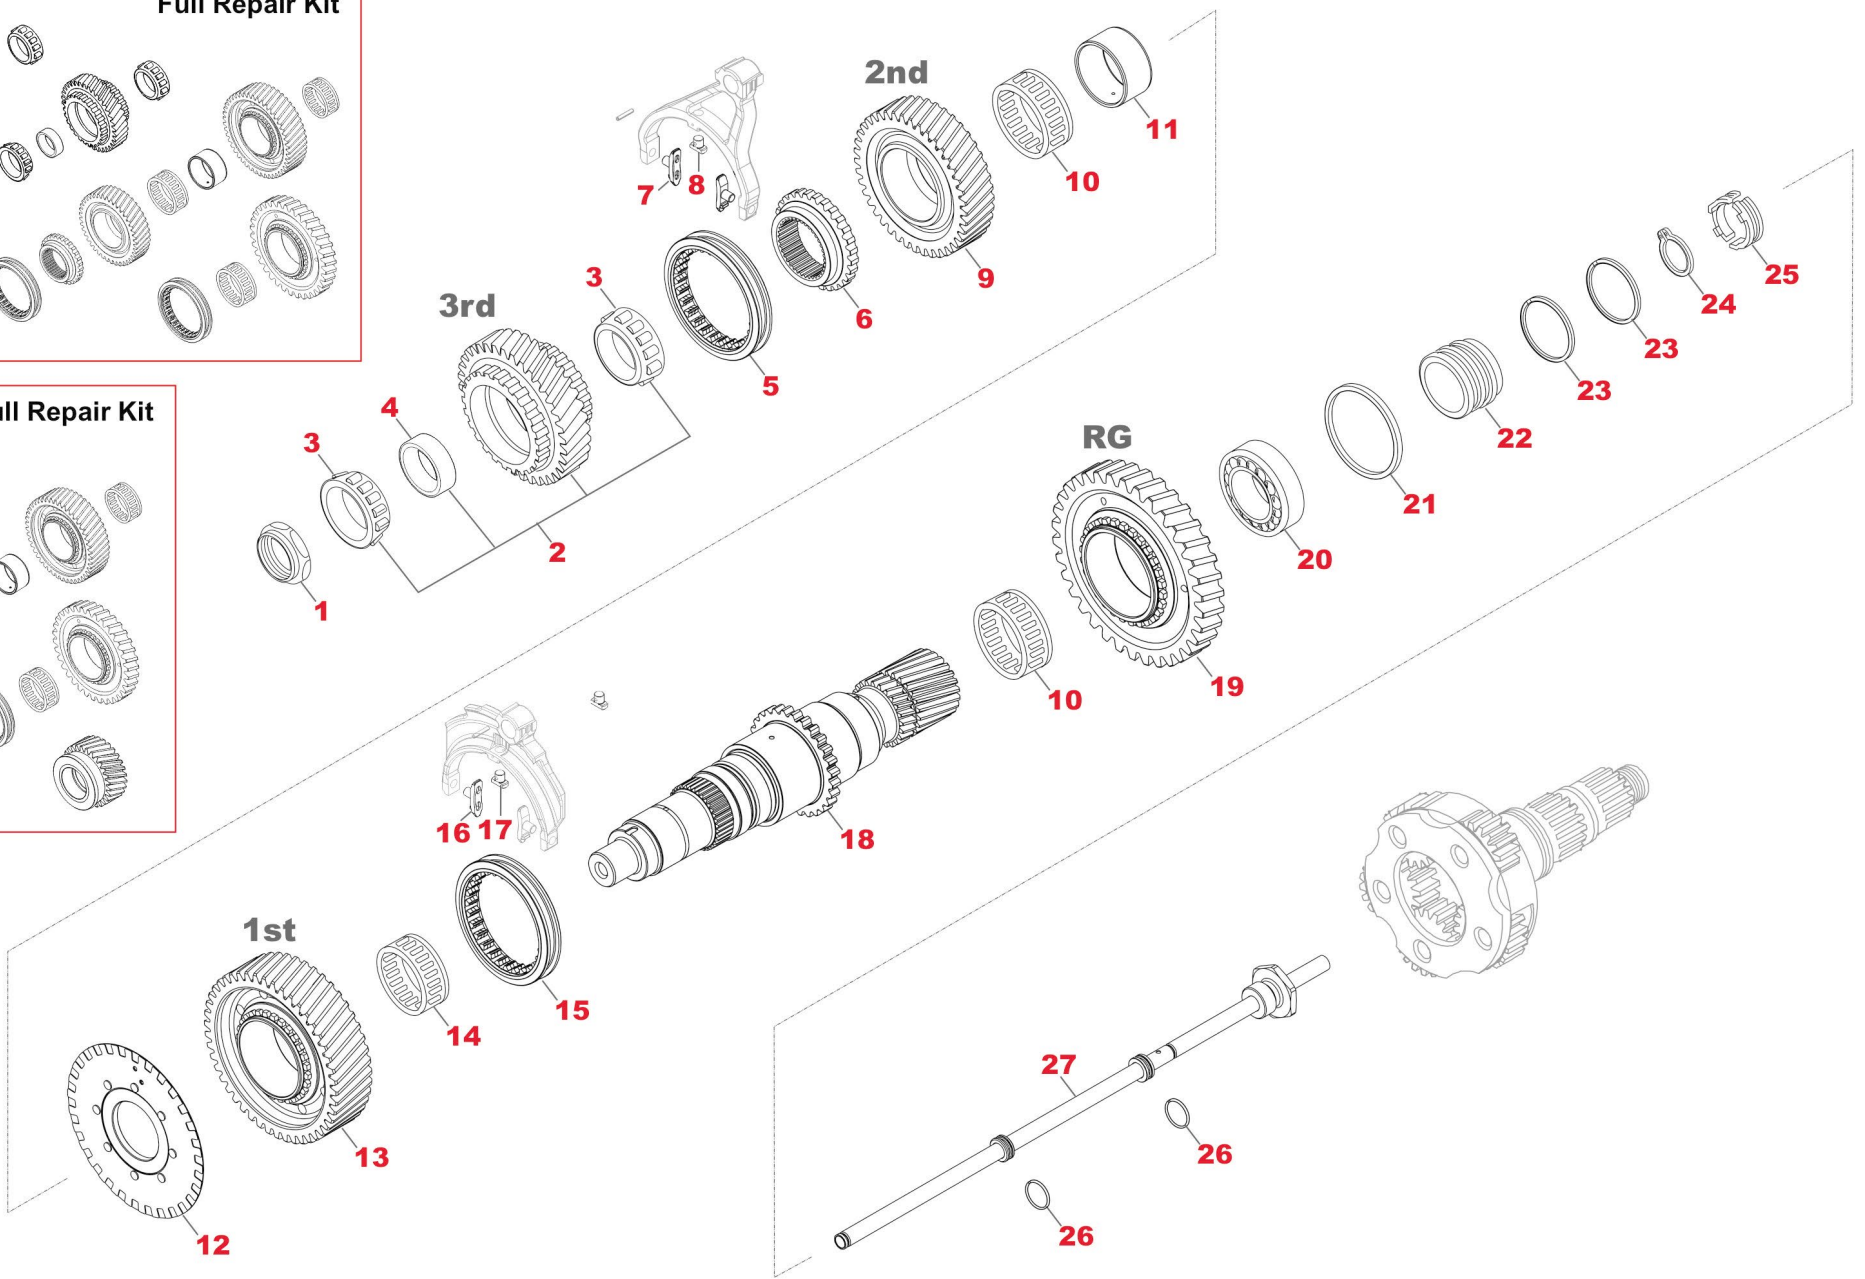

CH	FIG.	TAS no.	OEM no.	Description	Qty	Note	Note1	Ex/ Cross	Ex/ Cross
C02	17	T59473	20542598	SLIDING BLOCK (BRONZE)	1	Old Type	D. 11,00 mm		
C02	17	T63312	20859730	SLIDING BLOCK (BRONZE)	1	New Type	D.12,00 mm		
C02	18	T49653	20739229	MAIN SHAFT (23-23-28-37T.)	1			20532222	
C02	19	T49655	22763347	REVERSE GEAR (28-34T.)	1			21979813	22763342
C02	20	T49566	21626057	TAPERED ROLLER BEARING (85X150X38,5)	1			21553211	20483340
C02	21	T63354	25640768	SHIM (T.2,42)	1				
C02	21	T63352	25640767	SHIM (T.2,38)	1				
C02	21	T63350	25640766	SHIM (T.2,34)	1				
C02	21	T63348	25640765	SHIM (T.2,30)	1				
C02	21	T51064	25640764	SHIM (T.2,26)	1				
C02	21	T51063	25640763	SHIM (T.2,22)	1				
C02	21	T63346	25640762	SHIM (T.2,18)	1				
C02	21	T63344	25640761	SHIM (T.2,14)	1				
C02	21	T63342	25640760	SHIM (T.2,10)	1				
C02	21	T63340	25640759	SHIM (T.2,06)	1				
C02	21	T63338	25640758	SHIM (T.2,02)	1				
C02	21	T63336	25640757	SHIM (T.1,98)	1				
C02	21	T63334	25640756	SHIM (T.1,94)	1				

Notes

TRACTOR AUTOMOBILE SPARES
A WORLD OF QUALITY PARTS