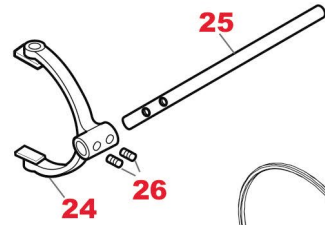

CH	FIG.	TAS no.	OEM no.	Description	Qty	Nota	Note1	Ex/ Cross	Ex/ Cross
C04	19	T46317	20791222	OIL SEAL RING (90X111X8)	1				
C04	20	T46318	8172618	FLANGE OUTPUT	1	Old (#)	W/OUT Retarder		
C04	20	T46989	8172620	FLANGE OUTPUT	1	Old (#)	W/OUT Retarder		
C04	20	T75877	20498990	FLANGE OUTPUT	1	Old (#)	WITH Retarder		
C04	20	T46319	22238212	FLANGE OUTPUT	1			20773853	21369349
C04	21	T46320	976053	O-RING (59X70,4X5,7)	1	Old (#)			
C04	21	T46321	976055	O-RING (69,2X5,7)	1				
C04	22	T46322	8171338	NUT (M60X2)	1			1672160	8171956
C04	23	T49563	21008411	REPAIR KIT	1	Old (#)			
C04	23	T75881	21008412	REPAIR KIT	1				
C04	24	T75886	21510395	FORK	1			20579443	20579437
C04	25	T49666	20571534	TIE ROD	1				
C04	26	T49665	1652847	SCREW	2				
C04	27	T49677	21768926	REPAIR KIT W/OUT RETARDER	1		W/OUT Retarder	21571607	21441385
C04	27	T49674	21768927	REPAIR KIT W/RETARDER	1		WITH Retarder	21571608	21441386
C04	28	T73513	21671435	REPAIR KIT W/OUT RETARDER	1		W/OUT Retarder		
C04	28	T41910	TAS41910	REPAIR KIT W/RETARDER	1		WITH Retarder		
C04	29	T76018	21479106	OIL FILTER	1			22419050	85108176

Notes

(P) To be coupled together (Version with 6° 30' Conical Angle)
(Q) To be coupled together (Version with 7° 20' Conical Angle)

(#) To be coupled together (Old Version with Ø 70 mm instead 80 mm bearing)

TRACTOR AUTOMOBILE SPARES
A WORLD OF QUALITY PARTS