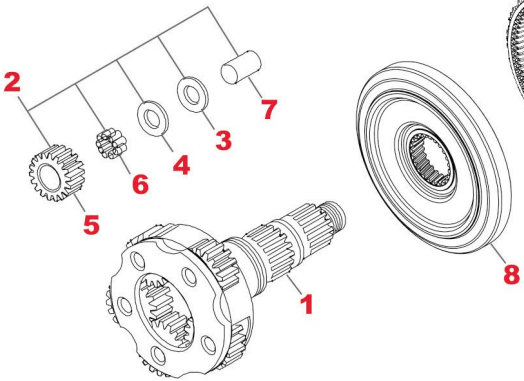

CH	FIG.	TAS no.	OEM no.	Description	Qty	Nota	Note1	Ex/ Cross	Ex/ Cross
C04	1	T49667	20590147	PLANETARY CARRIER W/GEARS	1	Old (#)	W/OUT Retarder		
C04	1	T49668	20590148	PLANETARY CARRIER W/GEARS	1	Old (#)	W/OUT Retarder		
C04	1	T49670	20733118	PLANETARY CARRIER W/GEARS	1	Old (#)	WITH Retarder		
C04	1	T49671	20733119	PLANETARY CARRIER W/GEARS	1	Old (#)	WITH Retarder		
C04	1	T49669	22502019	PLANETARY CARRIER W/GEARS	1			21021416	20846416
C04	2	T41895	22761701	PLANETARY REPAIR KIT	1		5 Series Kit		
C04	3	T41896	20483601	WASHER	10				
C04	4	T41897	20483600	WASHER	10				
C04	5	T41898	20483611	PLANETARY GEAR	5				
C04	6	T41899	22544210	NEEDLE KIT	5				
C04	7	T41900	20515814	PIN	5				
C04	8	T55291	21751233	SYNCHRO CONE (23-77T.)	1		W/OUT Retarder	21480996	21009061
C04	8	T59494	21753642	SYNCHRO CONE (23-77T.)	1		WITH Retarder	21480998	21009062
C04	9	T49683	21110728	RING GEAR (72-77T.)	1		W/OUT Retarder	20726338	
C04	9	T49684	21110726	RING GEAR (72-77T.)	1		WITH Retarder	20741935	
C04	10	T49682	21430239	SYNCHRO RING (CARBON FIBER)	1	(P)		21101488	20782303
C04	10	T63670	21482856	SYNCHRO RING (CARBON FIBER)	1	(Q)			
C04	10	T94007	21482856 MO	SYNCHRO RING (MOLYBDENUM)	1	(Q)			

Notes

(P) To be coupled together (Version with 6° 30' Conical Angle)
(Q) To be coupled together (Version with 7° 20' Conical Angle)

(#) To be coupled together (Old Version with Ø 70 mm instead 80 mm bearing)

TRACTOR AUTOMOBILE SPARES
A WORLD OF QUALITY PARTS