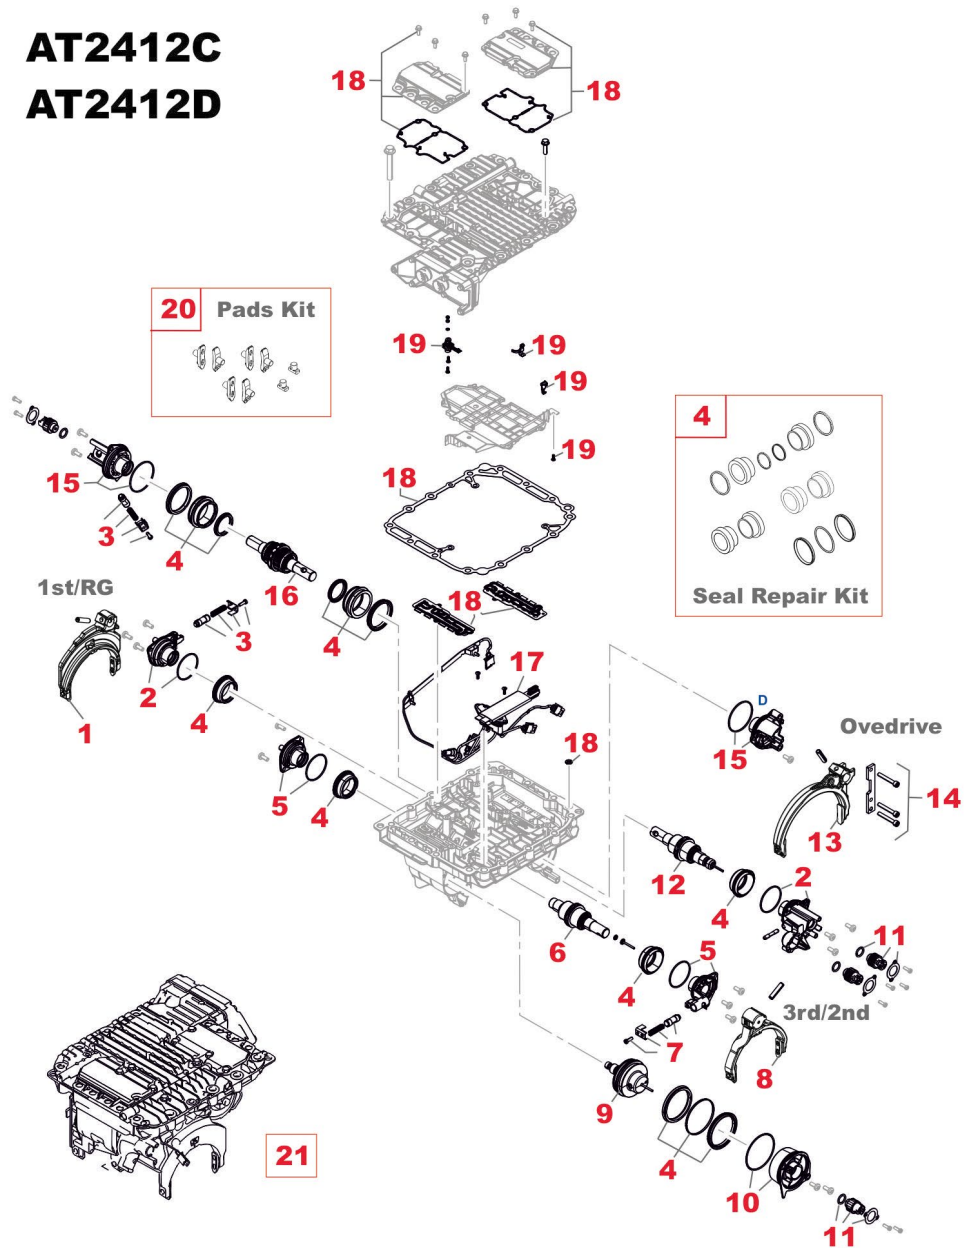

AT2412C AT2412D