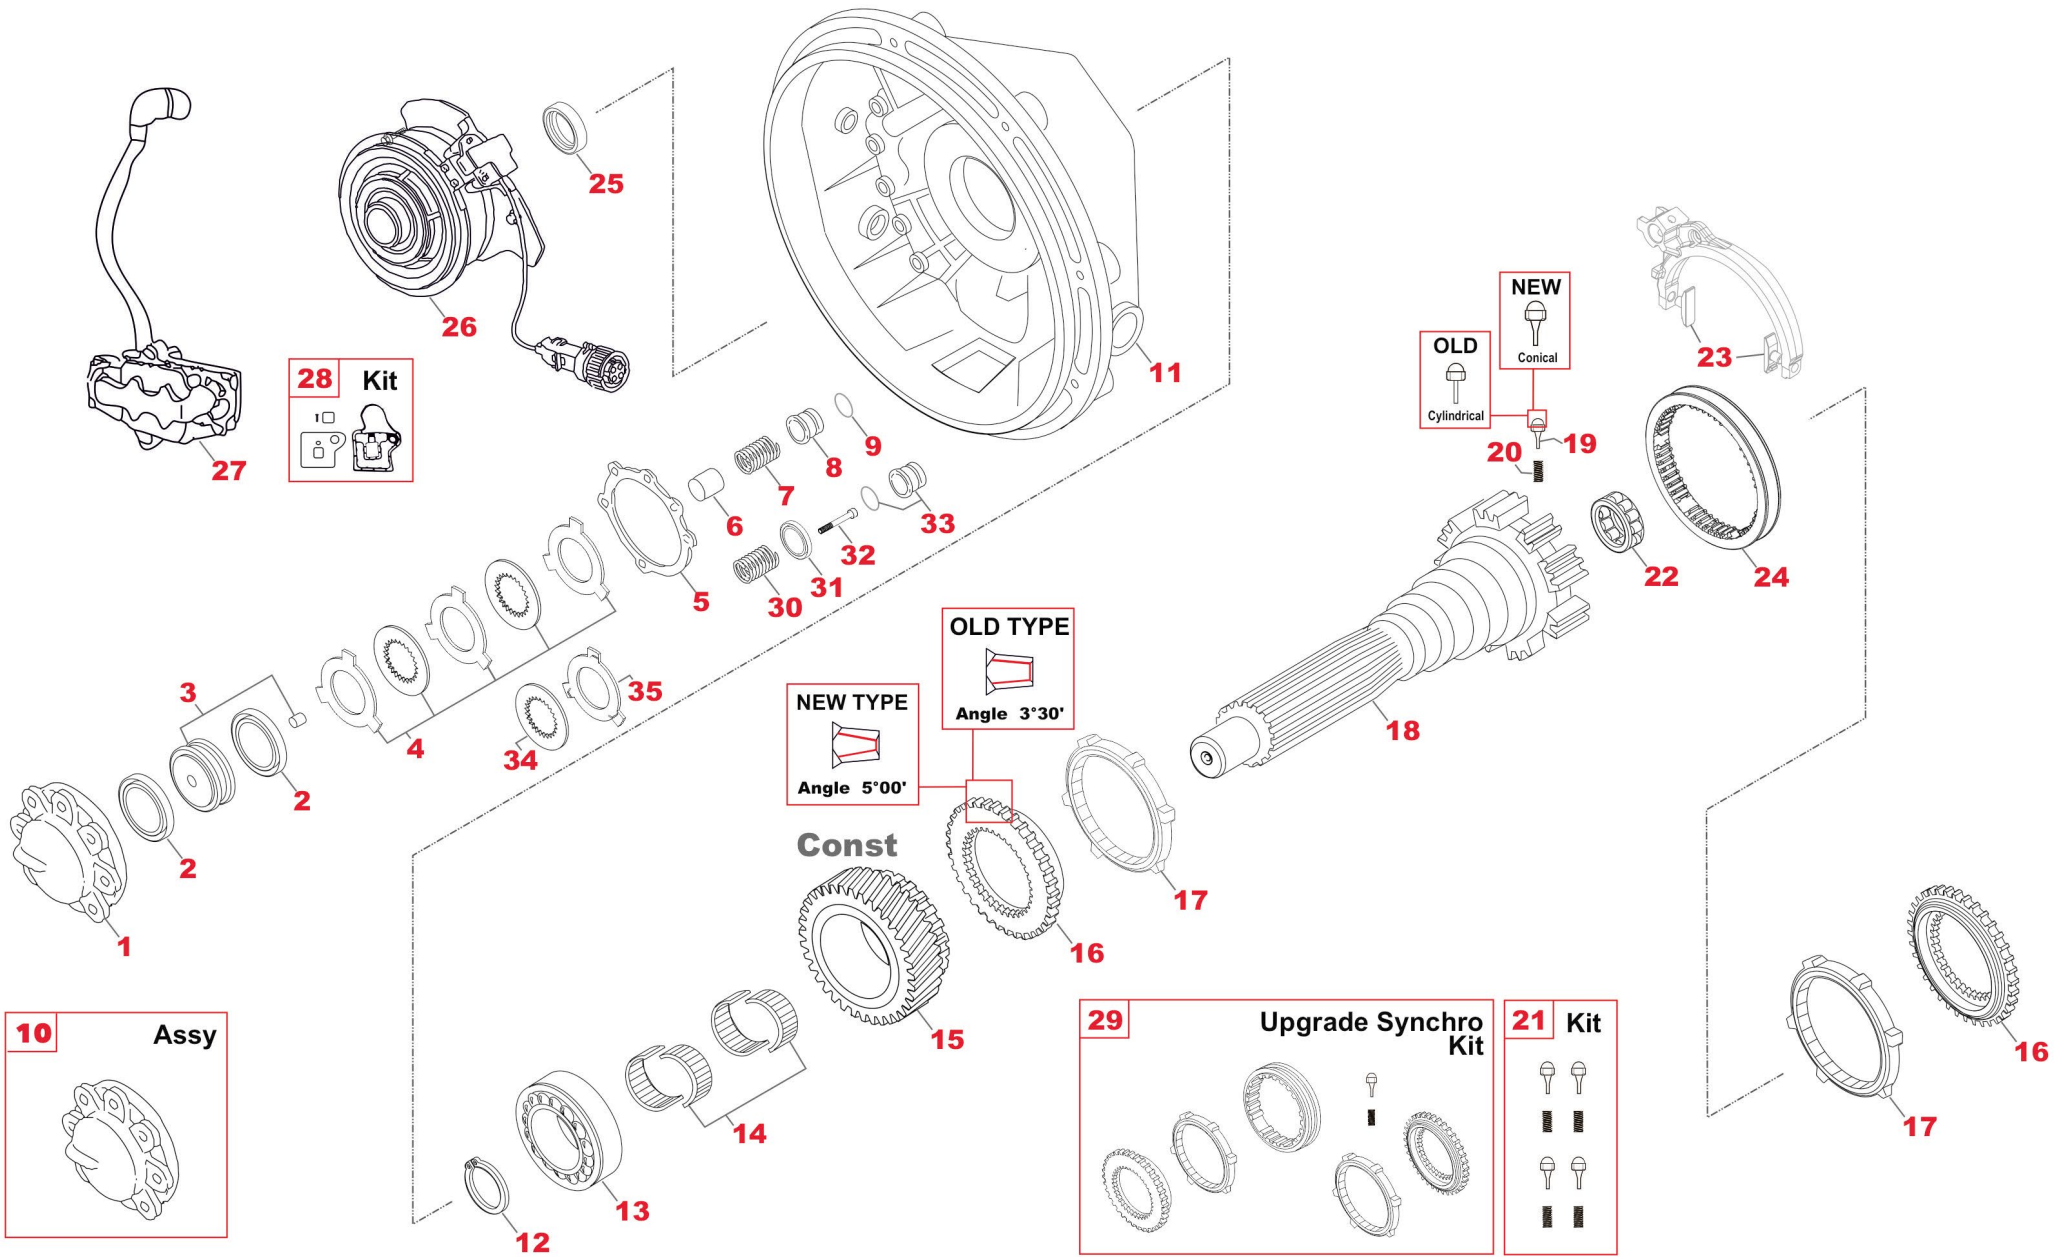

### Notes

- (A) To be coupled together (Version with 3° 30' Conical Angle)  
 (B) To be coupled together (Version with 5° 00' Conical Angle)

**TRACTOR AUTOMOBILE SPARES**  
 A WORLD OF QUALITY PARTS

CH	FIG.	TAS no.	OEM no.	Description	Qty	Note	Note1	Ex/ Cross	Ex/ Cross
C01	12	<b>T46225</b>	1521476	RETAINER RING (T.3,50)	1				
C01	13	<b>T63305</b>	21626063	TAPERED ROLLER BEARING (85X150X30,5)	1				
C01	14	<b>T46211</b>	1654088	NEEDLE BEARING 2PCS (92X100X27)	1			21652566	1652566
C01	15	<b>T18278</b>	20776783	CONSTANT GEAR (31-28T.)	1			20854441	1521416
C01	16	<b>T18263</b>	1673541	SYNCHRO CONE (54-28T.)	2	(A)	OLD TYPE	21673541	
C01	16	<b>T19359</b>	21994372	SYNCHRO CONE (54-28T.)	2	(B)	NEW TYPE	20760515	
C01	17	<b>T18081</b>	21992993	SYNCHRO RING	2			1521438	8171737
C01	18	<b>T49568</b>	22392450	INPUT SHAFT W/PINS+SPRINGS	1	24 SPLINES	With Kit Fig. 21	20771702	
C01	19	<b>T18280</b>	20766774	PRESSURE PLUNGER	4		CONICAL TYPE	1521966	
C01	20	<b>T18279</b>	21140387	SPRING	4			20845477	20771480
C01	21	<b>T65048</b>	21141850	KIT PINS+SPRINGS	1			20805870	20845497
C01	22	<b>T23884</b>	1656116	TAPERED ROLLER BEARING (40X38)	1				
C01	23	<b>T59469</b>	8171537	SLIDING BLOCK (BRONZE)	2			8172508	
C01	24	<b>T19357</b>	1673540	SYNCHRO SLIDING SLEEVE (54T.)	1	(A)	OLD TYPE	21673540	
C01	24	<b>T19358</b>	21994373	SYNCHRO SLIDING SLEEVE (54T.)	1	(B)	NEW TYPE	20760512	
C01	25	<b>T49565</b>	20483426	OIL SEAL RING (57,5X13X90/99)	1				
C01	26	<b>T58799</b>	23417523	CYLINDER	1			21580956	21580977
C01	27	<b>T88574</b>	22327063	VALVE	1		"C-D" Series	21965253	21710522