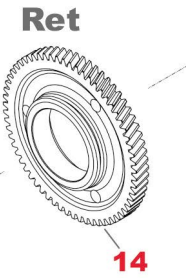

CH	FIG.	TAS no.	OEM no.	Description	Qty	Nota	Note1	Ex/ Cross	Ex/ Cross
C04	19	T46317	20791222	OIL SEAL RING (90X111X8)	1				
C04	20	T46318	8172618	FLANGE OUTPUT	1	Old (#)	W/OUT Retarder		
C04	20	T46989	8172620	FLANGE OUTPUT	1	Old (#)	W/OUT Retarder		
C04	20	T75877	20498990	FLANGE OUTPUT	1	Old (#)	WITH Retarder		
C04	20	T46319	22238212	FLANGE OUTPUT	1			20773853	21369349
C04	21	T46320	976053	O-RING (59X70,4X5,7)	1	Old (#)			
C04	21	T46321	976055	O-RING (69,2X5,7)	1				
C04	22	T46322	8171338	NUT (M60X2)	1			1672160	8171956
C04	23	T49563	21008411	REPAIR KIT	1	Old (#)			
C04	23	T75881	21008412	REPAIR KIT	1				
C04	24	T75886	21510395	FORK	1			20579443	20579437
C04	25	T49666	20571534	TIE ROD	1				
C04	26	T49665	1652847	SCREW	2				
C04	27	T49677	21768926	REPAIR KIT W/OUT RETARDER	1		W/OUT Retarder	21571607	21441385
C04	27	T49674	21768927	REPAIR KIT W/RETARDER	1		WITH Retarder	21571608	21441386
C04	28	T73513	21671435	REPAIR KIT W/OUT RETARDER	1		W/OUT Retarder		
C04	28	T41910	TAS41910	REPAIR KIT W/RETARDER	1		WITH Retarder		
C04	29	T76018	21479106	OIL FILTER	1			22419050	85108176

Notes

(P) To be coupled together (Version with 6° 30' Conical Angle)
(Q) To be coupled together (Version with 7° 20' Conical Angle)

(#) To be coupled together (Old Version with Ø 70 mm instead 80 mm bearing)

TRACTOR AUTOMOBILE SPARES
A WORLD OF QUALITY PARTS