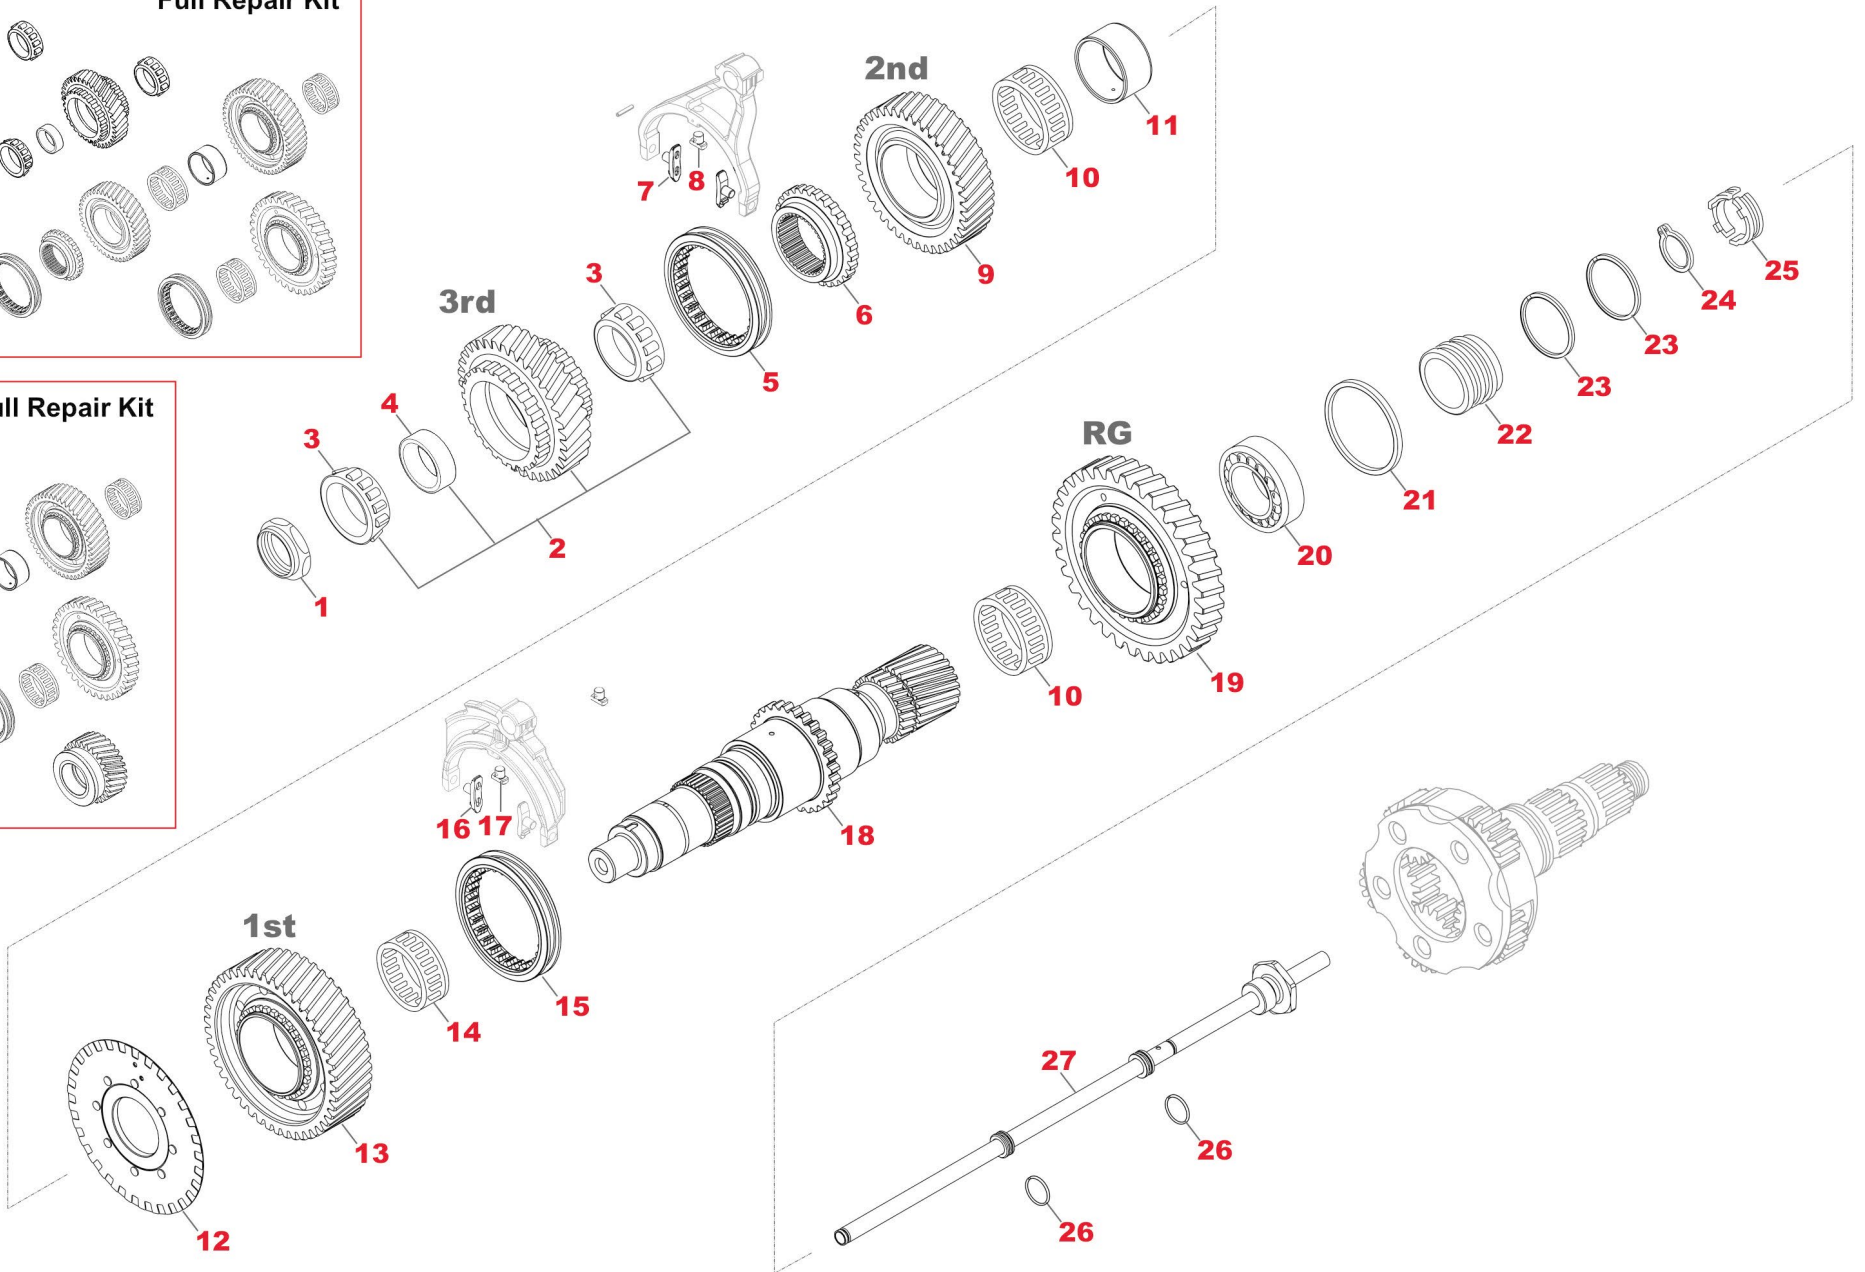

CH	FIG.	TAS no.	OEM no.	Description	Qty	Note	Note1	Ex/ Cross	Ex/ Cross
C02	21	T54999	25640737	SHIM (T.1,18)	1				
C02	21	T55000	25640736	SHIM (T.1,14)	1				
C02	21	T63324	25640735	SHIM (T.1,10)	1				
C02	21	T63368	25640734	SHIM (T.1,06)	1				
C02	21	T63322	25640733	SHIM (T.1,02)	1				
C02	21	T63320	25640732	SHIM (T.0,98)	1				
C02	21	T63318	25640731	SHIM (T.0,94)	1				
C02	21	T55001	25640730	SHIM (T.0,90)	1				
C02	22	T49656	21695754	SPACER	1			21339270	20533124
C02	23	T46237	1652820	RING (T.4,50)	2			22328752	
C02	24	T49657	20483569	RETAINER RING (T.4,30)	1				
C02	24	T49658	20507499	RETAINER RING (T.4,20)	1				
C02	24	T49659	20507500	RETAINER RING (T.4,10)	1				
C02	24	T49660	20507501	RETAINER RING (T.4,00)	1				
C02	24	T49661	20507502	RETAINER RING (T.3,90)	1				
C02	24	T49662	20507503	RETAINER RING (T.3,80)	1				
C02	24	T49663	20507504	RETAINER RING (T.3,70)	1				
C02	25	T49686	20740039	RETAINER RING	1				

Notes

TRACTOR AUTOMOBILE SPARES
A WORLD OF QUALITY PARTS