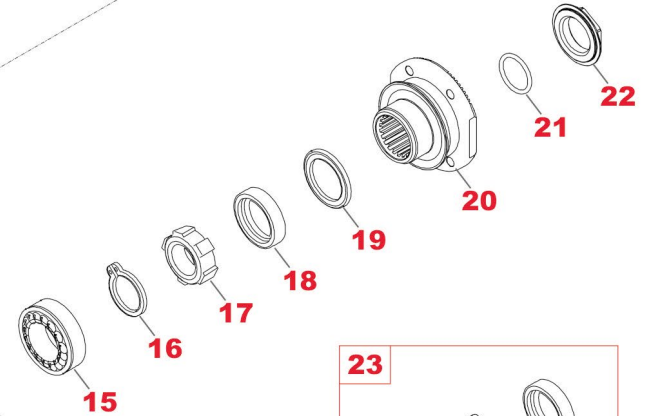

CH	FIG.	TAS no.	OEM no.	Description	Qty	Nota	Note1	Ex/ Cross	Ex/ Cross
C04	19	T46317	20791222	OIL SEAL RING (90X111X8)	1				
C04	20	T46318	8172618	FLANGE OUTPUT	1	Old (#)	W/OUT Retarder		
C04	20	T46989	8172620	FLANGE OUTPUT	1	Old (#)	W/OUT Retarder		
C04	20	T75877	20498990	FLANGE OUTPUT	1	Old (#)	WITH Retarder		
C04	20	T46319	22238212	FLANGE OUTPUT	1			20773853	21369349
C04	21	T46320	976053	O-RING (59X70,4X5,7)	1	Old (#)			
C04	21	T46321	976055	O-RING (69,2X5,7)	1				
C04	22	T46322	8171338	NUT (M60X2)	1			1672160	8171956
C04	23	T49563	21008411	REPAIR KIT	1	Old (#)			
C04	23	T75881	21008412	REPAIR KIT	1				
C04	24	T75886	21510395	FORK	1			20579443	20579437
C04	25	T49666	20571534	TIE ROD	1				
C04	26	T49665	1652847	SCREW	2				
C04	27	T49677	21768926	REPAIR KIT W/OUT RETARDER	1		W/OUT Retarder	21571607	21441385
C04	27	T49674	21768927	REPAIR KIT W/RETARDER	1		WITH Retarder	21571608	21441386
C04	28	T73513	21671435	REPAIR KIT W/OUT RETARDER	1		W/OUT Retarder		
C04	28	T41910	TAS41910	REPAIR KIT W/RETARDER	1		WITH Retarder		
C04	29	T76018	21479106	OIL FILTER	1			22419050	85108176

Notes

(P) To be coupled together (Version with 6° 30' Conical Angle)
(Q) To be coupled together (Version with 7° 20' Conical Angle)

(#) To be coupled together (Old Version with Ø 70 mm instead 80 mm bearing)

TRACTOR AUTOMOBILE SPARES
A WORLD OF QUALITY PARTS