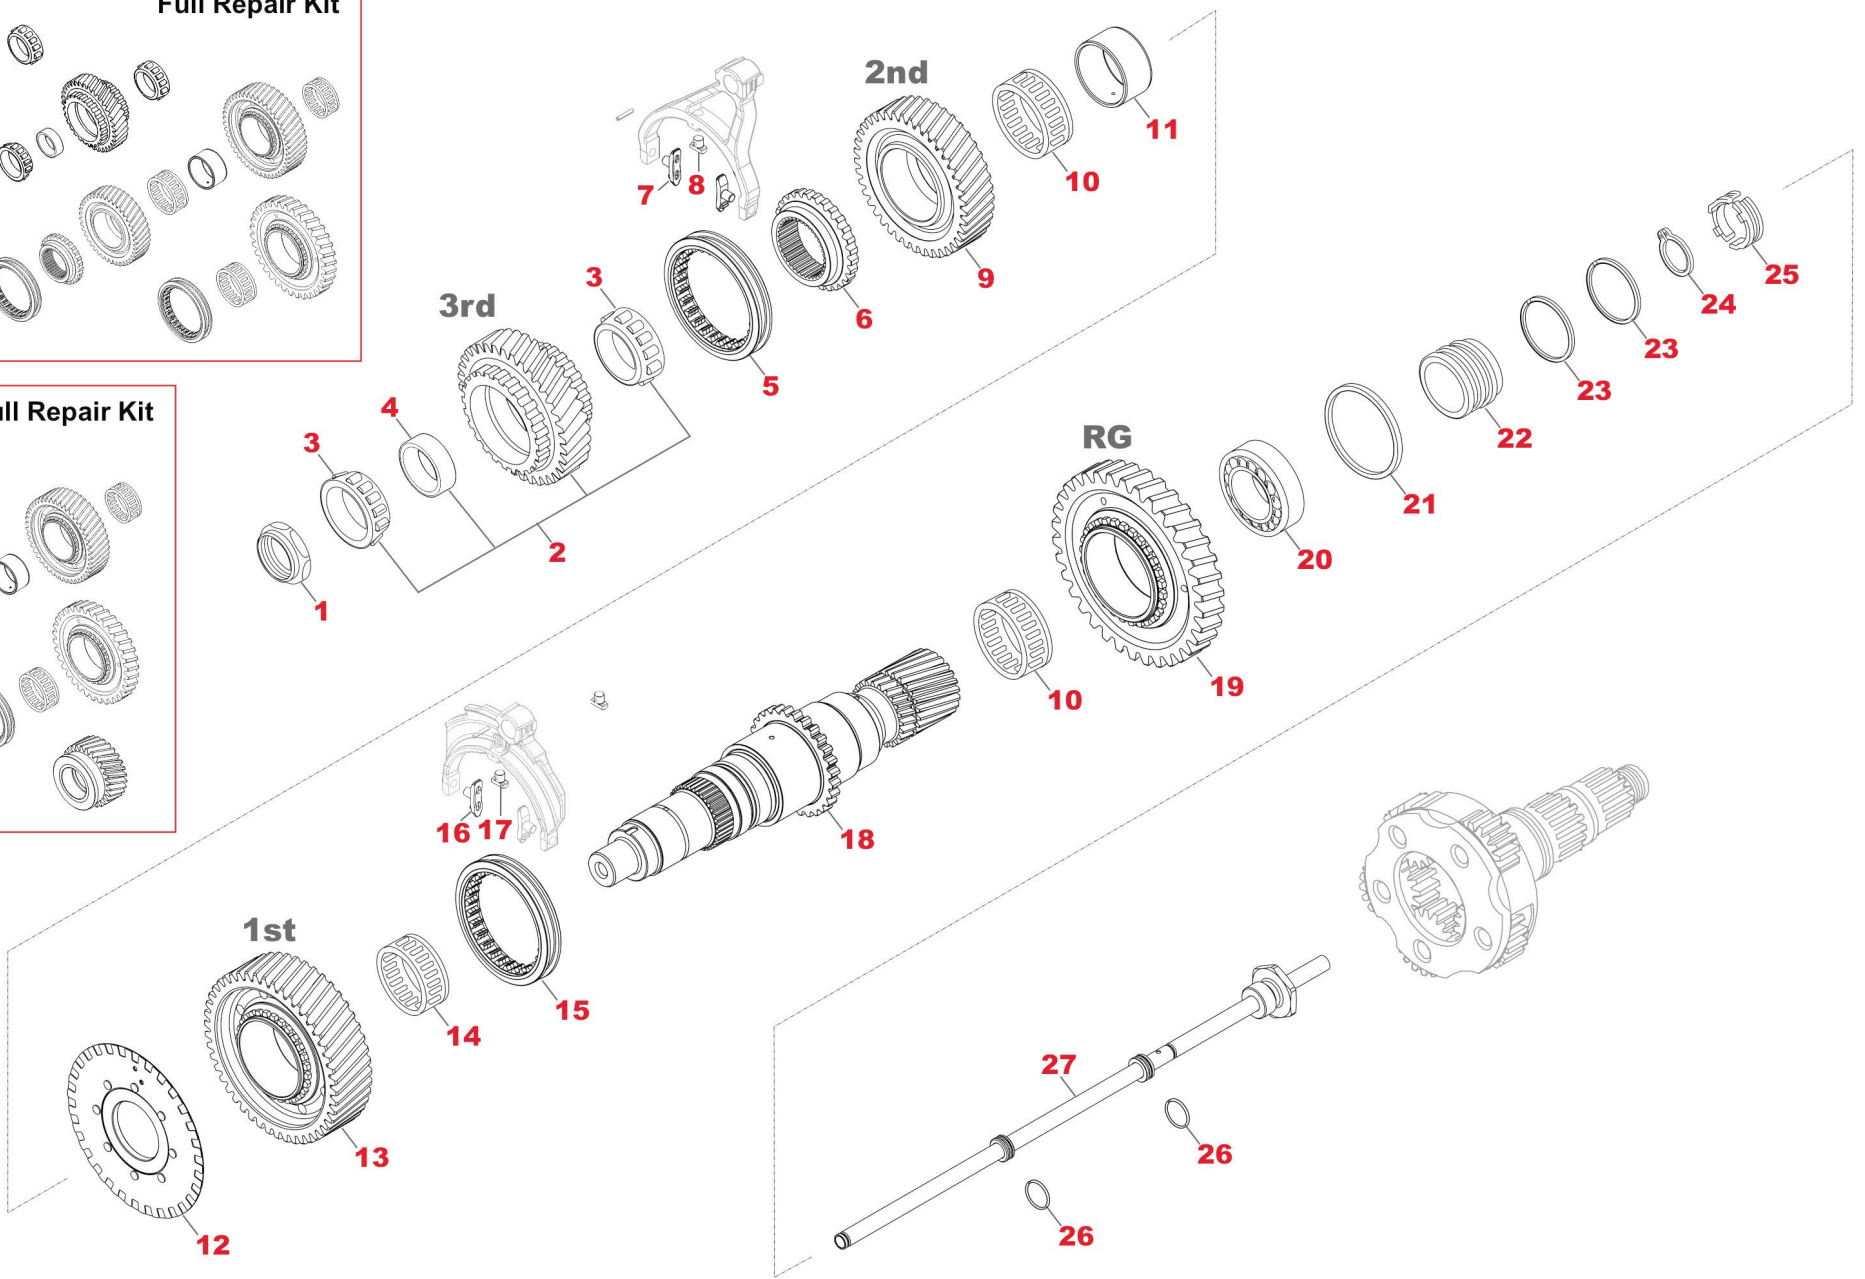

CH	FIG.	TAS no.	OEM no.	Description	Qty	Note	Note1	Ex/ Cross	Ex/ Cross
C02	1	T46216	1521449	NUT M60X2	1				
C02	2	T84056	22499139	3RD SPEED GEAR KIT (28-35T.)	1			20771311	20532210
C02	3	T20623	1521596	TAPERED ROLLER BEARING (65X34)	2				
C02	4	T20621	1521657	SPACER (T.10,26)	1				
C02	5	T49648	22368562	SYNCHRO SLIDING SLEEVE (28T.)	1			20532224	22004974
C02	6	T49649	20532220	SYNCHRO HUB (28-37T.)	1				
C02	7	T59471	3152823	SLIDING BLOCK (BRONZE)	2				
C02	8	T59473	20542598	SLIDING BLOCK (BRONZE)	1	Old Type	D. 11,00 mm		
C02	8	T63312	20859730	SLIDING BLOCK (BRONZE)	1	New Type	D.12,00 mm		
C02	9	T63309	22219285	2ND SPEED GEAR (28-41T.)	1			22219261	20540062
C02	10	T46230	1652575	NEEDLE BEARING (90X98X45,5)	2				
C02	11	T43845	1652578	BUSH (90X80X46,2)	1			21652578	
C02	12	T46964	20542400	WHEEL SENSOR (30T.)	1		"C" Series	8172141	
C02	12	T49651	21034006	WHEEL SENSOR (72T.)	1		"D-E-F" Series		
C02	13	T49652	21979816	1ST SPEED GEAR (28-46T.)	1			20906486	20532215
C02	14	T46228	1521452	NEEDLE BEARING (95X103X60)	1				
C02	15	T49648	22368562	SYNCHRO SLIDING SLEEVE (28T.)	1			20532224	22004974
C02	16	T59471	3152823	SLIDING BLOCK (BRONZE)	2				

Notes

TRACTOR AUTOMOBILE SPARES
A WORLD OF QUALITY PARTS