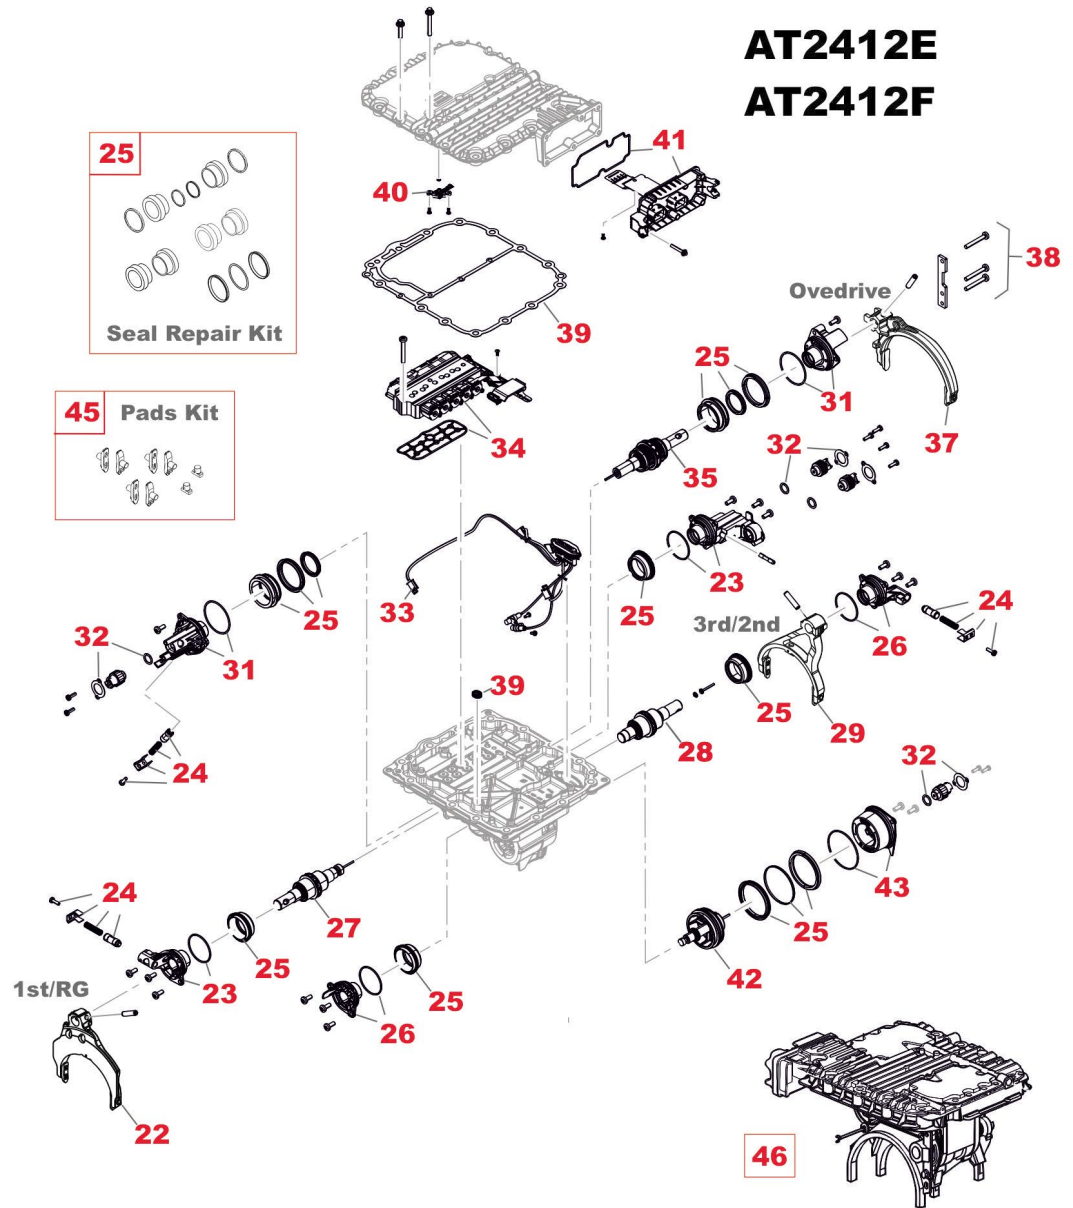

AT2412E AT2412F