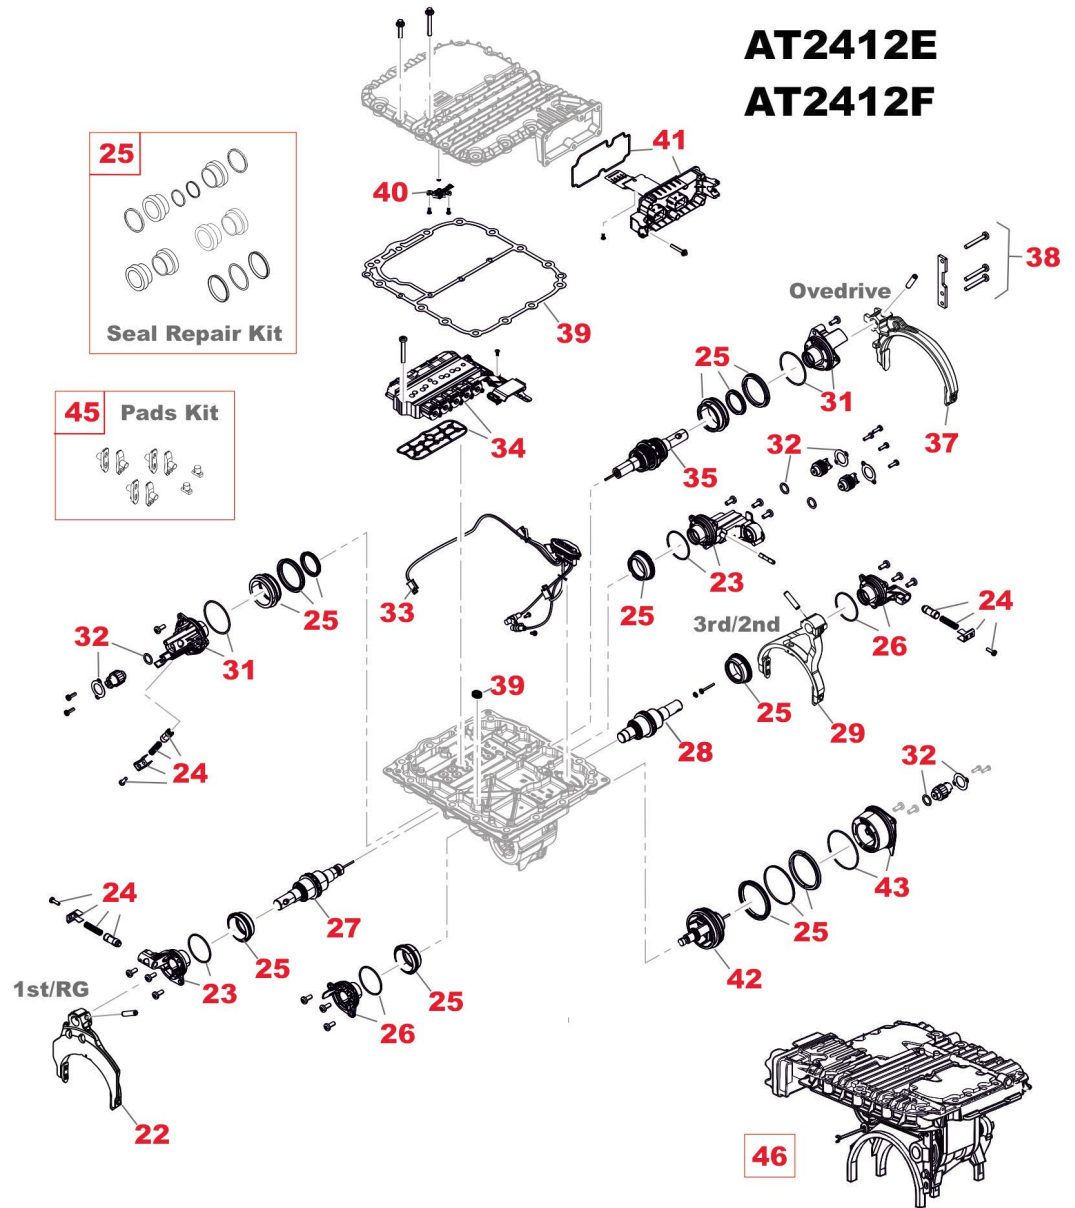

AT2412E AT2412F