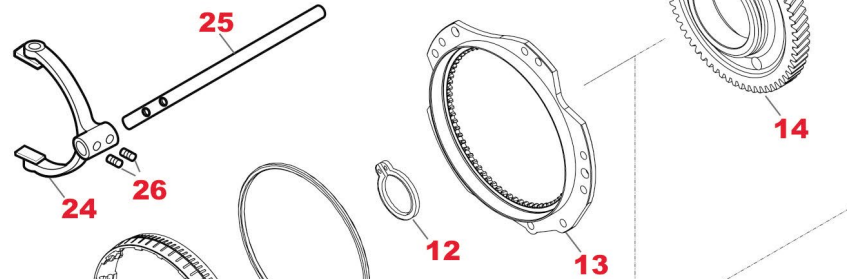

CH	FIG.	TAS no.	OEM no.	Description	Qty	Nota	Note1	Ex/ Cross	Ex/ Cross
C04	1	T49667	20590147	PLANETARY CARRIER W/GEARS	1	Old (#)	W/OUT Retarder		
C04	1	T49668	20590148	PLANETARY CARRIER W/GEARS	1	Old (#)	W/OUT Retarder		
C04	1	T49670	20733118	PLANETARY CARRIER W/GEARS	1	Old (#)	WITH Retarder		
C04	1	T49671	20733119	PLANETARY CARRIER W/GEARS	1	Old (#)	WITH Retarder		
C04	1	T49669	22502019	PLANETARY CARRIER W/GEARS	1			21021416	20846416
C04	2	T41895	22761701	PLANETARY REPAIR KIT	1		5 Series Kit		
C04	3	T41896	20483601	WASHER	10				
C04	4	T41897	20483600	WASHER	10				
C04	5	T41898	20483611	PLANETARY GEAR	5				
C04	6	T41899	22544210	NEEDLE KIT	5				
C04	7	T41900	20515814	PIN	5				
C04	8	T55291	21751233	SYNCHRO CONE (23-77T.)	1		W/OUT Retarder	21480996	21009061
C04	8	T59494	21753642	SYNCHRO CONE (23-77T.)	1		WITH Retarder	21480998	21009062
C04	9	T49683	21110728	RING GEAR (72-77T.)	1		W/OUT Retarder	20726338	
C04	9	T49684	21110726	RING GEAR (72-77T.)	1		WITH Retarder	20741935	
C04	10	T49682	21430239	SYNCHRO RING (CARBON FIBER)	1	(P)		21101488	20782303
C04	10	T63670	21482856	SYNCHRO RING (CARBON FIBER)	1	(Q)			
C04	10	T94007	21482856 MO	SYNCHRO RING (MOLYBDENUM)	1	(Q)			

Notes

(P) To be coupled together (Version with 6° 30' Conical Angle)
(Q) To be coupled together (Version with 7° 20' Conical Angle)

(#) To be coupled together (Old Version with Ø 70 mm instead 80 mm bearing)

TRACTOR AUTOMOBILE SPARES
A WORLD OF QUALITY PARTS