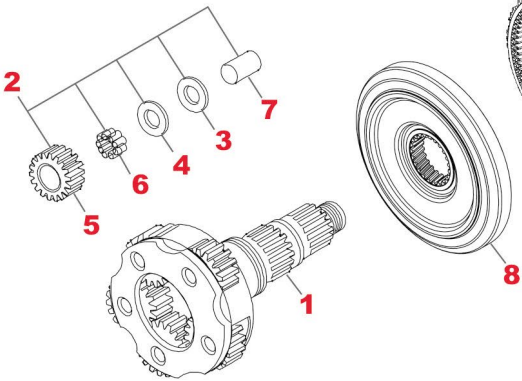

AT2512C-ATO2512C

CH	FIG.	TAS no.	OEM no.	Description	Qty	Note	Note1	Ex/ Cross	Ex/ Cross
C04	11	T49685	20737310	ELASTIC RING	1				
C04	12	T46220	951080	SEEGER RING (103,54X110X4)	1				
C04	13	T49561	21108695	SYNCHRO CONE (72T.)	1	(P)		20891188	20756925
C04	13	T63668	21482847	SYNCHRO CONE (72T.)	1	(Q)			
C04	14	T71105	20585994	RETARDER GEAR (63T.)	1	Old (#)			
C04	14	T49562	21010667	RETARDER GEAR (63T.)	1			20785178	
C04	15	T46306	21170624	BALL BEARING (70X140X26)	1	Old (#)		21001091	1652604
C04	15	T46305	21005761	BALL BEARING (80X140X26)	1			20785448	21001044
C04	16	T46308	914556	LOCK RING (T.4,00)	1				
C04	16	T46311	1652804	LOCK RING (T.3,90)	1				
C04	16	T46310	1652803	LOCK RING (T.3,80)	1				
C04	16	T46309	1652802	LOCK RING (T.3,70)	1				
C04	17	T46312	3191944	WHEEL SENSOR	1	Old (#)			
C04	17	T46313	20774242	WHEEL SENSOR	1				
C04	17	T46314	20784855	WHEEL SENSOR	1				
C04	18	T38580	1652776	OIL SEAL RING (90X145X10)	1	Old (#)			
C04	18	T46315	20791305	OIL SEAL RING (95X145X10)	1				
C04	19	T46316	1652622	OIL SEAL RING (90X111X6/8)	1	Old (#)		1523124	

Notes

(P) To be coupled together (Version with 6° 30' Conical Angle)
(Q) To be coupled together (Version with 7° 20' Conical Angle)

(#) To be coupled together (Old Version with Ø 70 mm instead 80 mm bearing)

TRACTOR AUTOMOBILE SPARES
A WORLD OF QUALITY PARTS