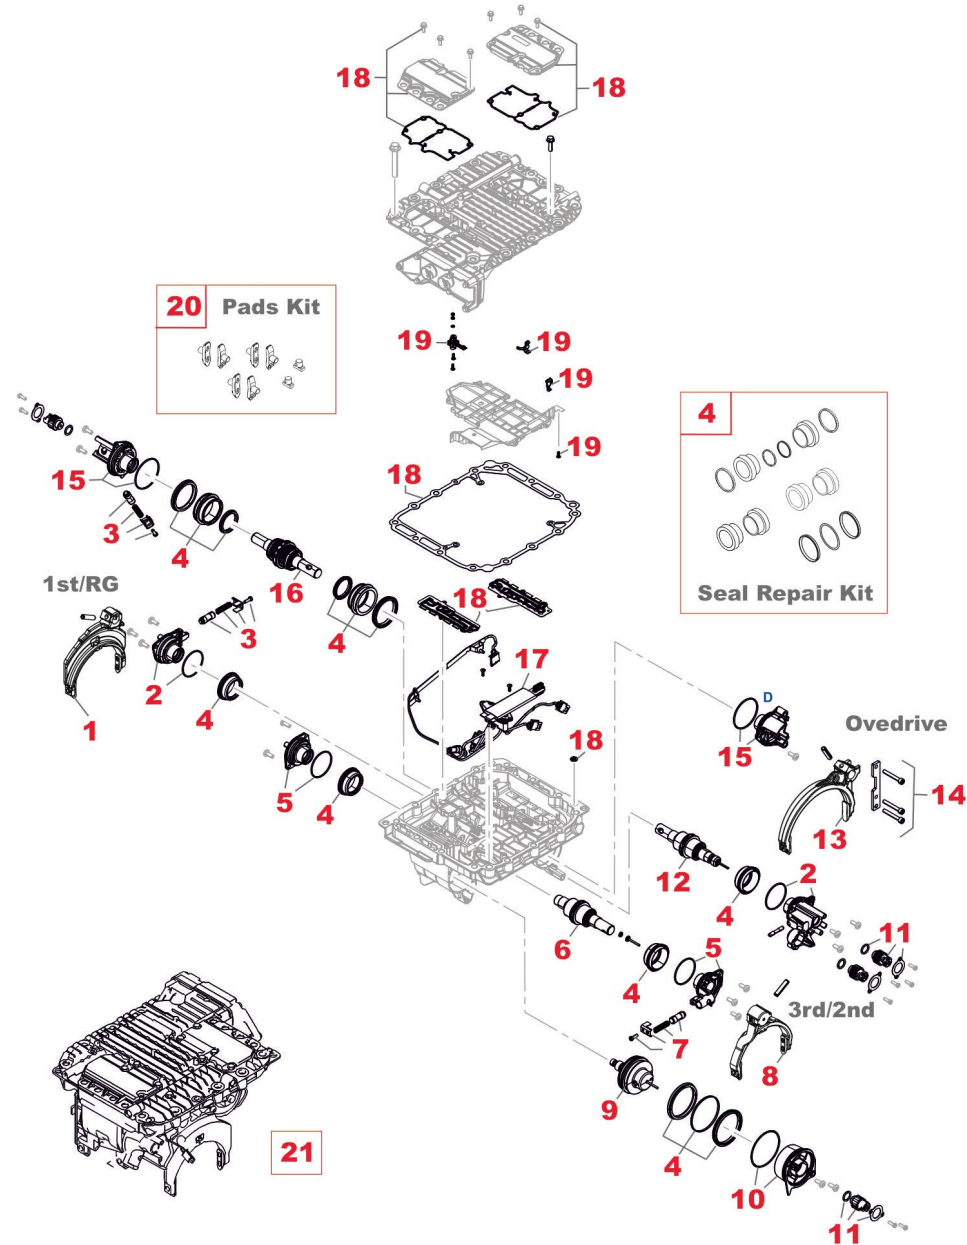

# AT2512C-ATO2512C

CH	FIG.	TAS no.	OEM no.	Description	Qty	Note	Note1	Ex/ Cross	Ex/ Cross
C05	1	<b>T41576</b>	21512541	FORK 1ST SPEED & REVERSE	1			21564813	20859786
C05	2	<b>T76670</b>	20562633	REPAIR KIT	1				
C05	3	<b>T41947</b>	20562629	KIT WITH DETENTS	1				
C05	4	<b>T59433</b>	20562630	OIL SEALS RING KIT	1				
C05	5	<b>T76668</b>	20562635	REPAIR KIT	1				
C05	6	<b>T75872</b>	22781280	TIE ROD	1			21302093	20562109
C05	7	<b>T41947</b>	20562629	KIT WITH DETENTS	1				
C05	8	<b>T41574</b>	21513170	FORK 2ND-3RD SPEED	1			20859973	
C05	9	<b>T63369</b>	20562111	TIE ROD	1				
C05	10	<b>T41927</b>	20562636	CYLINDER	1				
C05	11	<b>T41929</b>	20562642	SENSOR	1				
C05	12	<b>T59432</b>	21302092	TIE ROD	1			20562107	
C05	13	<b>T63363</b>	21511649	FORK OVERDRIVE	1			8172473	
C05	14	<b>T59460</b>	20845917	BRACKET	1				
C05	15	<b>T59451</b>	20562631	SPLIT CYLINDER COVER KIT	1				
C05	16	<b>T63364</b>	21786063	TIE ROD	1			21302091	20562105
C05	17	<b>T41816</b>	22176325	CONNECTION BRIDGE TYPE C	1			20775027	
C05	18	<b>T57836</b>	20785252	GASKET KIT	1			20562626	

## Notes

**TRACTOR AUTOMOBILE SPARES**  
A WORLD OF QUALITY PARTS

Page 33

# AT2512C-ATO2512C

CH	FIG.	TAS no.	OEM no.	Description	Qty	Note	Note1	Ex/ Cross	Ex/ Cross
C05	19	<b>T41501</b>	21068286	REPAIR KIT PRESSURE SENSOR	1			20761735	
C05	20	<b>T59434</b>	20562628	KIT PINS + SLIDING BLOCK	1	Old Type	With Slide D.11,00 mm		
C05	20	<b>T63314</b>	20968999	KIT PINS + SLIDING BLOCK	1	New Type	With Slide D.12,00 mm		
C05	21	<b>T41871</b>	21314138	TRANSMISSION CONTROL UNIT TYPE C	1			21314140	20775880