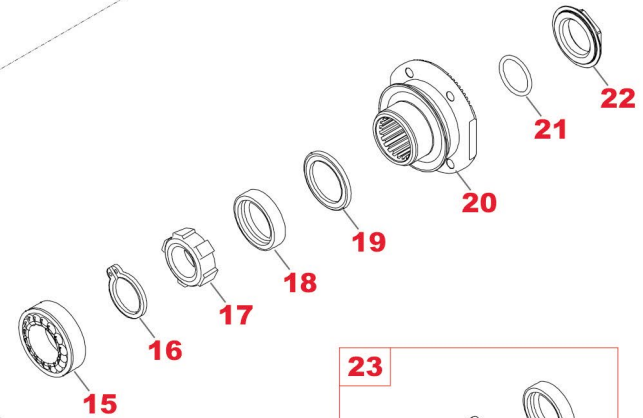

AT2512C-ATO2512C

CH	FIG.	TAS no.	OEM no.	Description	Qty	Nota	Note1	Ex/ Cross	Ex/ Cross
C04	19	T46317	20791222	OIL SEAL RING (90X111X8)	1				
C04	20	T46318	8172618	FLANGE OUTPUT	1	Old (#)	W/OUT Retarder		
C04	20	T46989	8172620	FLANGE OUTPUT	1	Old (#)	W/OUT Retarder		
C04	20	T75877	20498990	FLANGE OUTPUT	1	Old (#)	WITH Retarder		
C04	20	T46319	22238212	FLANGE OUTPUT	1			20773853	21369349
C04	21	T46320	976053	O-RING (59X70,4X5,7)	1	Old (#)			
C04	21	T46321	976055	O-RING (69,2X5,7)	1				
C04	22	T46322	8171338	NUT (M60X2)	1			1672160	8171956
C04	23	T49563	21008411	REPAIR KIT	1	Old (#)			
C04	23	T75881	21008412	REPAIR KIT	1				
C04	24	T75886	21510395	FORK	1			20579443	20579437
C04	25	T49666	20571534	TIE ROD	1				
C04	26	T49665	1652847	SCREW	2				
C04	27	T49677	21768926	REPAIR KIT W/OUT RETARDER	1		W/OUT Retarder	21571607	21441385
C04	27	T49674	21768927	REPAIR KIT W/RETARDER	1		WITH Retarder	21571608	21441386
C04	28	T73513	21671435	REPAIR KIT W/OUT RETARDER	1		W/OUT Retarder		
C04	28	T41910	TAS41910	REPAIR KIT W/RETARDER	1		WITH Retarder		
C04	29	T76018	21479106	OIL FILTER	1			22419050	85108176

Notes

(P) To be coupled together (Version with 6° 30' Conical Angle)
(Q) To be coupled together (Version with 7° 20' Conical Angle)

(#) To be coupled together (Old Version with Ø 70 mm instead 80 mm bearing)

TRACTOR AUTOMOBILE SPARES
A WORLD OF QUALITY PARTS