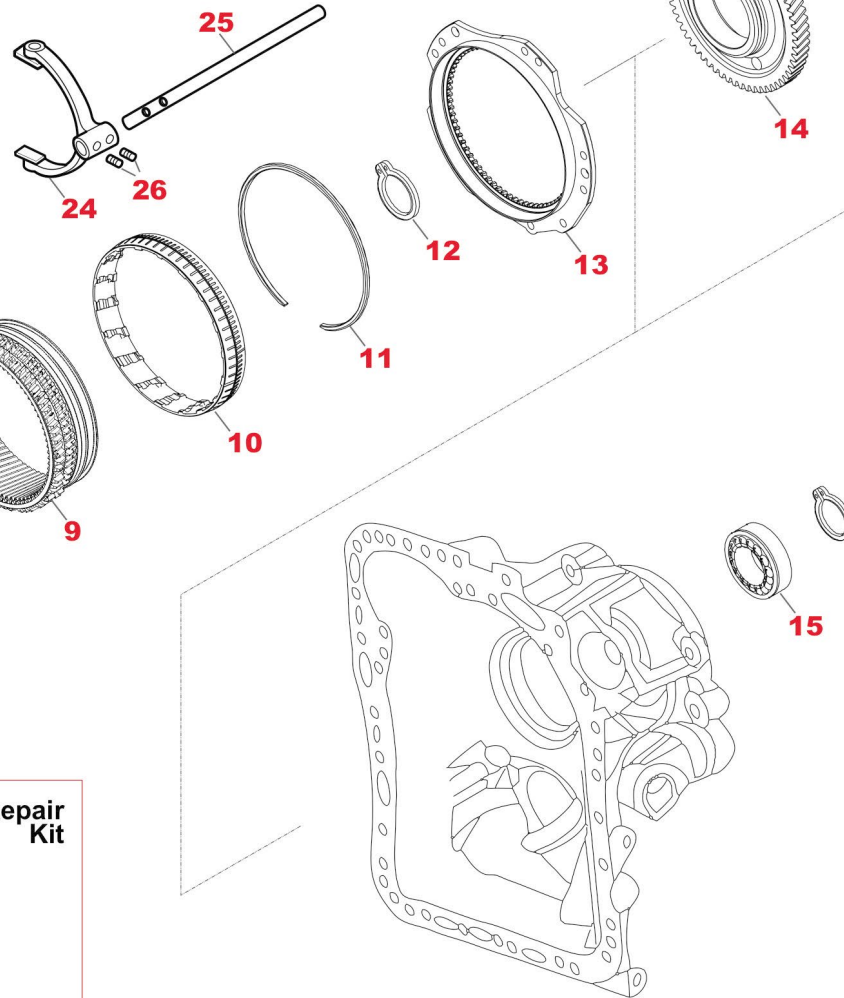

AT2512C-ATO2512C

CH	FIG.	TAS no.	OEM no.	Description	Qty	Note	Note1	Ex/ Cross	Ex/ Cross
C04	11	T49685	20737310	ELASTIC RING	1				
C04	12	T46220	951080	SEEGER RING (103,54X110X4)	1				
C04	13	T49561	21108695	SYNCHRO CONE (72T.)	1	(P)		20891188	20756925
C04	13	T63668	21482847	SYNCHRO CONE (72T.)	1	(Q)			
C04	14	T71105	20585994	RETARDER GEAR (63T.)	1	Old (#)			
C04	14	T49562	21010667	RETARDER GEAR (63T.)	1			20785178	
C04	15	T46306	21170624	BALL BEARING (70X140X26)	1	Old (#)		21001091	1652604
C04	15	T46305	21005761	BALL BEARING (80X140X26)	1			20785448	21001044
C04	16	T46308	914556	LOCK RING (T.4,00)	1				
C04	16	T46311	1652804	LOCK RING (T.3,90)	1				
C04	16	T46310	1652803	LOCK RING (T.3,80)	1				
C04	16	T46309	1652802	LOCK RING (T.3,70)	1				
C04	17	T46312	3191944	WHEEL SENSOR	1	Old (#)			
C04	17	T46313	20774242	WHEEL SENSOR	1				
C04	17	T46314	20784855	WHEEL SENSOR	1				
C04	18	T38580	1652776	OIL SEAL RING (90X145X10)	1	Old (#)			
C04	18	T46315	20791305	OIL SEAL RING (95X145X10)	1				
C04	19	T46316	1652622	OIL SEAL RING (90X111X6/8)	1	Old (#)		1523124	

Notes

(P) To be coupled together (Version with 6° 30' Conical Angle)
(Q) To be coupled together (Version with 7° 20' Conical Angle)

(#) To be coupled together (Old Version with Ø 70 mm instead 80 mm bearing)

TRACTOR AUTOMOBILE SPARES
A WORLD OF QUALITY PARTS