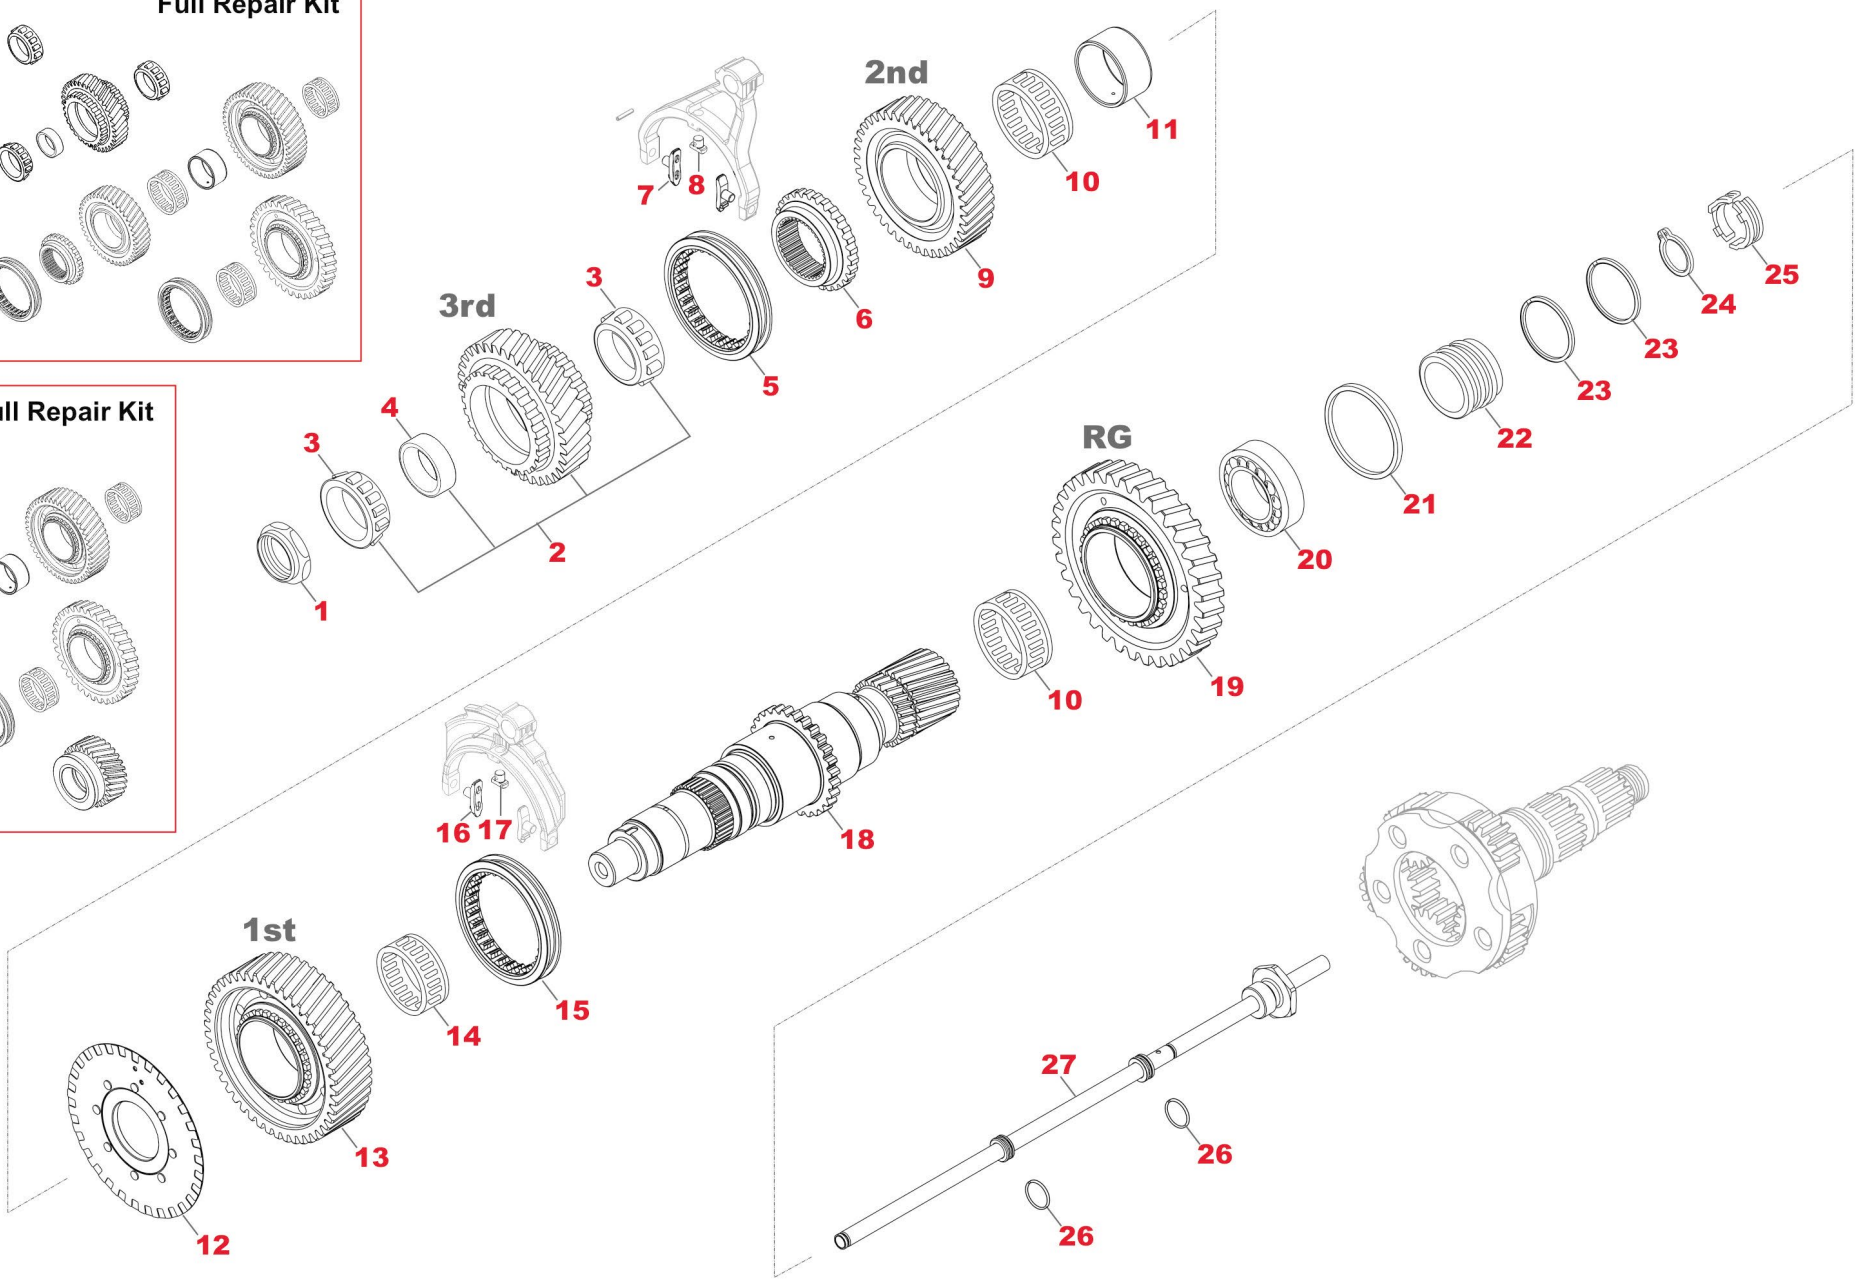

CH	FIG.	TAS no.	OEM no.	Description	Qty	Note	Note1	Ex/ Cross	Ex/ Cross
C02	21	T55000	25640736	SHIM (T.1,14)	1				
C02	21	T63324	25640735	SHIM (T.1,10)	1				
C02	21	T63368	25640734	SHIM (T.1,06)	1				
C02	21	T63322	25640733	SHIM (T.1,02)	1				
C02	21	T63320	25640732	SHIM (T.0,98)	1				
C02	21	T63318	25640731	SHIM (T.0,94)	1				
C02	21	T55001	25640730	SHIM (T.0,90)	1				
C02	22	T49656	21695754	SPACER	1			21339270	20533124
C02	23	T46237	1652820	RING (T.4,50)	2			22328752	
C02	24	T49657	20483569	RETAINER RING (T.4,30)	1				
C02	24	T49658	20507499	RETAINER RING (T.4,20)	1				
C02	24	T49659	20507500	RETAINER RING (T.4,10)	1				
C02	24	T49660	20507501	RETAINER RING (T.4,00)	1				
C02	24	T49661	20507502	RETAINER RING (T.3,90)	1				
C02	24	T49662	20507503	RETAINER RING (T.3,80)	1				
C02	24	T49663	20507504	RETAINER RING (T.3,70)	1				
C02	25	T49686	20740039	RETAINER RING	1				
C02	26	T46239	949656	O-RING (19X3)	2			925059	

Notes

TRACTOR AUTOMOBILE SPARES
A WORLD OF QUALITY PARTS

Page 15

All original equipment manufacturers' numbers, symbols, pictures, models and description used in this catalogue are for reference only, and it is not implied that any part listed is the product of these manufactures.
Tutti i nostri particolari non sono originali ma con essi intercambiabili. I riferimenti originali, le figure, i modelli sono esposti a semplice titolo indicativo. La nostra produzione riporta il nostro marchio.