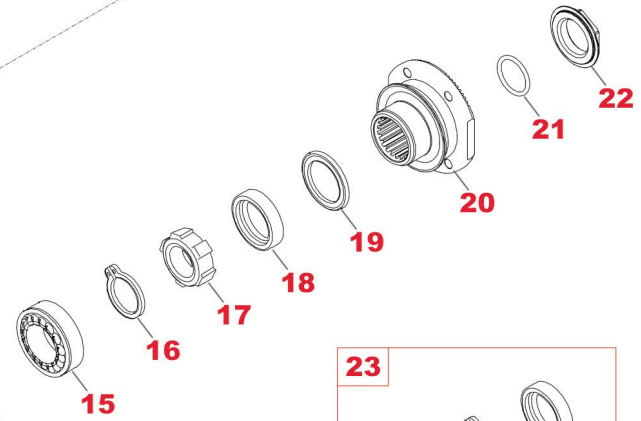

AT2512C-ATO2512C

CH	FIG.	TAS no.	OEM no.	Description	Qty	Note	Note1	Ex/ Cross	Ex/ Cross
C04	11	T49685	20737310	ELASTIC RING	1				
C04	12	T46220	951080	SEEGER RING (103,54X110X4)	1				
C04	13	T49561	21108695	SYNCHRO CONE (72T.)	1	(P)		20891188	20756925
C04	13	T63668	21482847	SYNCHRO CONE (72T.)	1	(Q)			
C04	14	T71105	20585994	RETARDER GEAR (63T.)	1	Old (#)			
C04	14	T49562	21010667	RETARDER GEAR (63T.)	1			20785178	
C04	15	T46306	21170624	BALL BEARING (70X140X26)	1	Old (#)		21001091	1652604
C04	15	T46305	21005761	BALL BEARING (80X140X26)	1			20785448	21001044
C04	16	T46308	914556	LOCK RING (T.4,00)	1				
C04	16	T46311	1652804	LOCK RING (T.3,90)	1				
C04	16	T46310	1652803	LOCK RING (T.3,80)	1				
C04	16	T46309	1652802	LOCK RING (T.3,70)	1				
C04	17	T46312	3191944	WHEEL SENSOR	1	Old (#)			
C04	17	T46313	20774242	WHEEL SENSOR	1				
C04	17	T46314	20784855	WHEEL SENSOR	1				
C04	18	T38580	1652776	OIL SEAL RING (90X145X10)	1	Old (#)			
C04	18	T46315	20791305	OIL SEAL RING (95X145X10)	1				
C04	19	T46316	1652622	OIL SEAL RING (90X111X6/8)	1	Old (#)		1523124	

Notes

(P) To be coupled together (Version with 6° 30' Conical Angle)
(Q) To be coupled together (Version with 7° 20' Conical Angle)

(#) To be coupled together (Old Version with Ø 70 mm instead 80 mm bearing)

TRACTOR AUTOMOBILE SPARES
A WORLD OF QUALITY PARTS