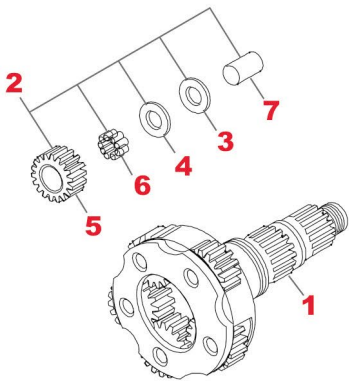

AT2512C-ATO2512C

CH	FIG.	TAS no.	OEM no.	Description	Qty	Note	Note1	Ex/ Cross	Ex/ Cross
C04	1	T49667	20590147	PLANETARY CARRIER W/GEARS	1	Old (#)	W/OUT Retarder		
C04	1	T49668	20590148	PLANETARY CARRIER W/GEARS	1	Old (#)	W/OUT Retarder		
C04	1	T49670	20733118	PLANETARY CARRIER W/GEARS	1	Old (#)	WITH Retarder		
C04	1	T49671	20733119	PLANETARY CARRIER W/GEARS	1	Old (#)	WITH Retarder		
C04	1	T49669	22502019	PLANETARY CARRIER W/GEARS	1			21021416	20846416
C04	2	T41895	22761701	PLANETARY REPAIR KIT	1		5 Series Kit		
C04	3	T41896	20483601	WASHER	10				
C04	4	T41897	20483600	WASHER	10				
C04	5	T41898	20483611	PLANETARY GEAR	5				
C04	6	T41899	22544210	NEEDLE KIT	5				
C04	7	T41900	20515814	PIN	5				
C04	8	T55291	21751233	SYNCHRO CONE (23-77T.)	1		W/OUT Retarder	21480996	21009061
C04	8	T59494	21753642	SYNCHRO CONE (23-77T.)	1		WITH Retarder	21480998	21009062
C04	9	T49683	21110728	RING GEAR (72-77T.)	1		W/OUT Retarder	20726338	
C04	9	T49684	21110726	RING GEAR (72-77T.)	1		WITH Retarder	20741935	
C04	10	T49682	21430239	SYNCHRO RING (CARBON FIBER)	1	(P)		21101488	20782303
C04	10	T63670	21482856	SYNCHRO RING (CARBON FIBER)	1	(Q)			
C04	10	T94007	21482856 MO	SYNCHRO RING (MOLYBDENUM)	1	(Q)			

Notes

(P) To be coupled together (Version with 6° 30' Conical Angle)
(Q) To be coupled together (Version with 7° 20' Conical Angle)

(#) To be coupled together (Old Version with Ø 70 mm instead 80 mm bearing)

TRACTOR AUTOMOBILE SPARES
A WORLD OF QUALITY PARTS