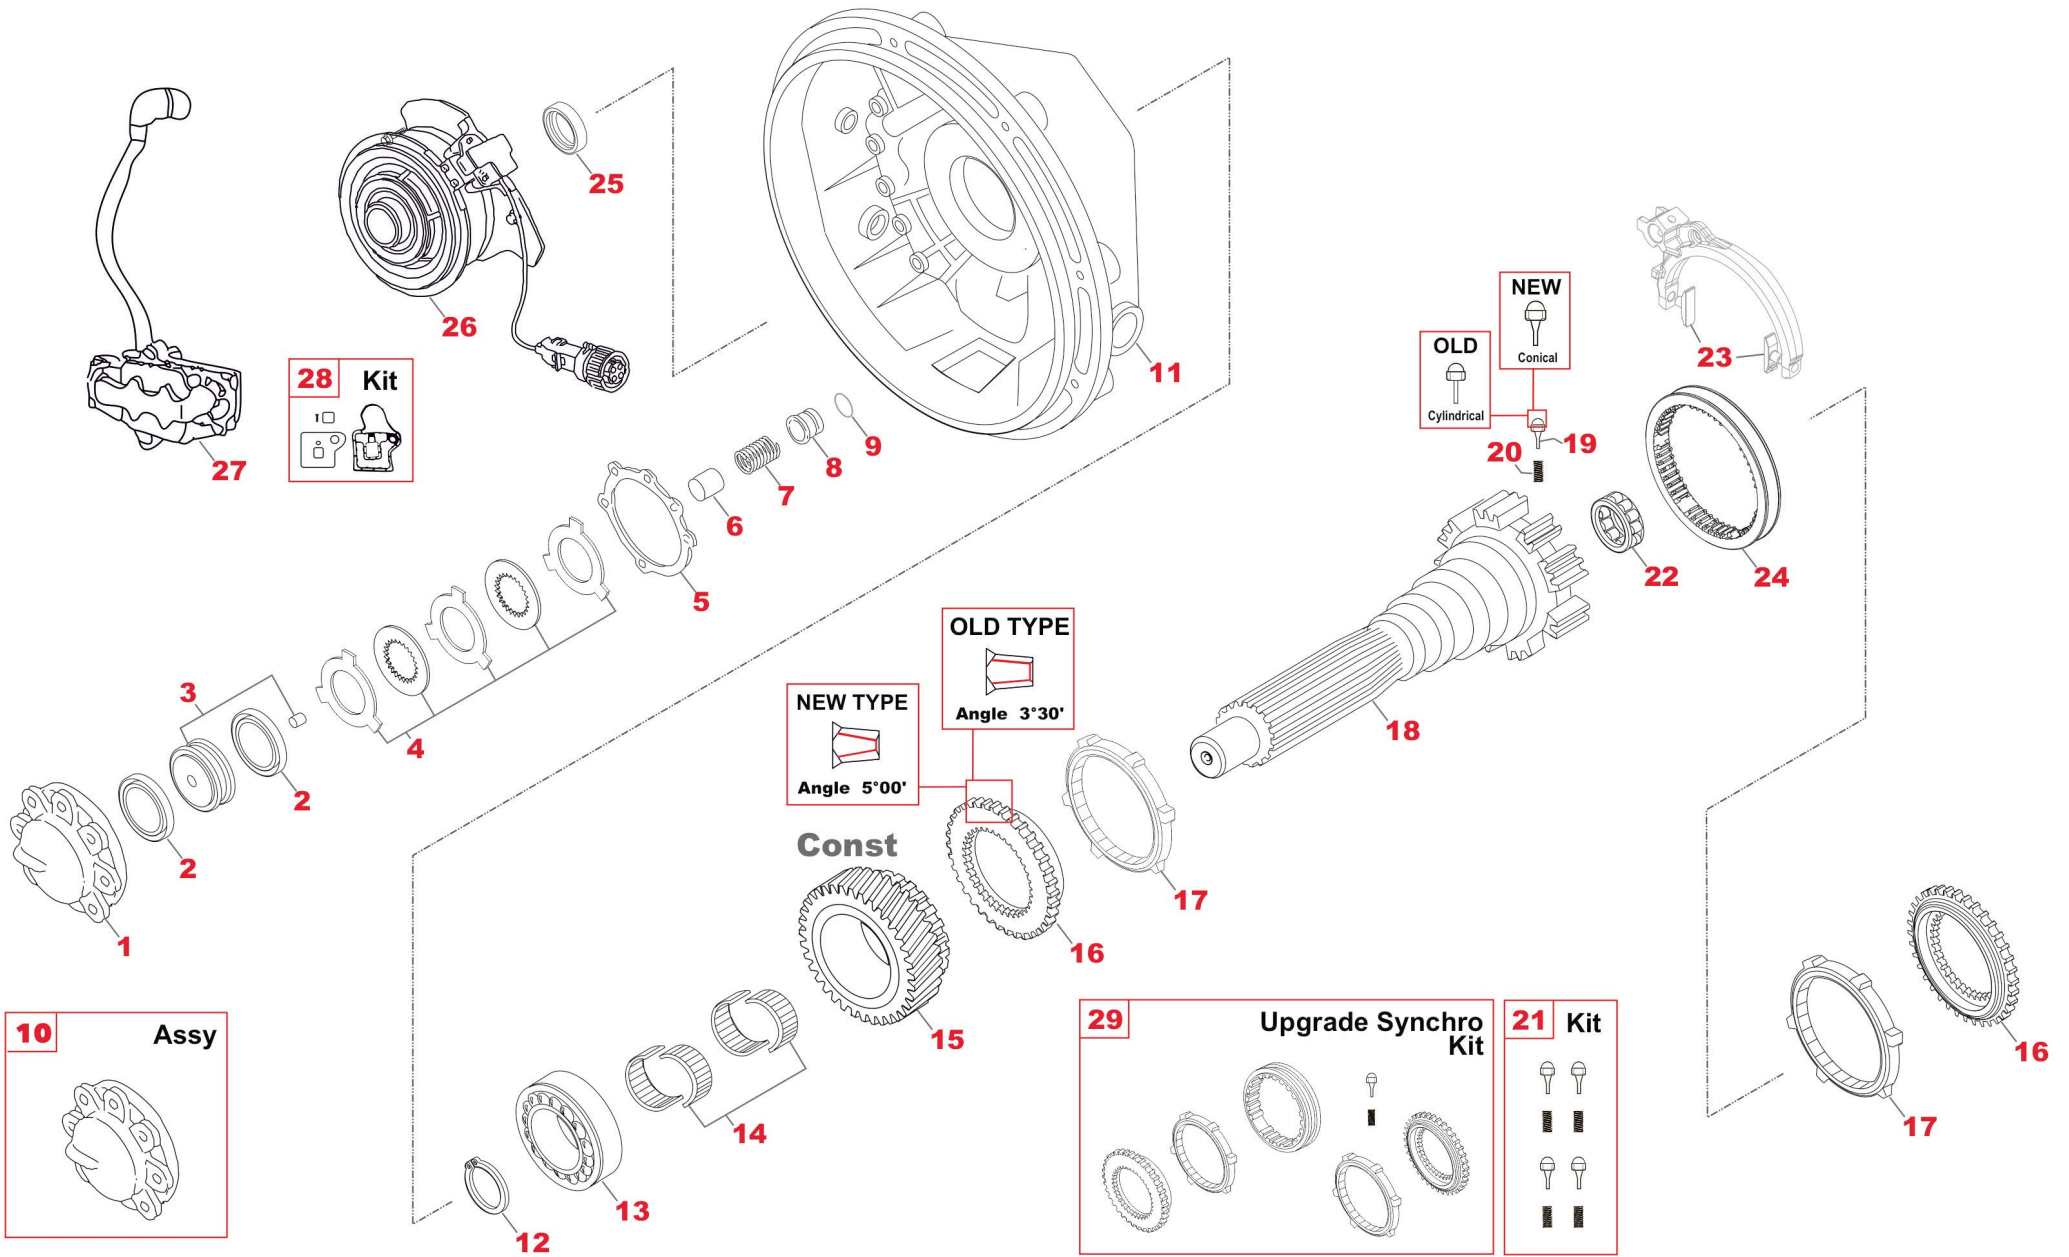

AT2512C-ATO2512C

CH	FIG.	TAS no.	OEM no.	Description	Qty	Note	Note1	Ex/ Cross	Ex/ Cross
C01	27	T88574	22327063	VALVE	1			21965253	21710522
C01	28	T55284	20739643	KIT FOR SOLENOID VALVE	1				
C01	29	T93470	TAS93470	SYNCHRO KIT	1	(A)	OLD TYPE		
C01	29	T73852	21671426	SYNCHRO KIT	1	(B)	NEW TYPE		

Notes

- (A) To be coupled together (Version with 3° 30' Conical Angle)
- (B) To be coupled together (Version with 5° 00' Conical Angle)