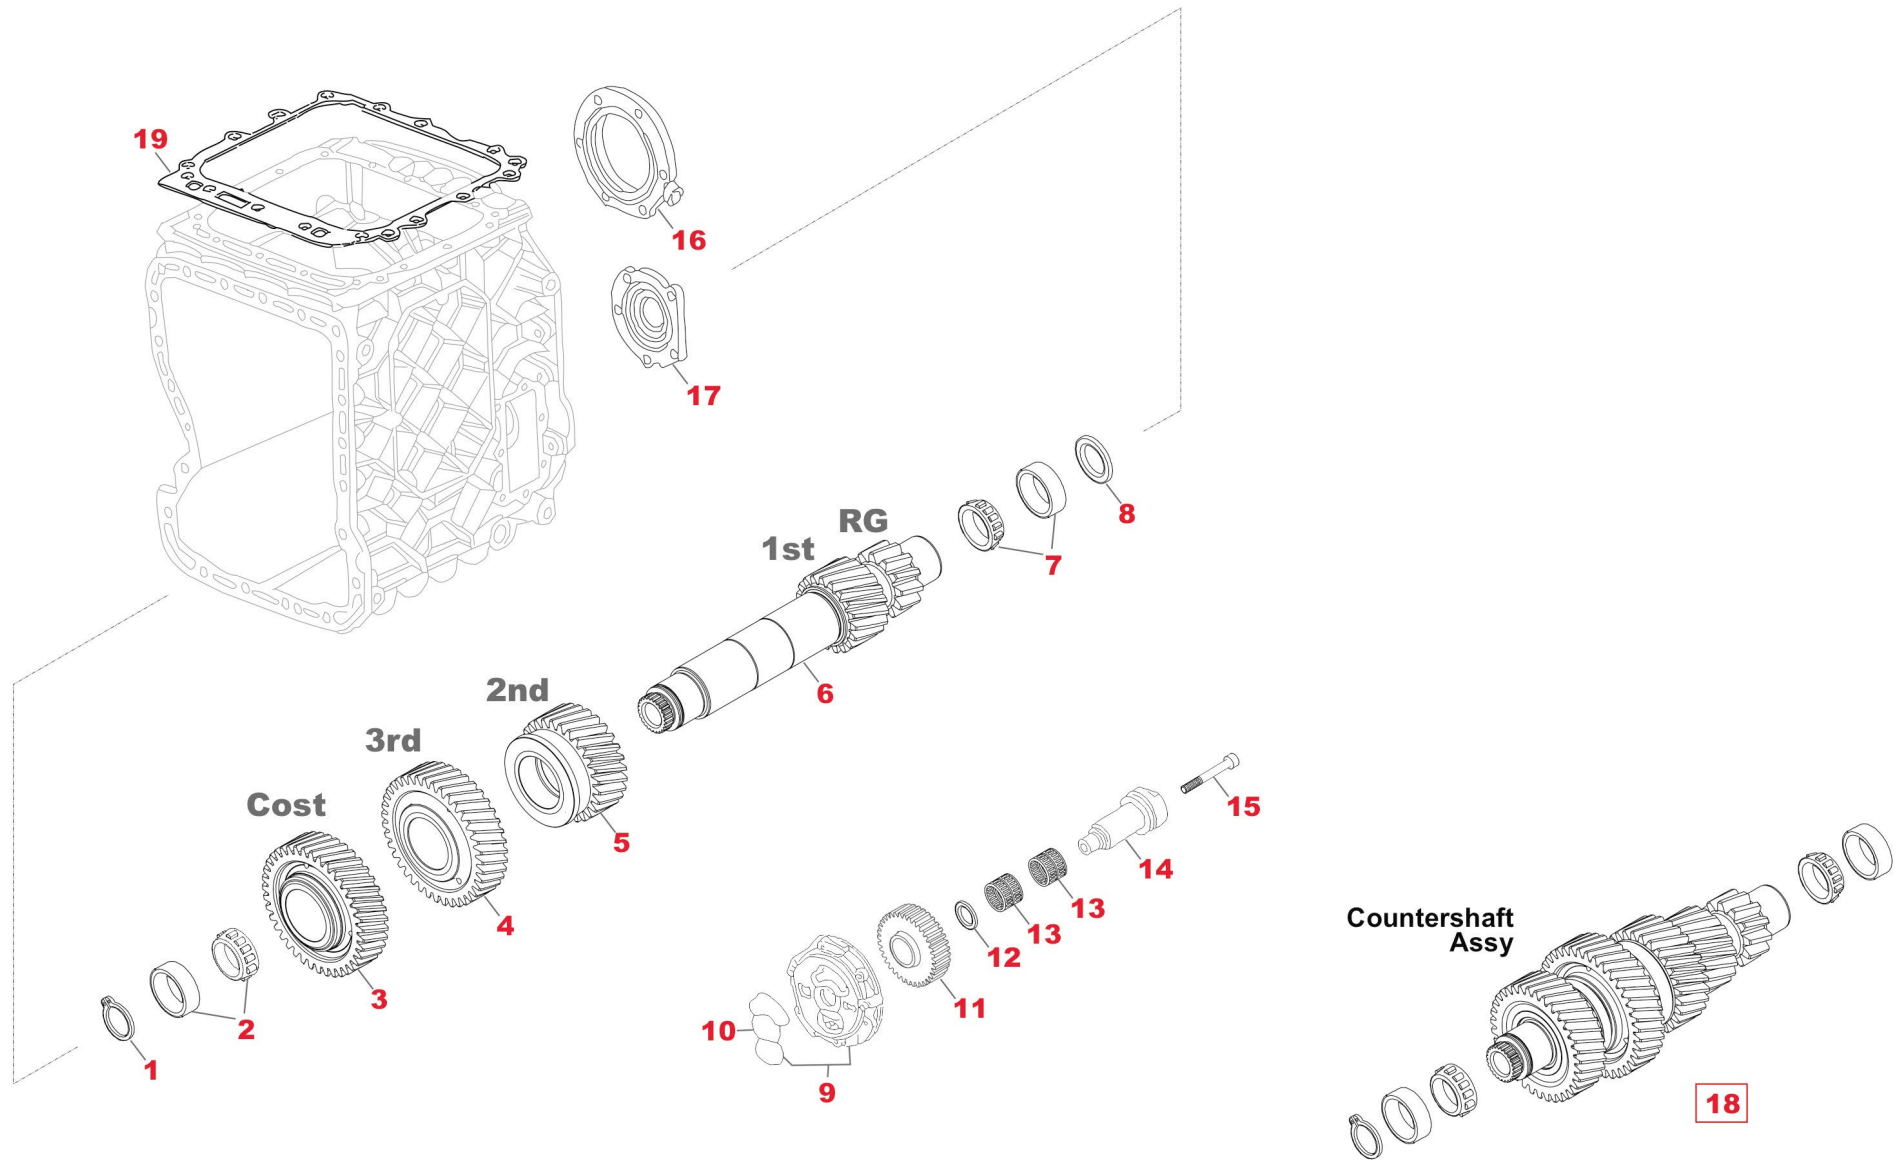

CH	FIG.	TAS no.	OEM no.	Description	Qty	Note	Note1	Ex/ Cross	Ex/ Cross
C03	16	T63403	21636544	COVER REAR	1		ATO2512C		
C03	17	T63405	21714932	COVER REAR	1			21629038	22323440
C03	18	T41384	TAS41384	REPAIR KIT FOR I-SHIFT	1	ASSY	AT2512C		
C03	18	T41381	TAS41381	REPAIR KIT FOR ATO2512C	1	ASSY	ATO2512C		
C03	19	T50225	8171137	GASKET	1				

Notes