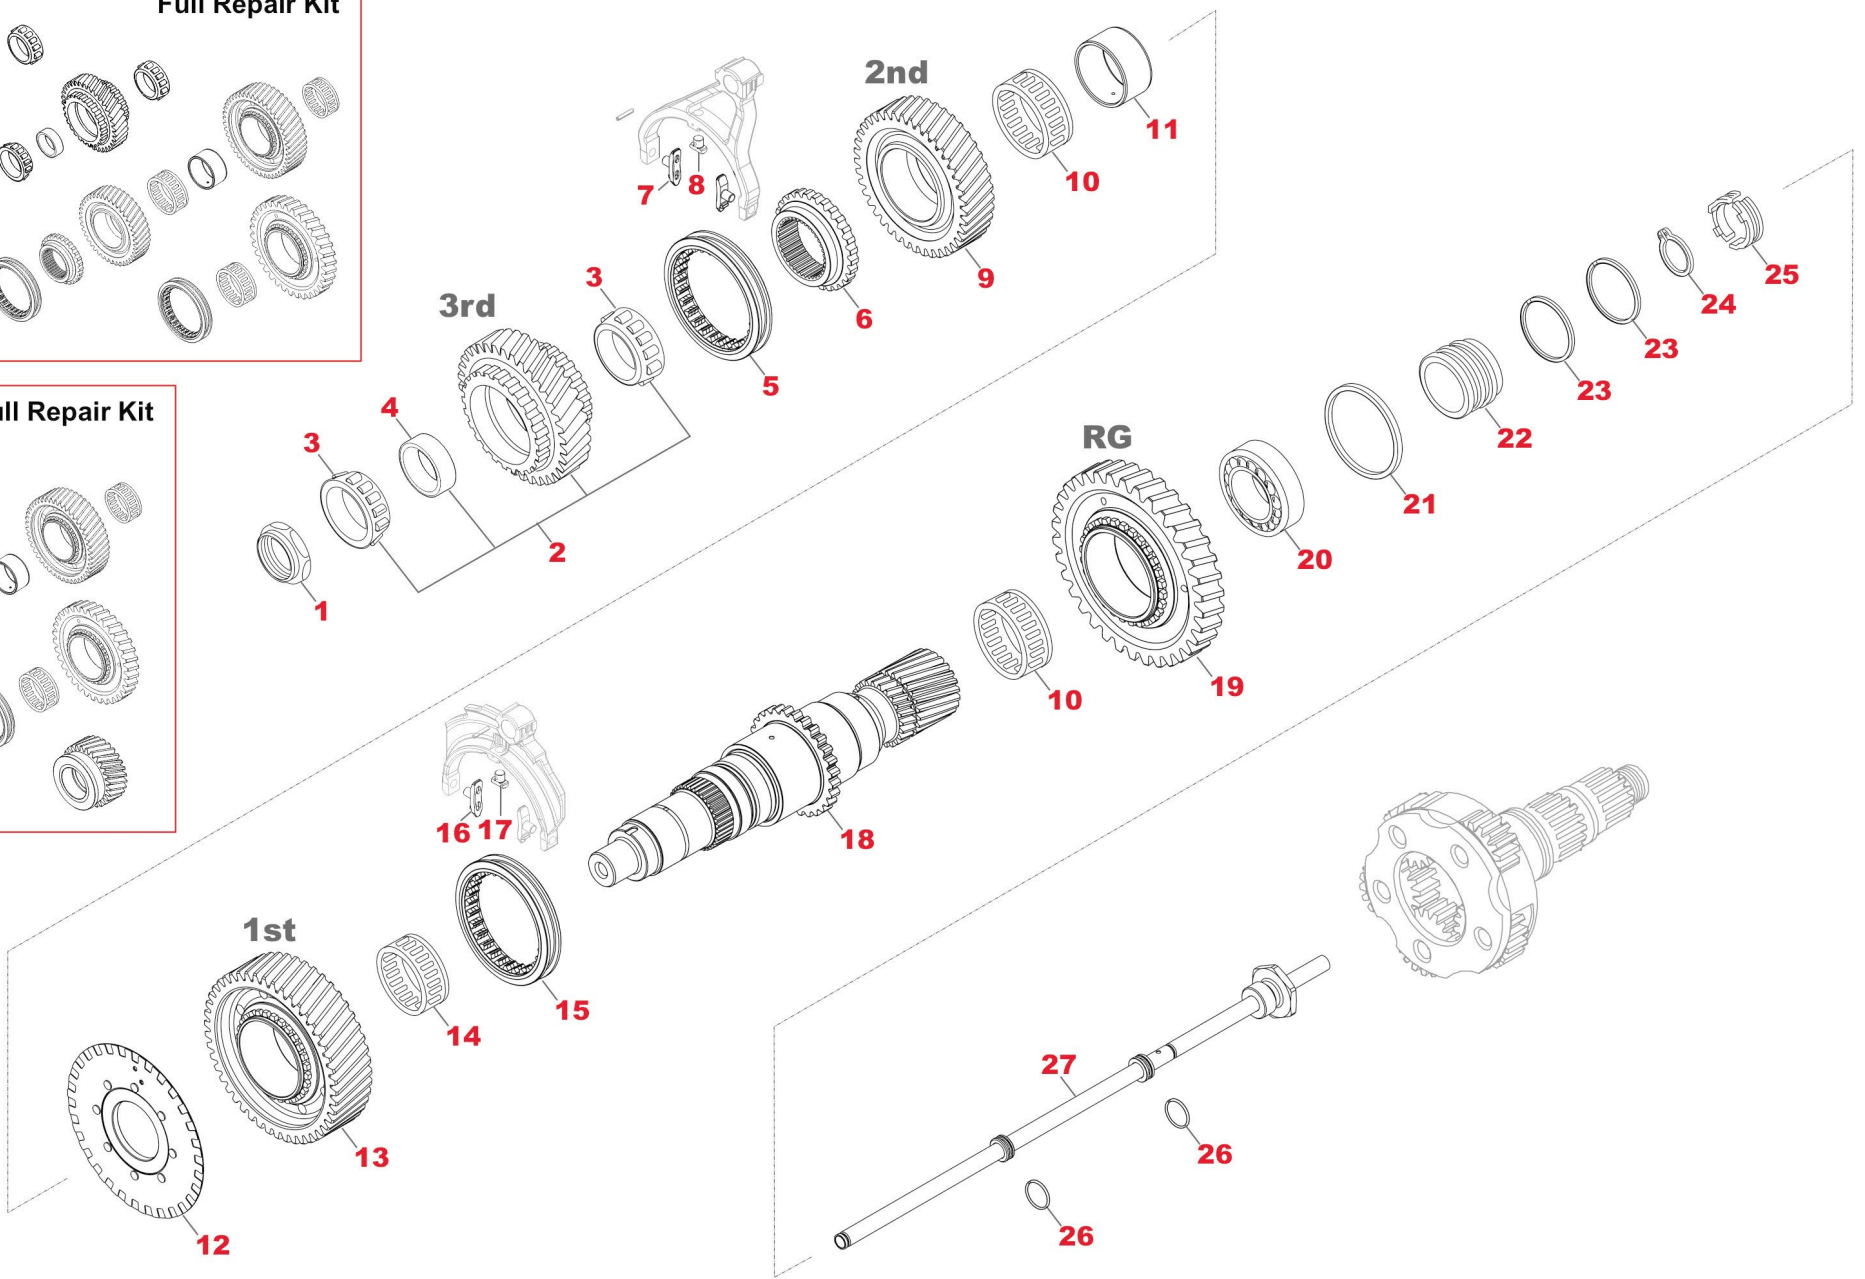

CH	FIG.	TAS no.	OEM no.	Description	Qty	Note	Note1	Ex/ Cross	Ex/ Cross
C02	17	T63312	20859730	SLIDING BLOCK (BRONZE)	1	New Type	D.12,00 mm		
C02	18	T49653	20739229	MAIN SHAFT (23-23-28-37T.)	1			20532222	
C02	19	T49655	22763347	REVERSE GEAR (28-34T.)	1			21979813	22763342
C02	20	T49566	21626057	TAPERED ROLLER BEARING (85X150X38,5)	1			21553211	20483340
C02	21	T63354	25640768	SHIM (T.2,42)	1				
C02	21	T63352	25640767	SHIM (T.2,38)	1				
C02	21	T63350	25640766	SHIM (T.2,34)	1				
C02	21	T63348	25640765	SHIM (T.2,30)	1				
C02	21	T51064	25640764	SHIM (T.2,26)	1				
C02	21	T51063	25640763	SHIM (T.2,22)	1				
C02	21	T63346	25640762	SHIM (T.2,18)	1				
C02	21	T63344	25640761	SHIM (T.2,14)	1				
C02	21	T63342	25640760	SHIM (T.2,10)	1				
C02	21	T63340	25640759	SHIM (T.2,06)	1				
C02	21	T63338	25640758	SHIM (T.2,02)	1				
C02	21	T63336	25640757	SHIM (T.1,98)	1				
C02	21	T63334	25640756	SHIM (T.1,94)	1				
C02	21	T63332	25640755	SHIM (T.1,90)	1				

Notes

TRACTOR AUTOMOBILE SPARES
A WORLD OF QUALITY PARTS