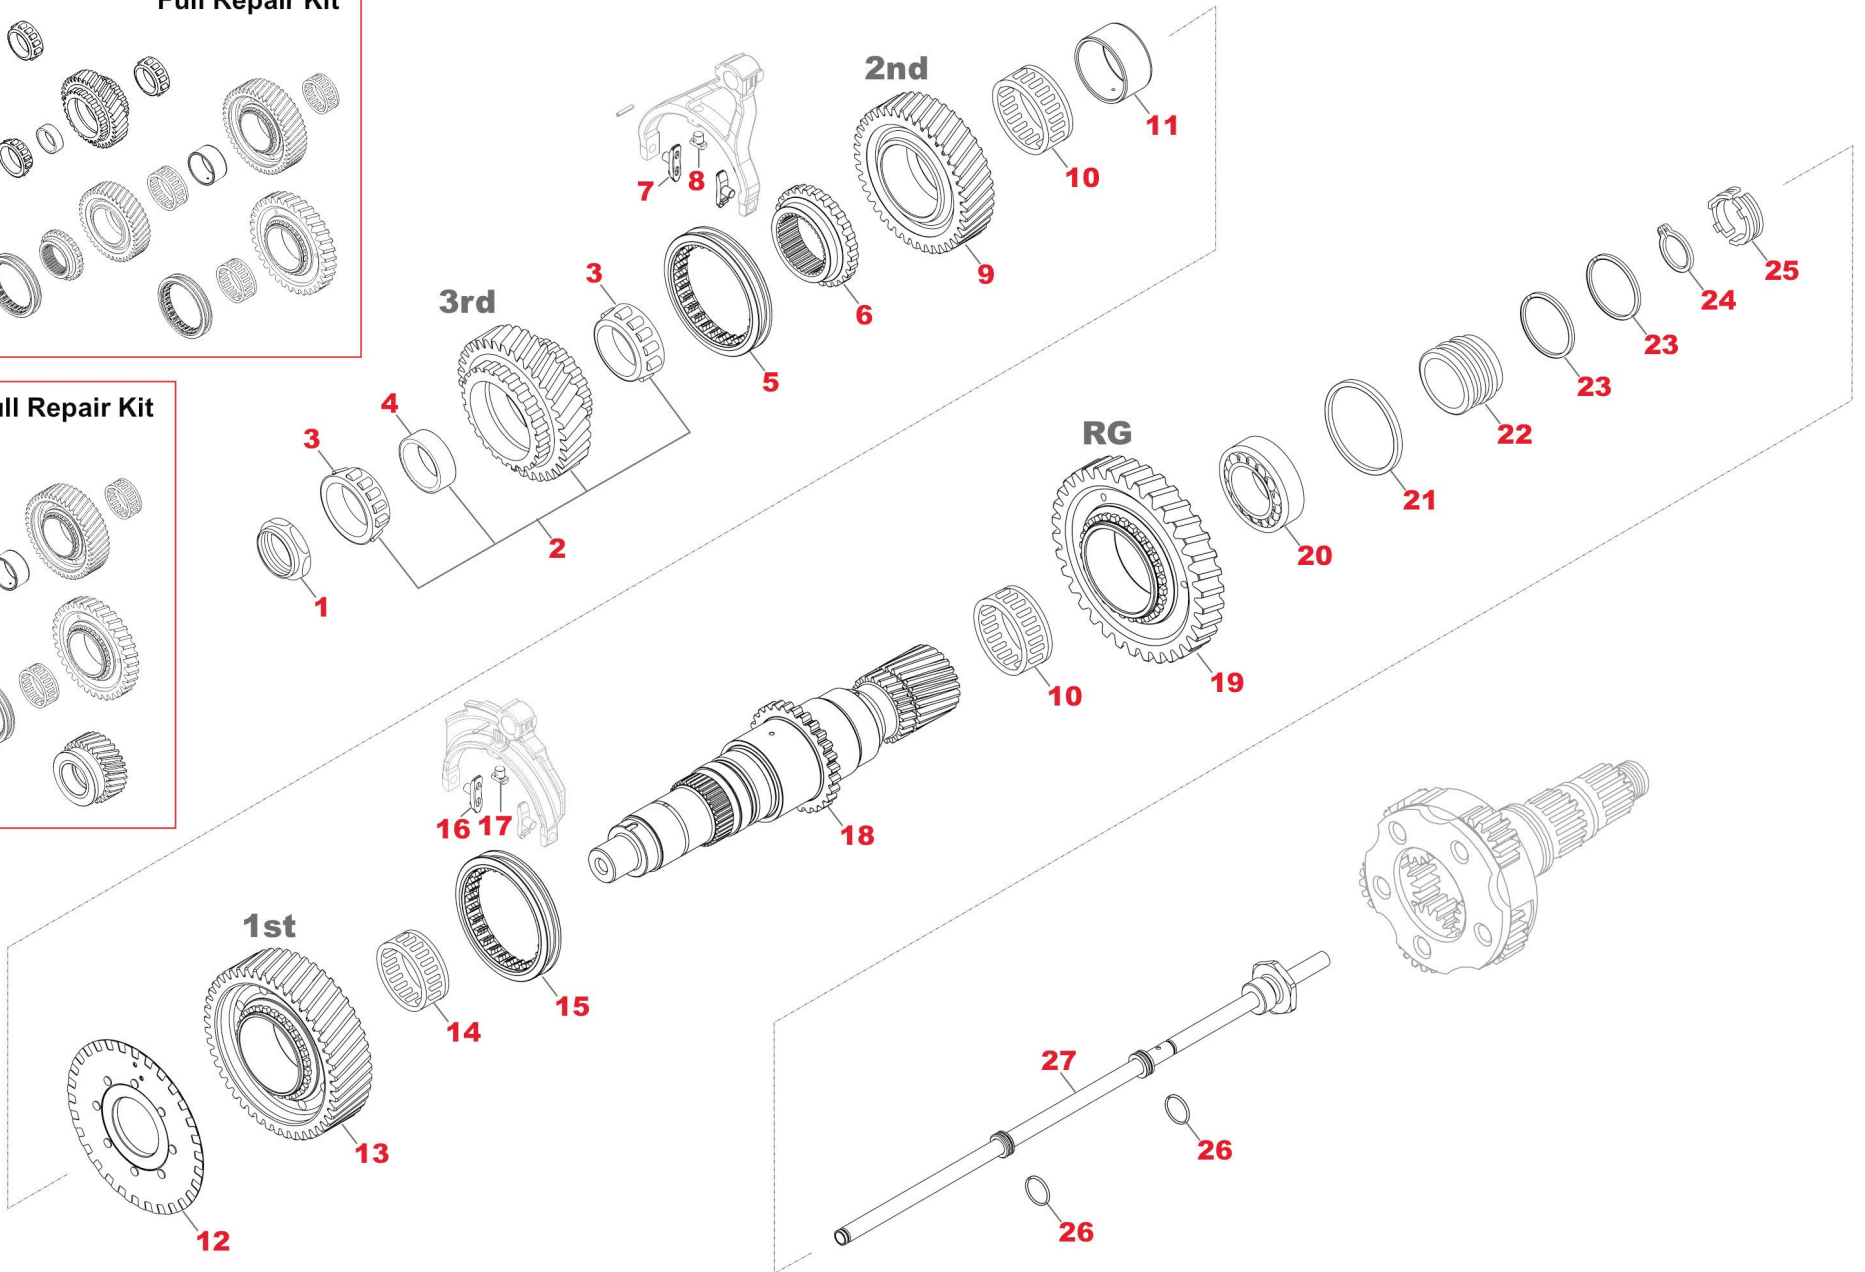

CH	FIG.	TAS no.	OEM no.	Description	Qty	Note	Note1	Ex/ Cross	Ex/ Cross
C02	21	T55000	25640736	SHIM (T.1,14)	1				
C02	21	T63324	25640735	SHIM (T.1,10)	1				
C02	21	T63368	25640734	SHIM (T.1,06)	1				
C02	21	T63322	25640733	SHIM (T.1,02)	1				
C02	21	T63320	25640732	SHIM (T.0,98)	1				
C02	21	T63318	25640731	SHIM (T.0,94)	1				
C02	21	T55001	25640730	SHIM (T.0,90)	1				
C02	22	T49656	21695754	SPACER	1			21339270	20533124
C02	23	T46237	1652820	RING (T.4,50)	2			22328752	
C02	24	T49657	20483569	RETAINER RING (T.4,30)	1				
C02	24	T49658	20507499	RETAINER RING (T.4,20)	1				
C02	24	T49659	20507500	RETAINER RING (T.4,10)	1				
C02	24	T49660	20507501	RETAINER RING (T.4,00)	1				
C02	24	T49661	20507502	RETAINER RING (T.3,90)	1				
C02	24	T49662	20507503	RETAINER RING (T.3,80)	1				
C02	24	T49663	20507504	RETAINER RING (T.3,70)	1				
C02	25	T49686	20740039	RETAINER RING	1				
C02	26	T46239	949656	O-RING (19X3)	2			925059	

Notes

TRACTOR AUTOMOBILE SPARES
A WORLD OF QUALITY PARTS

Page 15

All original equipment manufacturers' numbers, symbols, pictures, models and description used in this catalogue are for reference only, and it is not implied that any part listed is the product of these manufactures.
Tutti i nostri particolari non sono originali ma con essi intercambiabili. I riferimenti originali, le figure, i modelli sono esposti a semplice titolo indicativo. La nostra produzione riporta il nostro marchio.