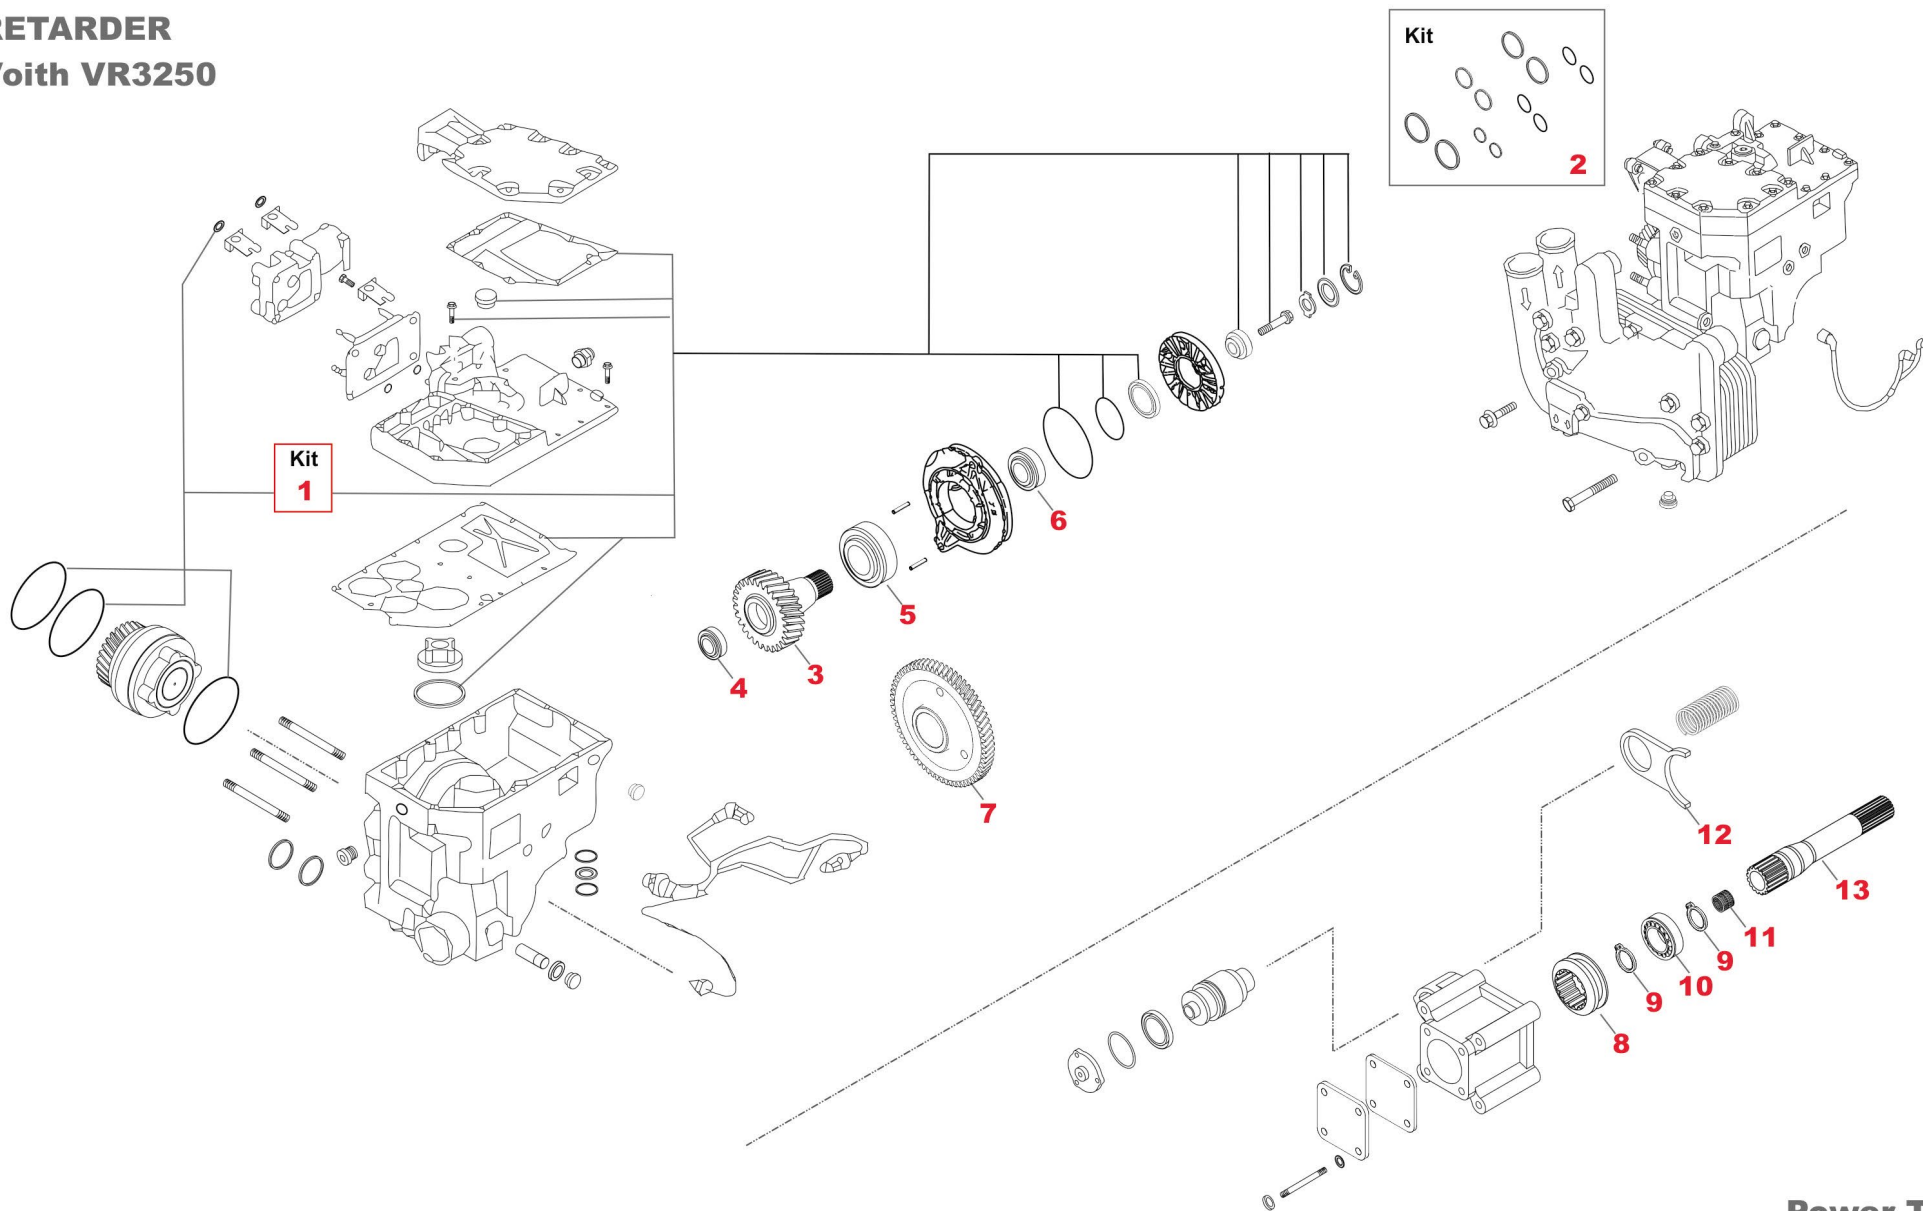

RETARDER Voith VR3250

P.T.O.
Power Take Off

CH	FIG.	TAS no.	OEM no.	Description	Qty	Note	Note1	Ex/ Cross	Ex/ Cross
C07	1	T84066	1530 0046 010	GASKET KIT VOITH RETARDER VR3250 FOR I-SHIFT	1				
C07	2	T76020	8171156	O-RING KIT	1				
C07	3	T81915	67.1153.15	SHAFT VOITH RETARDER VR3250 FOR I-SHIFT	1				
C07	4	T41636	H53054513	NEEDLE BEARING	1			67.2996.10	
C07	5	T41634	1900 1001 810	NEEDLE BEARING ROLLER(60X130X31)	1			NJ312EM.C3	
C07	6	T41635	1900 0874 410	NEEDLE BEARING (40X90X23)	1			QJ 308	
C07	7	T71105	20585994	RETARDER GEAR (63T.)	1				
C07	7	T49562	21010667	RETARDER GEAR (63T.)	1			20785178	
C07	8	T55314	1667266	SLIDING SLEEVE (16T.)	1				
C07	9	T47737	914472	SEEGER RING (T.2,00)	2				
C07	10	T94020	1655380	BEARING (50X90X23)	1				
C07	11	T41731	1655383	ROLLER BEARING (30X35X13)	1			1655383	
C07	12	T41633	1653858	FORK	1				
C07	12	T65612	21016483	FORK	1				
C07	12	T65611	21375084	FORK	1				
C07	13	T74189	20726050	SHAFT P.T.O.	1				

Notes

TRACTOR AUTOMOBILE SPARES
A WORLD OF QUALITY PARTS