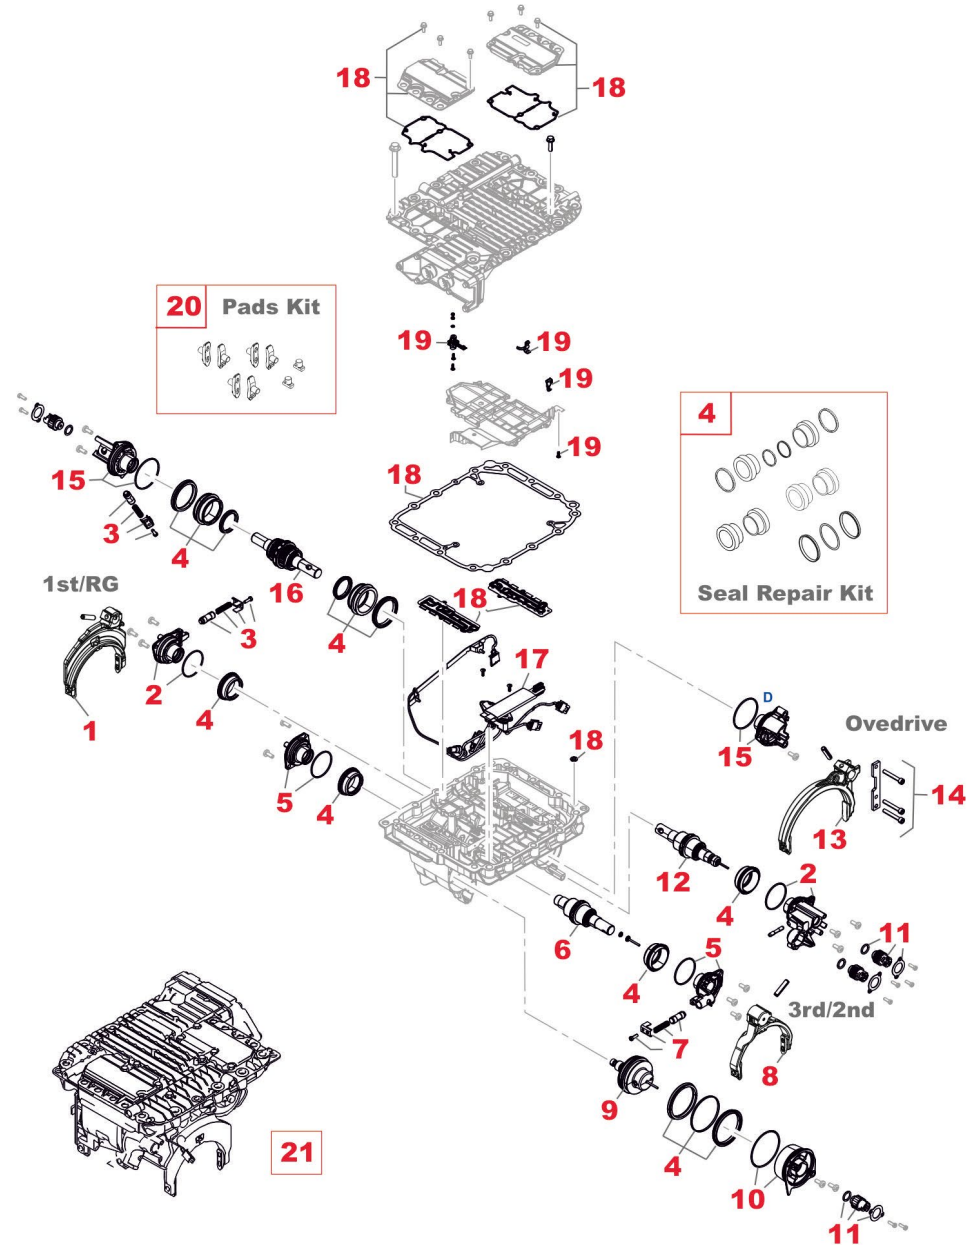

### Notes

(P) To be coupled together (Version with 6° 30' Conical Angle)  
(Q) To be coupled together (Version with 7° 20' Conical Angle)

(#) To be coupled together (Old Version with Ø 70 mm instead 80 mm bearing)

# AT2512C-ATO2512C

CH	FIG.	TAS no.	OEM no.	Description	Qty	Note	Note1	Ex/ Cross	Ex/ Cross
C05	1	<b>T41576</b>	21512541	FORK 1ST SPEED & REVERSE	1			21564813	20859786
C05	2	<b>T76670</b>	20562633	REPAIR KIT	1				
C05	3	<b>T41947</b>	20562629	KIT WITH DETENTS	1				
C05	4	<b>T59433</b>	20562630	OIL SEALS RING KIT	1				
C05	5	<b>T76668</b>	20562635	REPAIR KIT	1				
C05	6	<b>T75872</b>	22781280	TIE ROD	1			21302093	20562109
C05	7	<b>T41947</b>	20562629	KIT WITH DETENTS	1				
C05	8	<b>T41574</b>	21513170	FORK 2ND-3RD SPEED	1			20859973	
C05	9	<b>T63369</b>	20562111	TIE ROD	1				
C05	10	<b>T41927</b>	20562636	CYLINDER	1				
C05	11	<b>T41929</b>	20562642	SENSOR	1				
C05	12	<b>T59432</b>	21302092	TIE ROD	1			20562107	
C05	13	<b>T63363</b>	21511649	FORK OVERDRIVE	1			8172473	
C05	14	<b>T59460</b>	20845917	BRACKET	1				
C05	15	<b>T59451</b>	20562631	SPLIT CYLINDER COVER KIT	1				
C05	16	<b>T63364</b>	21786063	TIE ROD	1			21302091	20562105
C05	17	<b>T41816</b>	22176325	CONNECTION BRIDGE TYPE C	1			20775027	
C05	18	<b>T57836</b>	20785252	GASKET KIT	1			20562626	