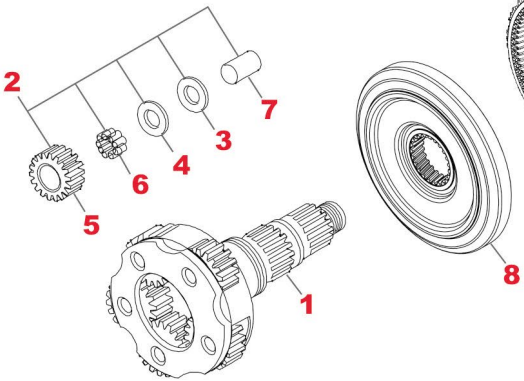

AT2512C-ATO2512C

CH	FIG.	TAS no.	OEM no.	Description	Qty	Nota	Note1	Ex/ Cross	Ex/ Cross
C04	19	T46317	20791222	OIL SEAL RING (90X111X8)	1				
C04	20	T46318	8172618	FLANGE OUTPUT	1	Old (#)	W/OUT Retarder		
C04	20	T46989	8172620	FLANGE OUTPUT	1	Old (#)	W/OUT Retarder		
C04	20	T75877	20498990	FLANGE OUTPUT	1	Old (#)	WITH Retarder		
C04	20	T46319	22238212	FLANGE OUTPUT	1			20773853	21369349
C04	21	T46320	976053	O-RING (59X70,4X5,7)	1	Old (#)			
C04	21	T46321	976055	O-RING (69,2X5,7)	1				
C04	22	T46322	8171338	NUT (M60X2)	1			1672160	8171956
C04	23	T49563	21008411	REPAIR KIT	1	Old (#)			
C04	23	T75881	21008412	REPAIR KIT	1				
C04	24	T75886	21510395	FORK	1			20579443	20579437
C04	25	T49666	20571534	TIE ROD	1				
C04	26	T49665	1652847	SCREW	2				
C04	27	T49677	21768926	REPAIR KIT W/OUT RETARDER	1		W/OUT Retarder	21571607	21441385
C04	27	T49674	21768927	REPAIR KIT W/RETARDER	1		WITH Retarder	21571608	21441386
C04	28	T73513	21671435	REPAIR KIT W/OUT RETARDER	1		W/OUT Retarder		
C04	28	T41910	TAS41910	REPAIR KIT W/RETARDER	1		WITH Retarder		
C04	29	T76018	21479106	OIL FILTER	1			22419050	85108176

Notes

(P) To be coupled together (Version with 6° 30' Conical Angle)
(Q) To be coupled together (Version with 7° 20' Conical Angle)

(#) To be coupled together (Old Version with Ø 70 mm instead 80 mm bearing)

TRACTOR AUTOMOBILE SPARES
A WORLD OF QUALITY PARTS