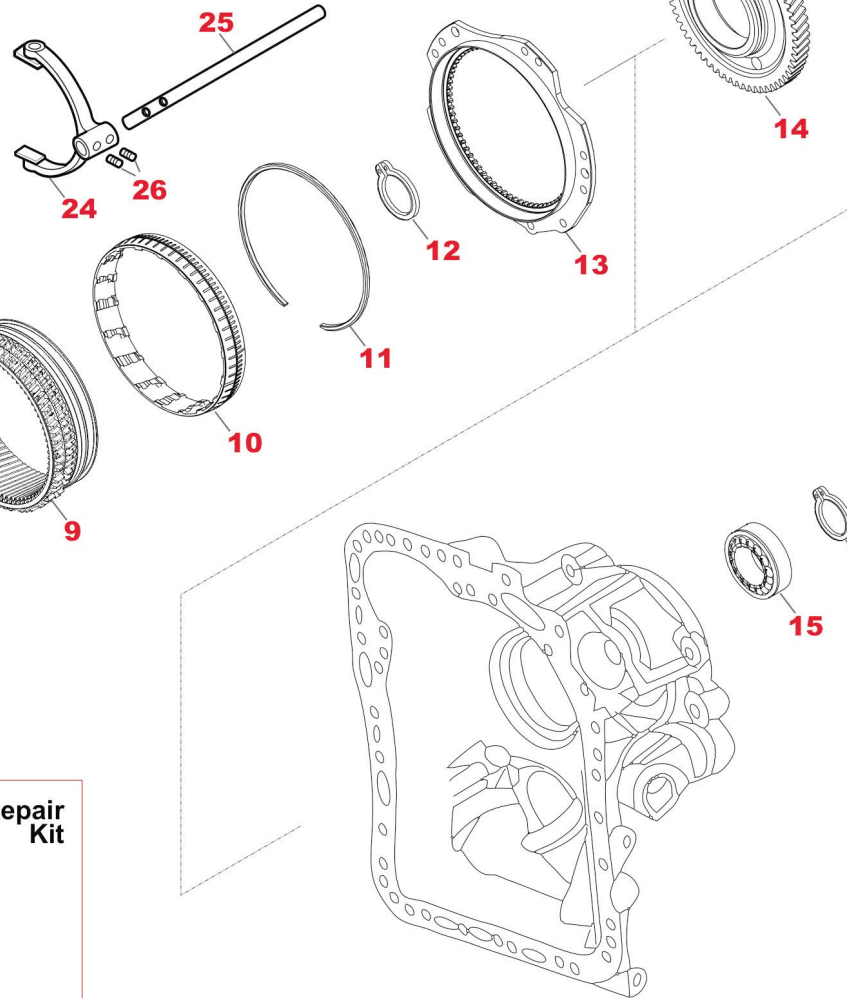

AT2512C-ATO2512C

CH	FIG.	TAS no.	OEM no.	Description	Qty	Nota	Note1	Ex/ Cross	Ex/ Cross
C04	19	T46317	20791222	OIL SEAL RING (90X111X8)	1				
C04	20	T46318	8172618	FLANGE OUTPUT	1	Old (#)	W/OUT Retarder		
C04	20	T46989	8172620	FLANGE OUTPUT	1	Old (#)	W/OUT Retarder		
C04	20	T75877	20498990	FLANGE OUTPUT	1	Old (#)	WITH Retarder		
C04	20	T46319	22238212	FLANGE OUTPUT	1			20773853	21369349
C04	21	T46320	976053	O-RING (59X70,4X5,7)	1	Old (#)			
C04	21	T46321	976055	O-RING (69,2X5,7)	1				
C04	22	T46322	8171338	NUT (M60X2)	1			1672160	8171956
C04	23	T49563	21008411	REPAIR KIT	1	Old (#)			
C04	23	T75881	21008412	REPAIR KIT	1				
C04	24	T75886	21510395	FORK	1			20579443	20579437
C04	25	T49666	20571534	TIE ROD	1				
C04	26	T49665	1652847	SCREW	2				
C04	27	T49677	21768926	REPAIR KIT W/OUT RETARDER	1		W/OUT Retarder	21571607	21441385
C04	27	T49674	21768927	REPAIR KIT W/RETARDER	1		WITH Retarder	21571608	21441386
C04	28	T73513	21671435	REPAIR KIT W/OUT RETARDER	1		W/OUT Retarder		
C04	28	T41910	TAS41910	REPAIR KIT W/RETARDER	1		WITH Retarder		
C04	29	T76018	21479106	OIL FILTER	1			22419050	85108176

Notes

(P) To be coupled together (Version with 6° 30' Conical Angle)
(Q) To be coupled together (Version with 7° 20' Conical Angle)

(#) To be coupled together (Old Version with Ø 70 mm instead 80 mm bearing)

TRACTOR AUTOMOBILE SPARES
A WORLD OF QUALITY PARTS