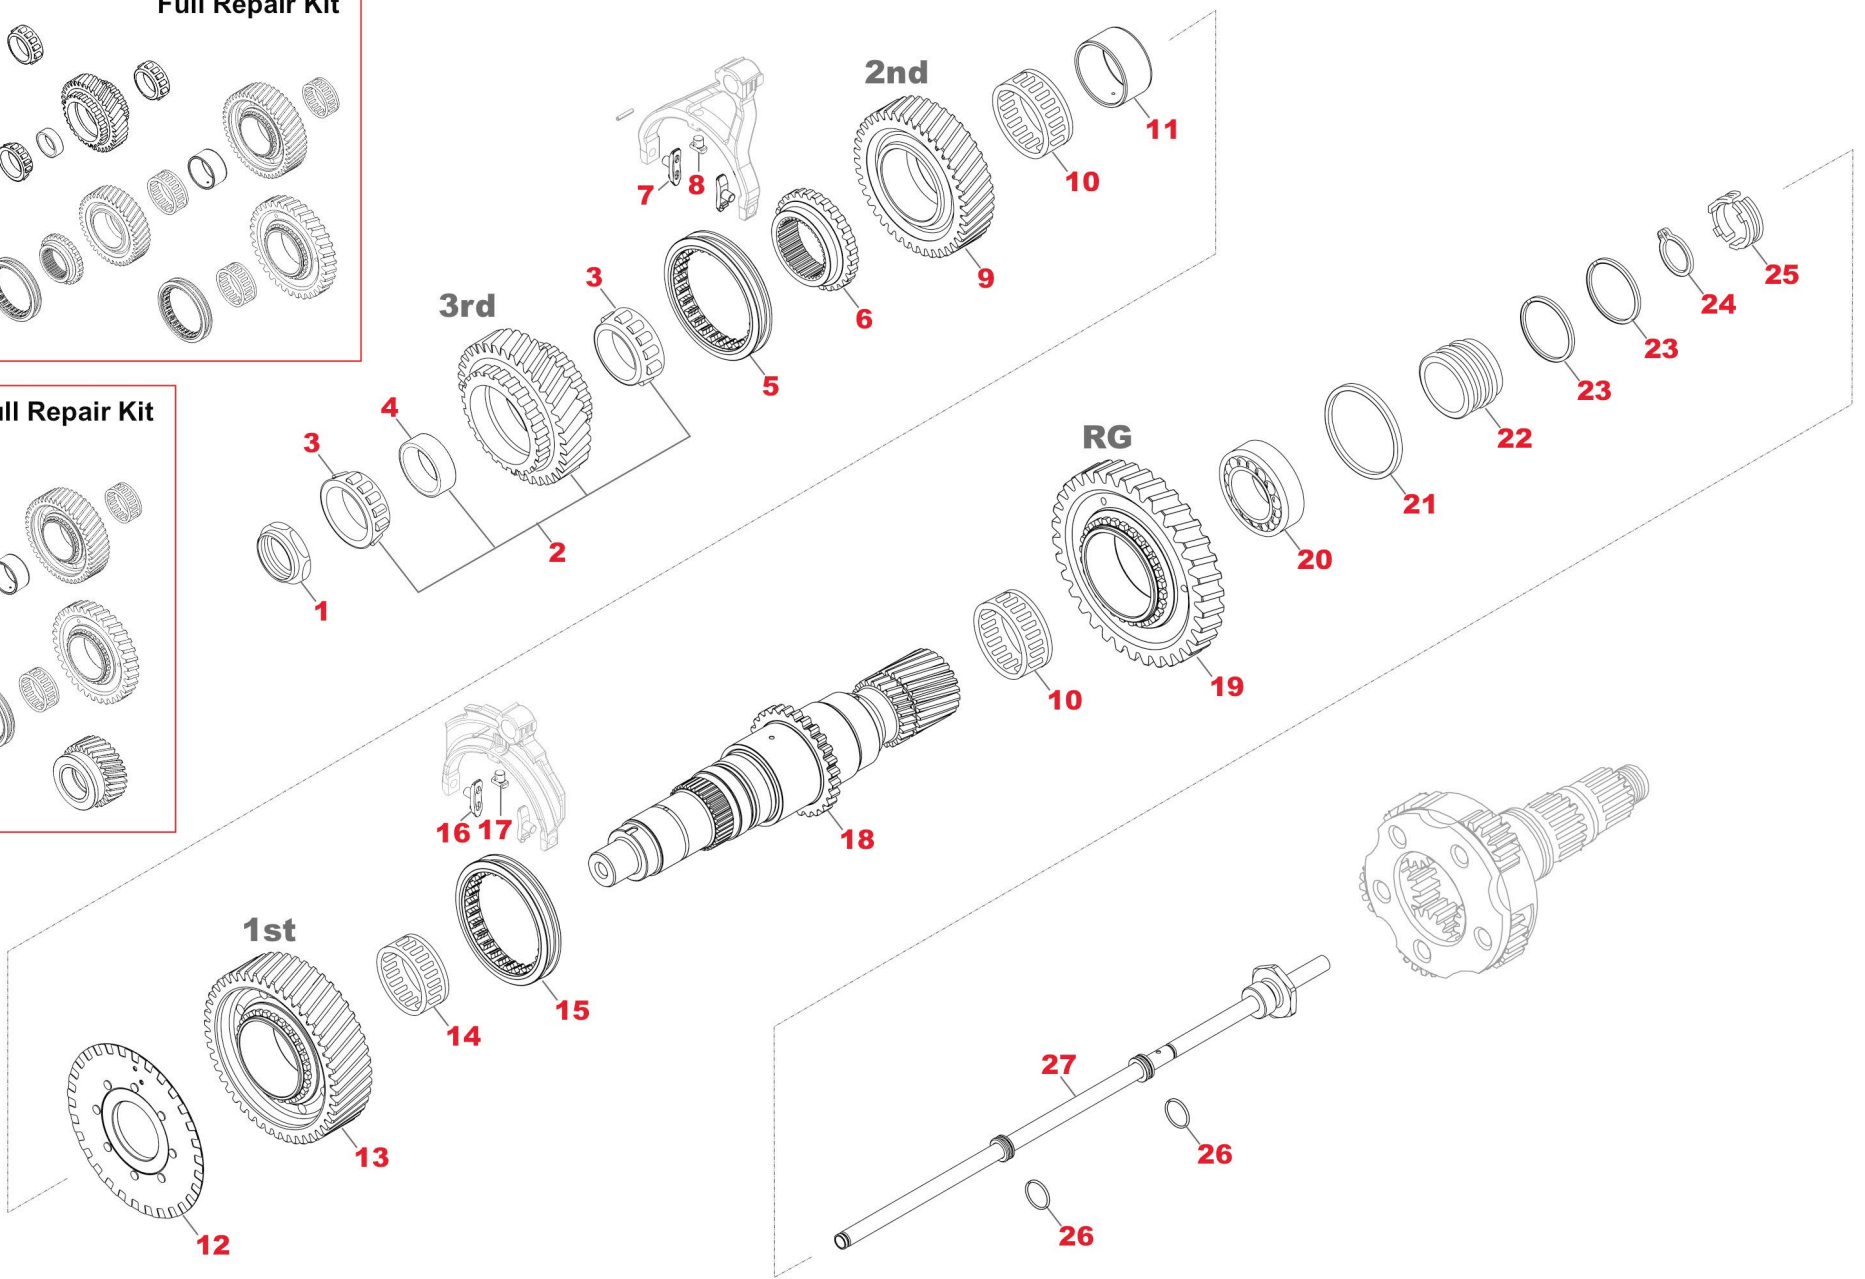

CH	FIG.	TAS no.	OEM no.	Description	Qty	Note	Note1	Ex/ Cross	Ex/ Cross
C02	21	T63330	25640754	SHIM (T.1,86)	1				
C02	21	T63328	25640753	SHIM (T.1,82)	1				
C02	21	T54972	25640752	SHIM (T.1,78)	1				
C02	21	T54974	25640751	SHIM (T.1,74)	1				
C02	21	T54976	25640750	SHIM (T.1,70)	1				
C02	21	T54978	25640749	SHIM (T.1,66)	1				
C02	21	T54980	25640748	SHIM (T.1,62)	1				
C02	21	T54982	25640747	SHIM (T.1,58)	1				
C02	21	T54984	25640746	SHIM (T.1,54)	1				
C02	21	T54986	25640745	SHIM (T.1,50)	1				
C02	21	T54988	25640744	SHIM (T.1,46)	1				
C02	21	T54990	25640743	SHIM (T.1,42)	1				
C02	21	T54992	25640742	SHIM (T.1,38)	1				
C02	21	T54994	25640741	SHIM (T.1,34)	1				
C02	21	T63326	25640740	SHIM (T.1,30)	1				
C02	21	T54996	25640739	SHIM (T.1,26)	1				
C02	21	T54998	25640738	SHIM (T.1,22)	1				
C02	21	T54999	25640737	SHIM (T.1,18)	1				

Notes

TRACTOR AUTOMOBILE SPARES
A WORLD OF QUALITY PARTS