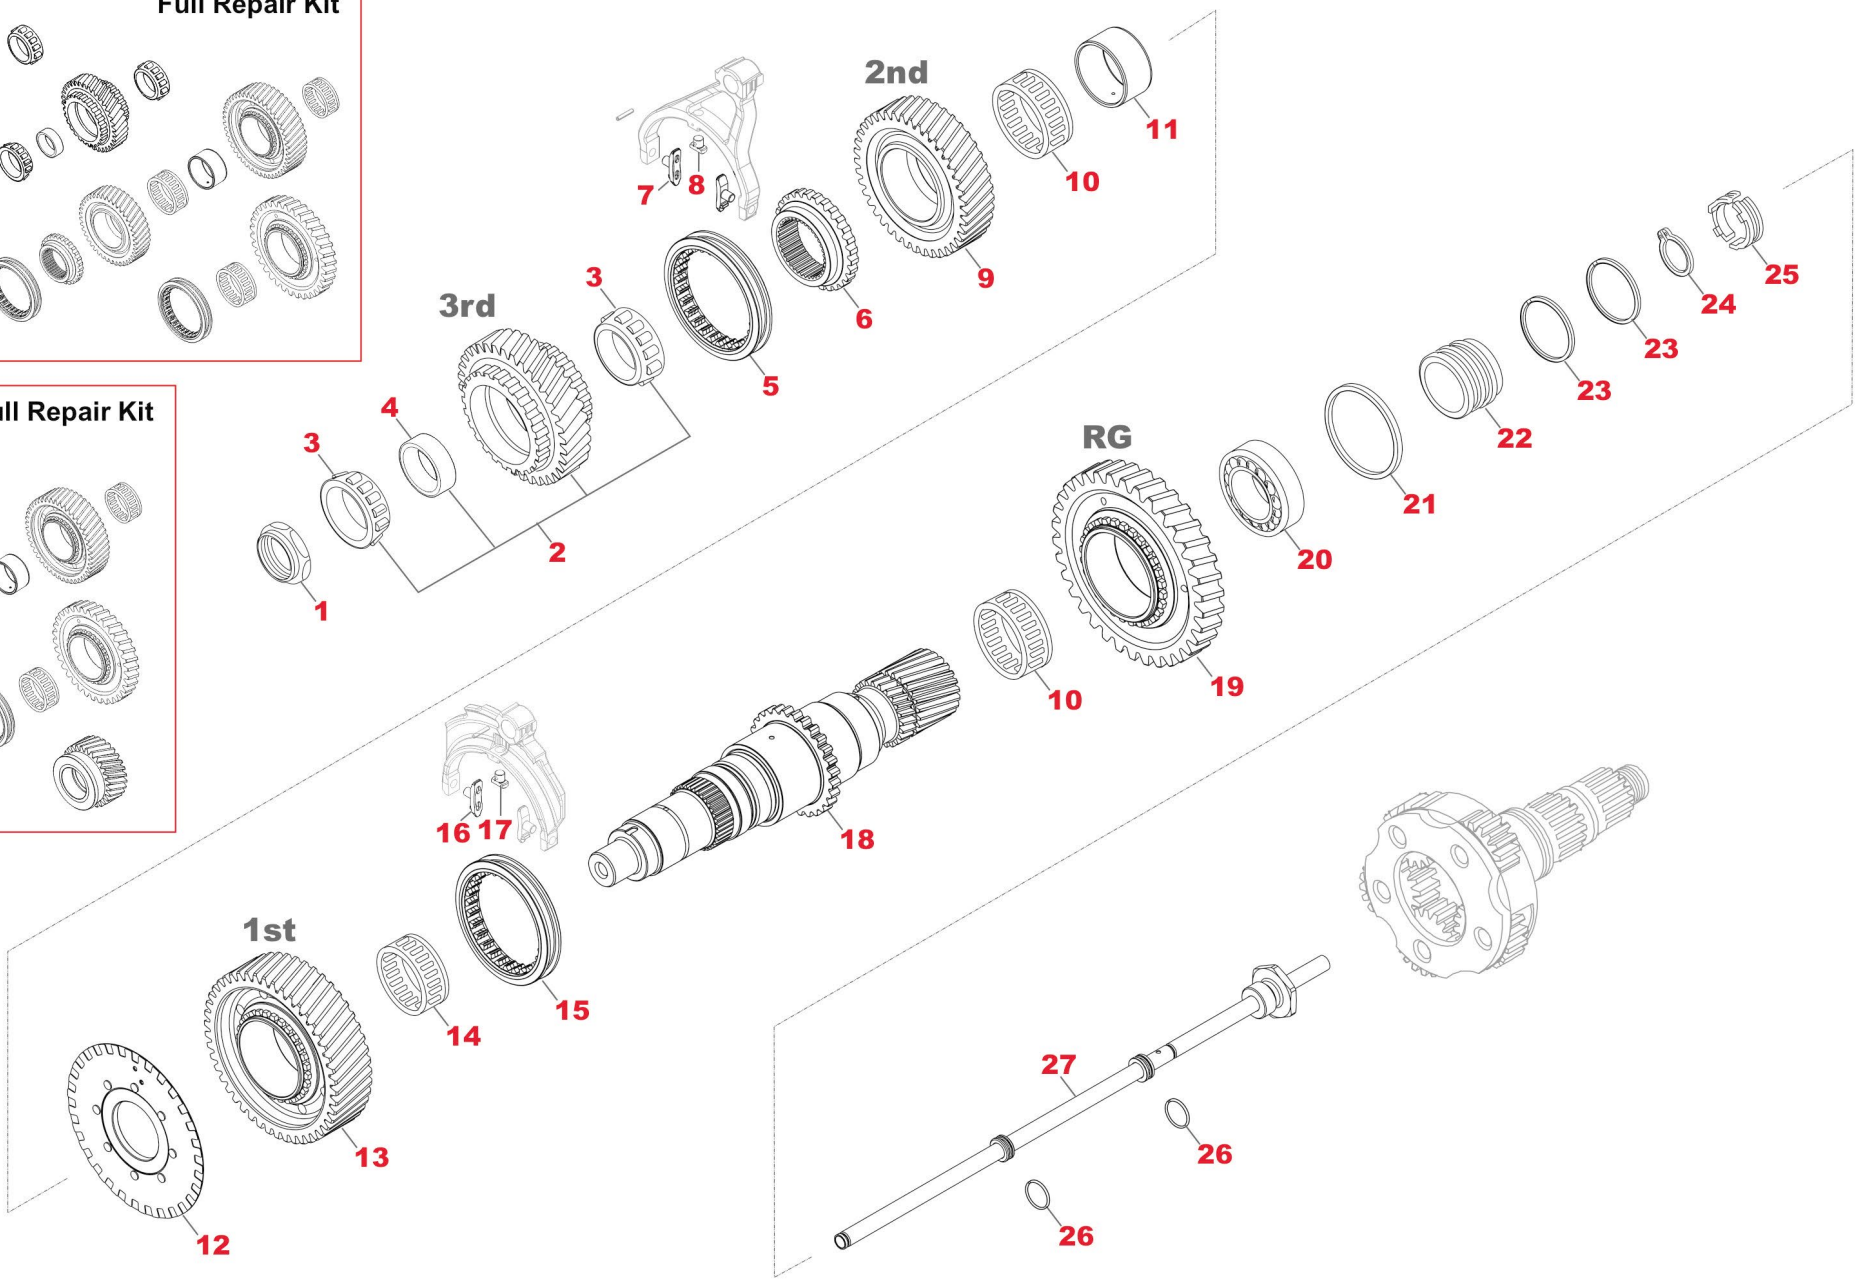

CH	FIG.	TAS no.	OEM no.	Description	Qty	Note	Note1	Ex/ Cross	Ex/ Cross
C02	1	T46216	1521449	NUT M60X2	1				
C02	2	T84056	22499139	3RD SPEED GEAR KIT (28-35T.)	1			20771311	20532210
C02	3	T20623	1521596	TAPERED ROLLER BEARING (65X34)	2				
C02	4	T20621	1521657	SPACER (T.10,26)	1				
C02	5	T49648	22368562	SYNCHRO SLIDING SLEEVE (28T.)	1			20532224	22004974
C02	6	T49649	20532220	SYNCHRO HUB (28-37T.)	1				
C02	7	T59471	3152823	SLIDING BLOCK (BRONZE)	2				
C02	8	T59473	20542598	SLIDING BLOCK (BRONZE)	1	Old Type	D. 11,00 mm		
C02	8	T63312	20859730	SLIDING BLOCK (BRONZE)	1	New Type	D.12,00 mm		
C02	9	T63309	22219285	2ND SPEED GEAR (28-41T.)	1			22219261	20540062
C02	10	T46230	1652575	NEEDLE BEARING (90X98X45,5)	2				
C02	11	T43845	1652578	BUSH (90X80X46,2)	1			21652578	
C02	12	T46964	20542400	WHEEL SENSOR (30T.)	1			8172141	
C02	13	T49652	21979816	1ST SPEED GEAR (28-46T.)	1			20906486	20532215
C02	14	T46228	1521452	NEEDLE BEARING (95X103X60)	1				
C02	15	T49648	22368562	SYNCHRO SLIDING SLEEVE (28T.)	1			20532224	22004974
C02	16	T59471	3152823	SLIDING BLOCK (BRONZE)	2				
C02	17	T59473	20542598	SLIDING BLOCK (BRONZE)	1	Old Type	D. 11,00 mm		

Notes

TRACTOR AUTOMOBILE SPARES
A WORLD OF QUALITY PARTS