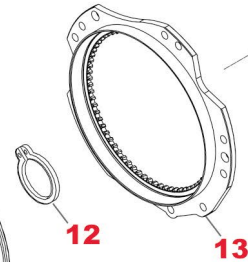

AT2512C-ATO2512C

CH	FIG.	TAS no.	OEM no.	Description	Qty	Note	Note1	Ex/ Cross	Ex/ Cross
C04	1	T49667	20590147	PLANETARY CARRIER W/GEARS	1	Old (#)	W/OUT Retarder		
C04	1	T49668	20590148	PLANETARY CARRIER W/GEARS	1	Old (#)	W/OUT Retarder		
C04	1	T49670	20733118	PLANETARY CARRIER W/GEARS	1	Old (#)	WITH Retarder		
C04	1	T49671	20733119	PLANETARY CARRIER W/GEARS	1	Old (#)	WITH Retarder		
C04	1	T49669	22502019	PLANETARY CARRIER W/GEARS	1			21021416	20846416
C04	2	T41895	22761701	PLANETARY REPAIR KIT	1		5 Series Kit		
C04	3	T41896	20483601	WASHER	10				
C04	4	T41897	20483600	WASHER	10				
C04	5	T41898	20483611	PLANETARY GEAR	5				
C04	6	T41899	22544210	NEEDLE KIT	5				
C04	7	T41900	20515814	PIN	5				
C04	8	T55291	21751233	SYNCHRO CONE (23-77T.)	1		W/OUT Retarder	21480996	21009061
C04	8	T59494	21753642	SYNCHRO CONE (23-77T.)	1		WITH Retarder	21480998	21009062
C04	9	T49683	21110728	RING GEAR (72-77T.)	1		W/OUT Retarder	20726338	
C04	9	T49684	21110726	RING GEAR (72-77T.)	1		WITH Retarder	20741935	
C04	10	T49682	21430239	SYNCHRO RING (CARBON FIBER)	1	(P)		21101488	20782303
C04	10	T63670	21482856	SYNCHRO RING (CARBON FIBER)	1	(Q)			
C04	10	T94007	21482856 MO	SYNCHRO RING (MOLYBDENUM)	1	(Q)			

Notes

(P) To be coupled together (Version with 6° 30' Conical Angle)
(Q) To be coupled together (Version with 7° 20' Conical Angle)

(#) To be coupled together (Old Version with Ø 70 mm instead 80 mm bearing)

TRACTOR AUTOMOBILE SPARES
A WORLD OF QUALITY PARTS