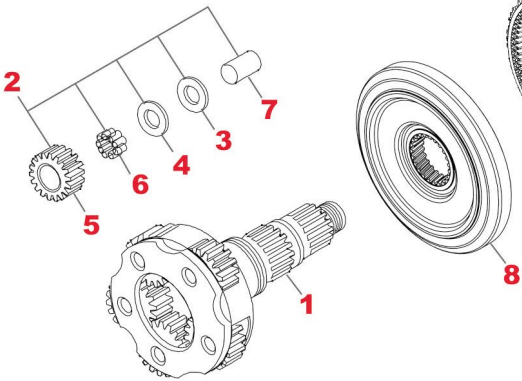

CH	FIG.	TAS no.	OEM no.	Description	Qty	Nota	Note1	Ex/ Cross	Ex/ Cross
C04	1	T49667	20590147	PLANETARY CARRIER W/GEARS	1	Old (#)	W/OUT Retarder		
C04	1	T49668	20590148	PLANETARY CARRIER W/GEARS	1	Old (#)	W/OUT Retarder		
C04	1	T49670	20733118	PLANETARY CARRIER W/GEARS	1	Old (#)	WITH Retarder		
C04	1	T49671	20733119	PLANETARY CARRIER W/GEARS	1	Old (#)	WITH Retarder		
C04	1	T49669	22502019	PLANETARY CARRIER W/GEARS	1			21021416	20846416
C04	2	T41895	22761701	PLANETARY REPAIR KIT	1		5 Series Kit		
C04	3	T41896	20483601	WASHER	10				
C04	4	T41897	20483600	WASHER	10				
C04	5	T41898	20483611	PLANETARY GEAR	5				
C04	6	T41899	22544210	NEEDLE KIT	5				
C04	7	T41900	20515814	PIN	5				
C04	8	T55291	21751233	SYNCHRO CONE (23-77T.)	1		W/OUT Retarder	21480996	21009061
C04	8	T59494	21753642	SYNCHRO CONE (23-77T.)	1		WITH Retarder	21480998	21009062
C04	9	T49683	21110728	RING GEAR (72-77T.)	1		W/OUT Retarder	20726338	
C04	9	T49684	21110726	RING GEAR (72-77T.)	1		WITH Retarder	20741935	
C04	10	T49682	21430239	SYNCHRO RING (CARBON FIBER)	1	(P)		21101488	20782303
C04	10	T63670	21482856	SYNCHRO RING (CARBON FIBER)	1	(Q)			
C04	10	T94007	21482856 MO	SYNCHRO RING (MOLYBDENUM)	1	(Q)			

Notes

(P) To be coupled together (Version with 6° 30' Conical Angle)
(Q) To be coupled together (Version with 7° 20' Conical Angle)

(#) To be coupled together (Old Version with Ø 70 mm instead 80 mm bearing)

TRACTOR AUTOMOBILE SPARES
A WORLD OF QUALITY PARTS