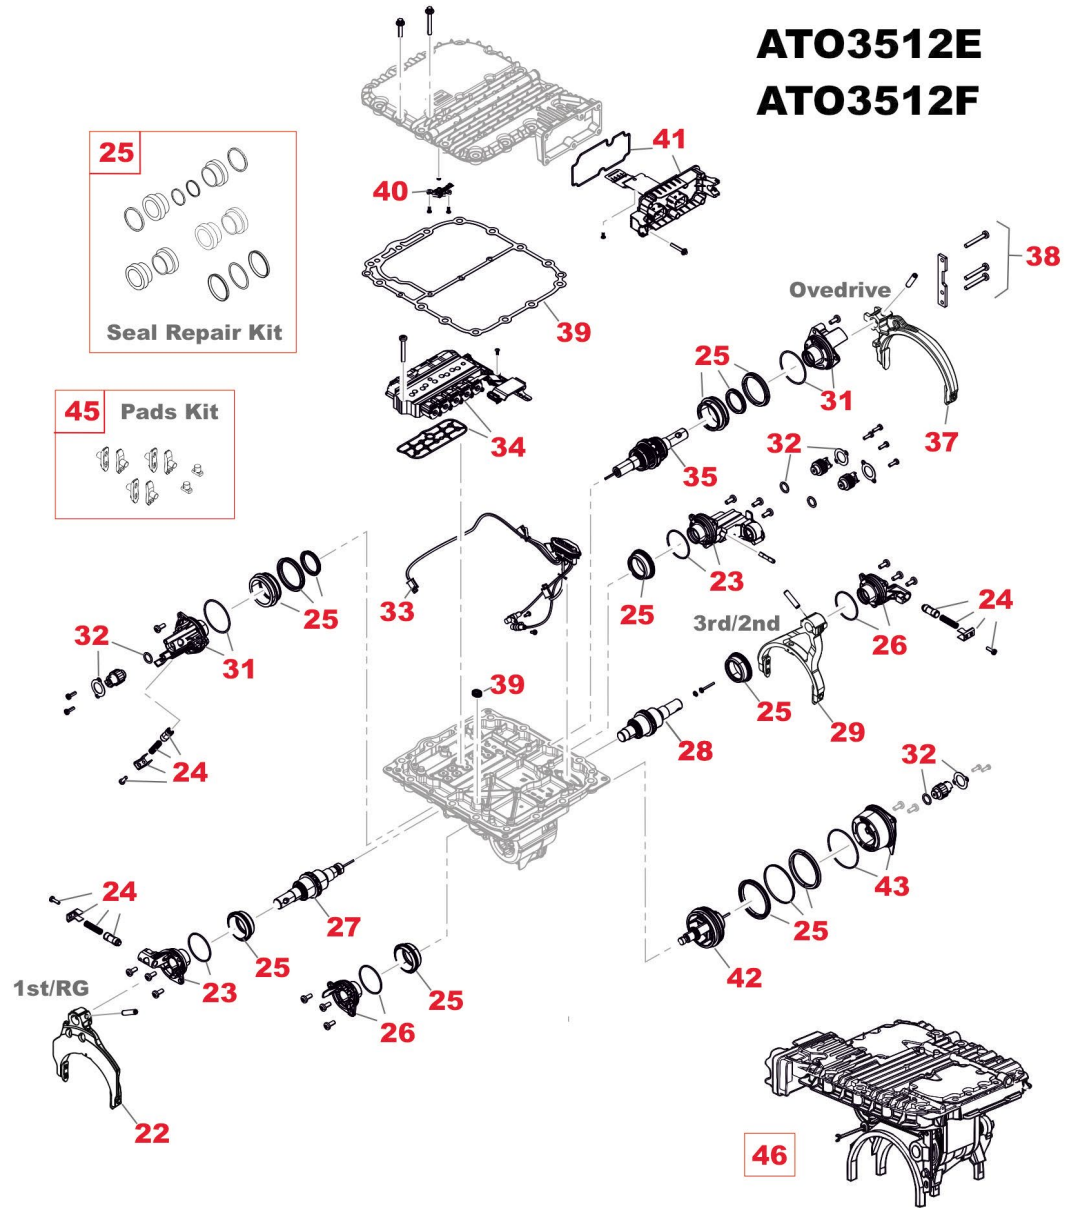

Notes

(P) To be coupled together (Version with 6° 30' Conical Angle)
(Q) To be coupled together (Version with 7° 20' Conical Angle)

(#) To be coupled together (Old Version with Ø 70 mm instead 80 mm bearing)

TRACTOR AUTOMOBILE SPARES
A WORLD OF QUALITY PARTS

ATO3512D

ATO3512E ATO3512F

CH	FIG.	TAS no.	OEM no.	Description	Qty	Note	Note1	Ex/ Cross	Ex/ Cross
C05	1	T41576	21512541	FORK 1ST SPEED & REVERSE	1			21564813	20859786
C05	2	T76670	20562633	REPAIR KIT	1				
C05	3	T41947	20562629	KIT WITH DETENTS	1				
C05	4	T59433	20562630	OIL SEALS RING KIT	1				
C05	5	T76668	20562635	REPAIR KIT	1				
C05	6	T75872	22781280	TIE ROD	1			21302093	20562109
C05	7	T41947	20562629	KIT WITH DETENTS	1				
C05	8	T41574	21513170	FORK 2ND-3RD SPEED	1			20859973	
C05	9	T63369	20562111	TIE ROD	1				
C05	10	T41927	20562636	CYLINDER	1				
C05	11	T41929	20562642	SENSOR	1				
C05	12	T59432	21302092	TIE ROD	1			20562107	
C05	13	T63363	21511649	FORK OVERDRIVE	1			8172473	
C05	14	T59460	20845917	BRACKET	1				
C05	15	T59451	20562631	SPLIT CYLINDER COVER KIT	1				
C05	16	T63364	21786063	TIE ROD	1			21302091	20562105
C05	17	T41814	22117441	CONNECTION BRIDGE TYPE D	1			21068284	
C05	18	T57836	20785252	GASKET KIT	1			20562626	

Notes

TRACTOR AUTOMOBILE SPARES
A WORLD OF QUALITY PARTS

Page 33

ATO3512D

ATO3512E ATO3512F

CH	FIG.	TAS no.	OEM no.	Description	Qty	Note	Note1	Ex/ Cross	Ex/ Cross
C05	38	T41939	22242766	BRAKET	1				
C05	39	T41941	21911585	GASKET	1				
C05	40	T41943	22242765	PRESSURE SENSOR	1				
C05	41	T41945	22242764	CONNECTION SUPPORT WITH SEALING	1				
C05	42	T63369	20562111	TIE ROD	1				
C05	43	T41927	20562636	CYLINDER	1				
C05	45	T63314	20968999	KIT PINS + SLIDING BLOCK	1				
C05	46	T41884	22780685	TRANSMISSION CONTROL UNIT TYPE E-F	1			21949395	