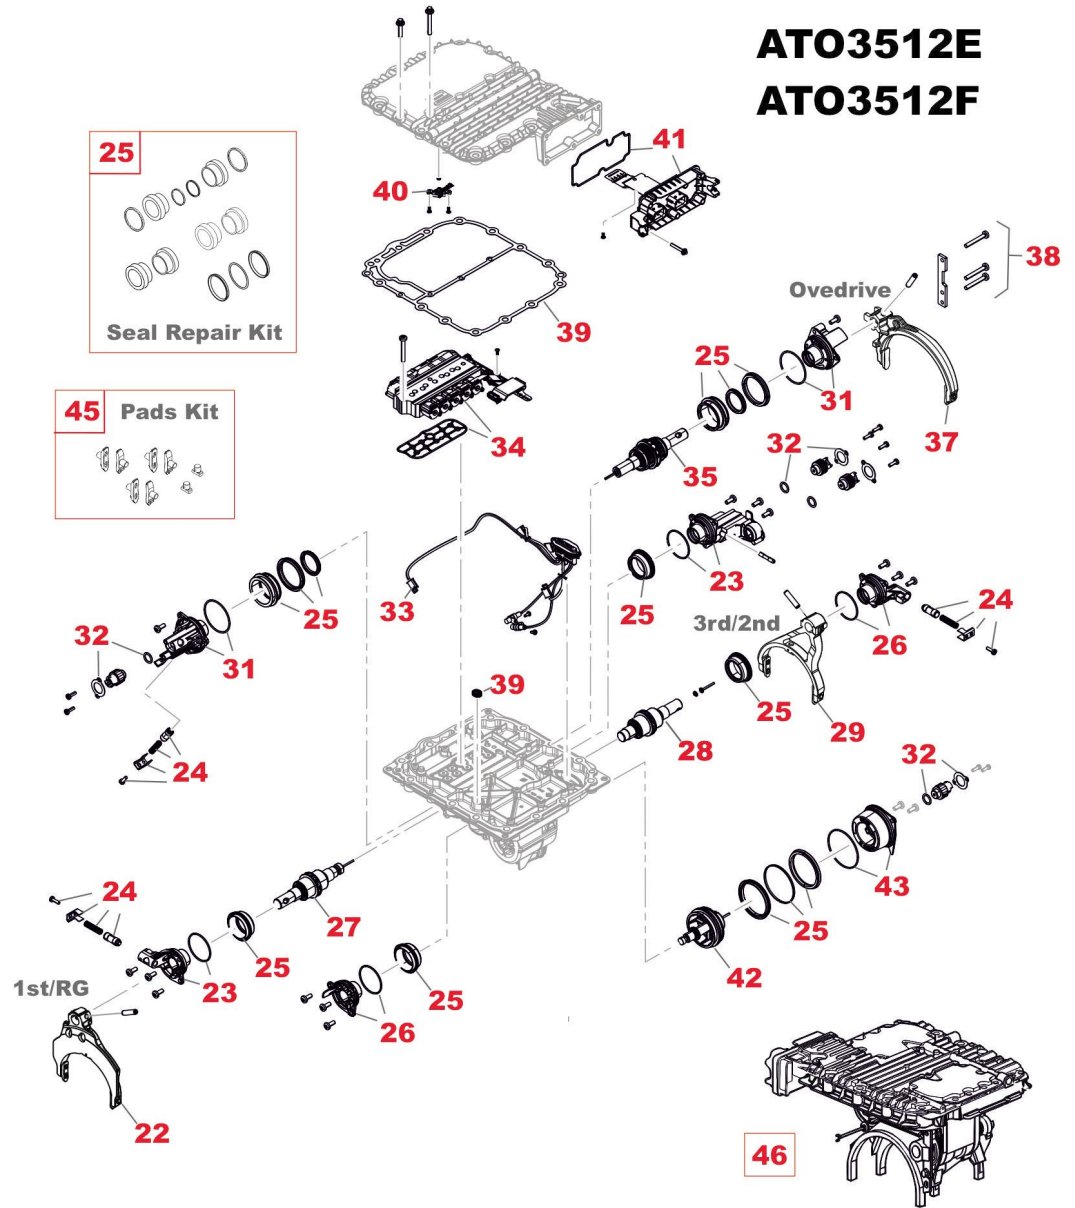

Notes

(P) To be coupled together (Version with 6° 30' Conical Angle)
(Q) To be coupled together (Version with 7° 20' Conical Angle)

(#) To be coupled together (Old Version with Ø 70 mm instead 80 mm bearing)

TRACTOR AUTOMOBILE SPARES
A WORLD OF QUALITY PARTS

ATO3512D

ATO3512E ATO3512F

CH	FIG.	TAS no.	OEM no.	Description	Qty	Note	Note1	Ex/ Cross	Ex/ Cross
C05	1	T41576	21512541	FORK 1ST SPEED & REVERSE	1			21564813	20859786
C05	2	T76670	20562633	REPAIR KIT	1				
C05	3	T41947	20562629	KIT WITH DETENTS	1				
C05	4	T59433	20562630	OIL SEALS RING KIT	1				
C05	5	T76668	20562635	REPAIR KIT	1				
C05	6	T75872	22781280	TIE ROD	1			21302093	20562109
C05	7	T41947	20562629	KIT WITH DETENTS	1				
C05	8	T41574	21513170	FORK 2ND-3RD SPEED	1			20859973	
C05	9	T63369	20562111	TIE ROD	1				
C05	10	T41927	20562636	CYLINDER	1				
C05	11	T41929	20562642	SENSOR	1				
C05	12	T59432	21302092	TIE ROD	1			20562107	
C05	13	T63363	21511649	FORK OVERDRIVE	1			8172473	
C05	14	T59460	20845917	BRACKET	1				
C05	15	T59451	20562631	SPLIT CYLINDER COVER KIT	1				
C05	16	T63364	21786063	TIE ROD	1			21302091	20562105
C05	17	T41814	22117441	CONNECTION BRIDGE TYPE D	1			21068284	
C05	18	T57836	20785252	GASKET KIT	1			20562626	