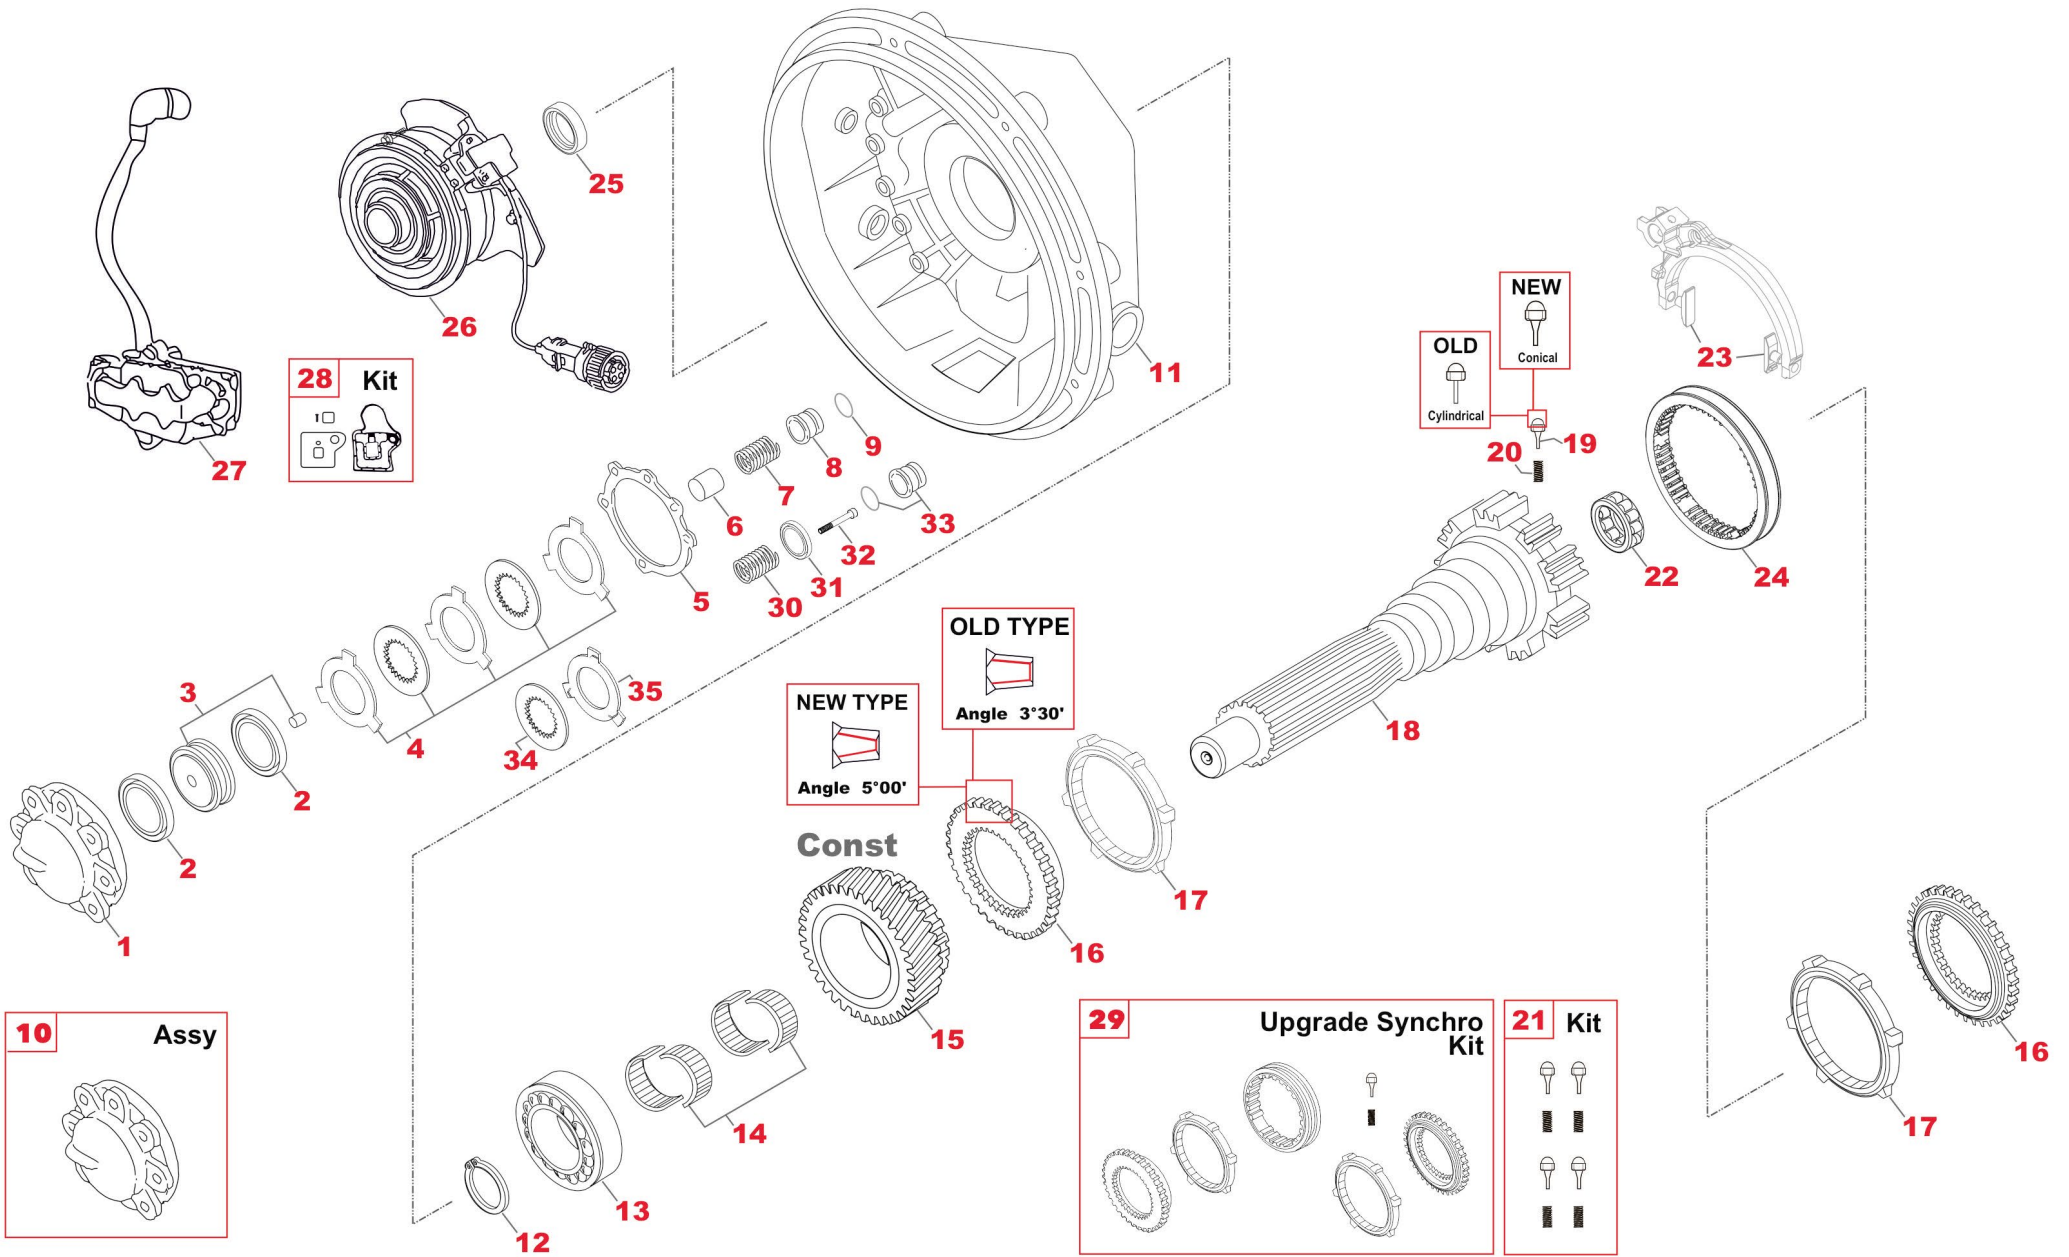

CH	FIG.	TAS no.	OEM no.	Description	Qty	Note	Note1	Ex/ Cross	Ex/ Cross
C01	1	T59455	20483327	COVER	1		"D-E" Type		
C01	1	T65304	22617685	COVER	1		"F" Type		
C01	2	T47328	3192614	OIL SEAL RING (91X74,8X5,5)	2				
C01	3	T78262	22312634	PISTON	1		"D-E" Type	21011563	8171302
C01	3	T65307	22249234	PISTON	1		"F" Type		
C01	4	T78263	21666546	DISCS KIT	1		"D-E" Type	21054210	8172818
C01	4	T65309	22678842	DISCS KIT	1		"F" Type		
C01	5	T59458	20497205	GASKET	1				
C01	6	T63667	3192575	PLUNGER	1		"D-E" Type		
C01	7	T73533	8171668	SPRING (14,6X2,5X23,7)	1		"D-E" Type		
C01	8	T78264	3192573	BACKSTOP	1		"D-E" Type		
C01	9	T51251	949657	O-RING (22,2X3)	1		"D-E" Type		
C01	10	T41890	TAS41890	REPAIR KIT	1	ASSY	"D-E" Type		
C01	10	T65315	TAS65315	REPAIR KIT	1	ASSY	"F" Type		
C01	11	T63389	21679940	HOUSING GEARBOX FRONT	1				
C01	12	T46222	1521473	RETAINER RING (T.3,20)	1				
C01	12	T46223	1521474	RETAINER RING (T.3,30)	1				
C01	12	T46224	1521475	RETAINER RING (T.3,40)	1				

Notes

- (A) To be coupled together (Version with 3° 30' Conical Angle)
  (B) To be coupled together (Version with 5° 00' Conical Angle)

TRACTOR AUTOMOBILE SPARES
A WORLD OF QUALITY PARTS