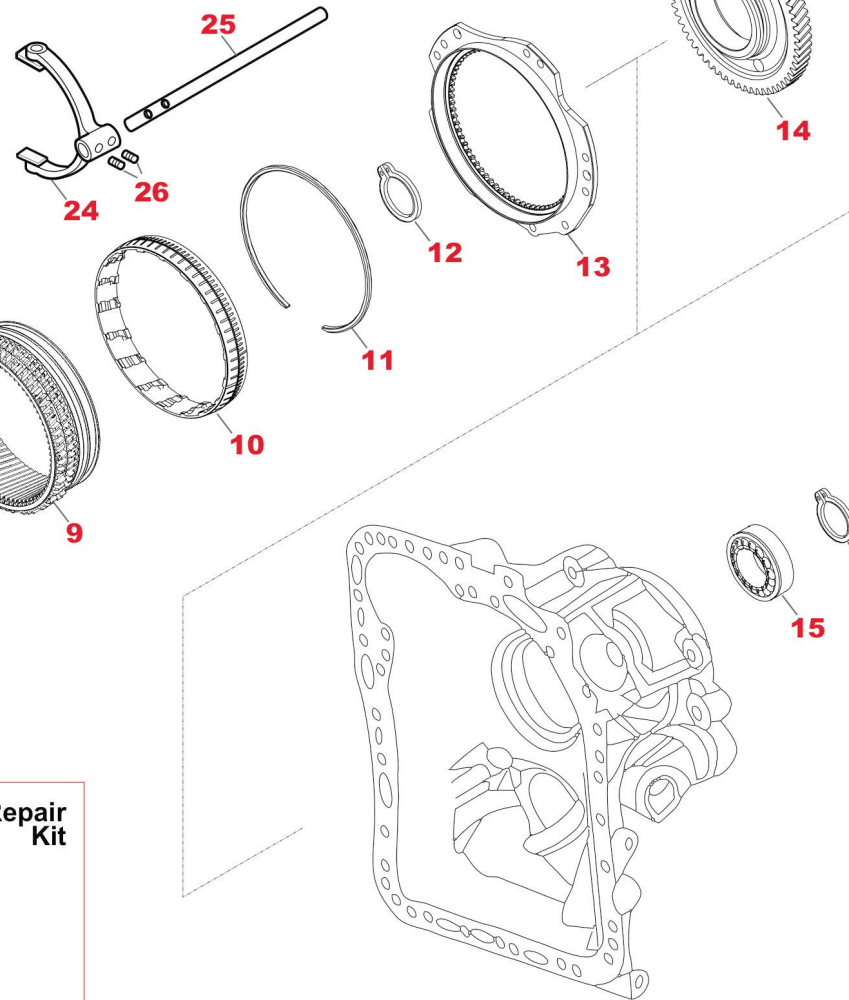

Notes

(P) To be coupled together (Version with 6° 30' Conical Angle)
(Q) To be coupled together (Version with 7° 20' Conical Angle)

(#) To be coupled together (Old Version with Ø 70 mm instead 80 mm bearing)

TRACTOR AUTOMOBILE SPARES
A WORLD OF QUALITY PARTS

CH	FIG.	TAS no.	OEM no.	Description	Qty	Note	Note1	Ex/ Cross	Ex/ Cross
C04	11	T49685	20737310	ELASTIC RING	1				
C04	12	T46220	951080	SEEGER RING (103,54X110X4)	1				
C04	13	T49561	21108695	SYNCHRO CONE (72T.)	1	(P)		20891188	20756925
C04	13	T63668	21482847	SYNCHRO CONE (72T.)	1	(Q)			
C04	14	T71105	20585994	RETARDER GEAR (63T.)	1	Old (#)			
C04	14	T49562	21010667	RETARDER GEAR (63T.)	1			20785178	
C04	15	T46306	21170624	BALL BEARING (70X140X26)	1	Old (#)		21001091	1652604
C04	15	T46305	21005761	BALL BEARING (80X140X26)	1			20785448	21001044
C04	16	T46308	914556	LOCK RING (T.4,00)	1				
C04	16	T46311	1652804	LOCK RING (T.3,90)	1				
C04	16	T46310	1652803	LOCK RING (T.3,80)	1				
C04	16	T46309	1652802	LOCK RING (T.3,70)	1				
C04	17	T46312	3191944	WHEEL SENSOR	1	Old (#)			
C04	17	T46313	20774242	WHEEL SENSOR	1				
C04	17	T46314	20784855	WHEEL SENSOR	1				
C04	18	T38580	1652776	OIL SEAL RING (90X145X10)	1	Old (#)			
C04	18	T46315	20791305	OIL SEAL RING (95X145X10)	1				
C04	19	T46316	1652622	OIL SEAL RING (90X111X6/8)	1	Old (#)		1523124	