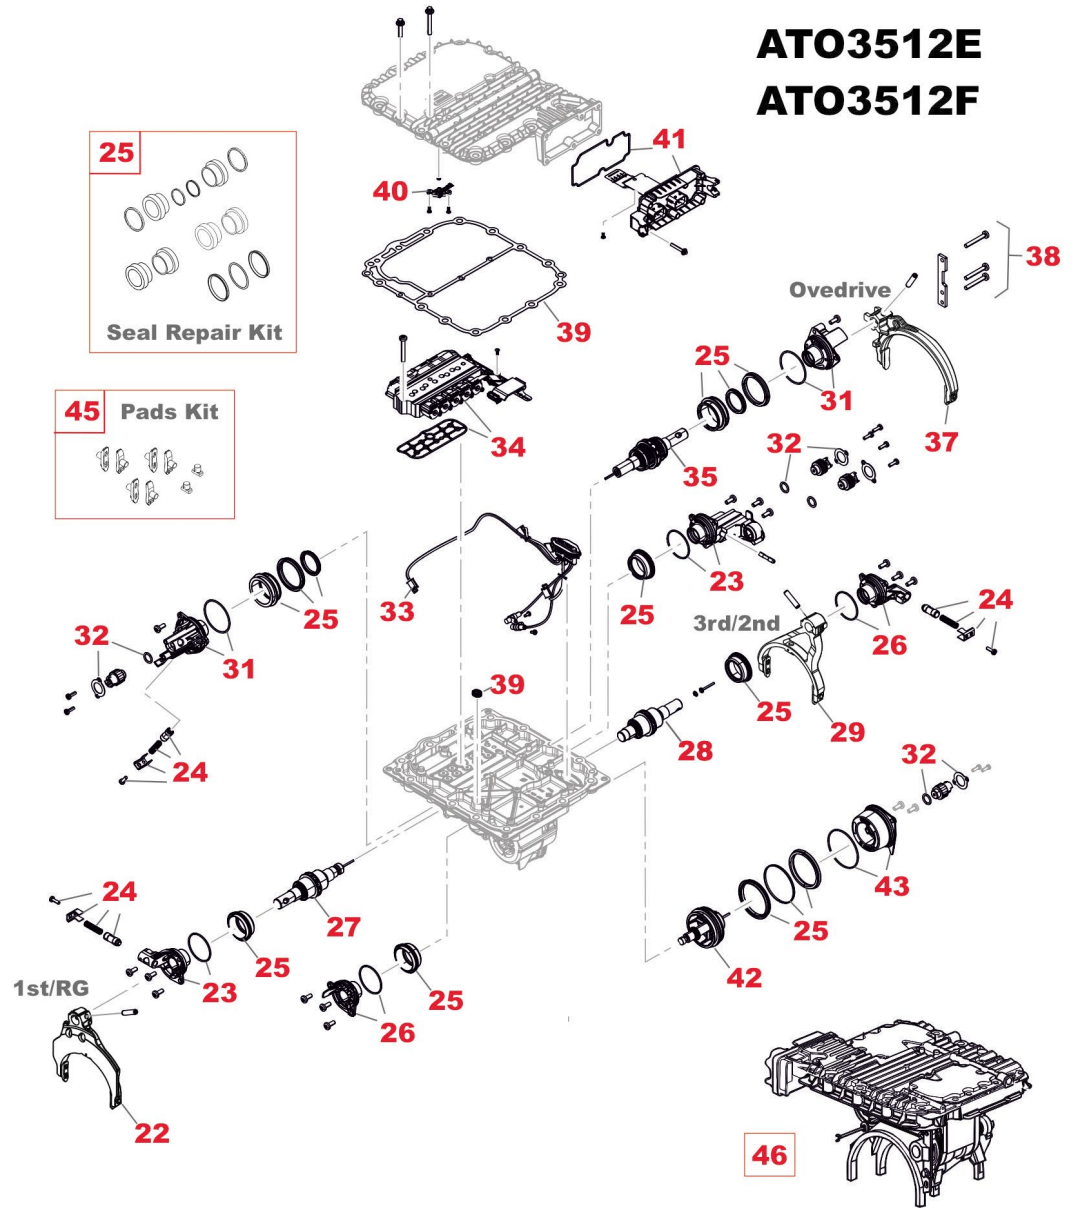

Notes

(P) To be coupled together (Version with 6° 30' Conical Angle)
(Q) To be coupled together (Version with 7° 20' Conical Angle)

(#) To be coupled together (Old Version with Ø 70 mm instead 80 mm bearing)

Notes

TRACTOR AUTOMOBILE SPARES
A WORLD OF QUALITY PARTS

ATO3512D

ATO3512E ATO3512F

CH	FIG.	TAS no.	OEM no.	Description	Qty	Note	Note1	Ex/ Cross	Ex/ Cross
C05	19	T41501	21068286	REPAIR KIT PRESSURE SENSOR	1			20761735	
C05	20	T59434	20562628	KIT PINS + SLIDING BLOCK	1	Old Type	With Slide D.11,00 mm		
C05	20	T63314	20968999	KIT PINS + SLIDING BLOCK	1	New Type	With Slide D.12,00 mm		
C05	21	T41878	21571890	TRANSMISSION CONTROL UNIT TYPE D	1		With Sensor 72 T.	21244590	
C05	22	T41923	21678722	FORK 1ST SPEED & REVERSE	1				
C05	23	T41937	21911592	CYLINDER	1				
C05	24	T41947	20562629	KIT WITH DETENTS	1				
C05	25	T59433	20562630	OIL SEALS RING KIT	1				
C05	26	T41933	21911596	CYLINDER COVER	1				
C05	27	T59432	21302092	TIE ROD	1			20562107	
C05	28	T75872	22781280	TIE ROD	1			21302093	20562109
C05	29	T41574	21513170	FORK 2ND-3RD SPEED	1			20859973	
C05	31	T41925	21911591	CYLINDER COVER	1				
C05	32	T41929	20562642	SENSOR	1				
C05	33	T41935	21911586	CONNECTING BRIGDE	1				
C05	34	T41931	21911584	VALVE	1				
C05	35	T63364	21786063	TIE ROD	1			21302091	20562105
C05	37	T63363	21511649	FORK OVERDRIVE	1			8172473	