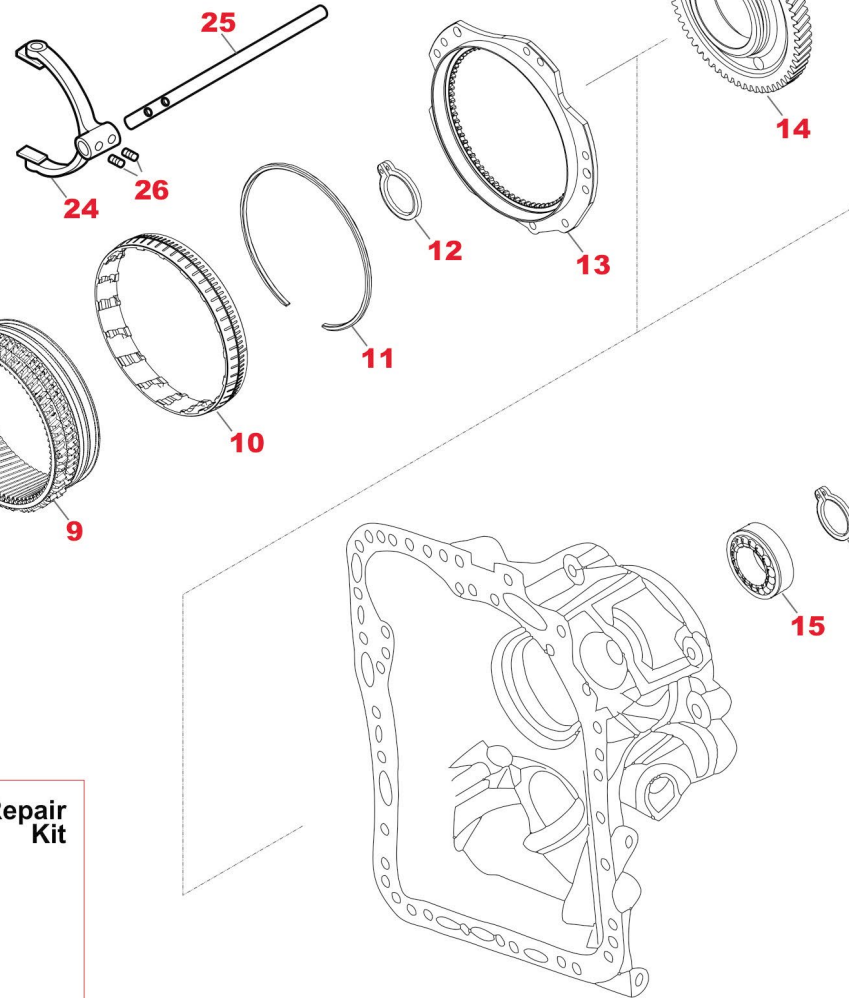

CH	FIG.	TAS no.	OEM no.	Description	Qty	Nota	Note1	Ex/ Cross	Ex/ Cross
C04	1	T49667	20590147	PLANETARY CARRIER W/GEARS	1	Old (#)	W/OUT Retarder		
C04	1	T49668	20590148	PLANETARY CARRIER W/GEARS	1	Old (#)	W/OUT Retarder		
C04	1	T49670	20733118	PLANETARY CARRIER W/GEARS	1	Old (#)	WITH Retarder		
C04	1	T49671	20733119	PLANETARY CARRIER W/GEARS	1	Old (#)	WITH Retarder		
C04	1	T49669	22502019	PLANETARY CARRIER W/GEARS	1			21021416	20846416
C04	2	T41895	22761701	PLANETARY REPAIR KIT	1		5 Series Kit		
C04	3	T41896	20483601	WASHER	10				
C04	4	T41897	20483600	WASHER	10				
C04	5	T41898	20483611	PLANETARY GEAR	5				
C04	6	T41899	22544210	NEEDLE KIT	5				
C04	7	T41900	20515814	PIN	5				
C04	8	T55291	21751233	SYNCHRO CONE (23-77T.)	1		W/OUT Retarder	21480996	21009061
C04	8	T59494	21753642	SYNCHRO CONE (23-77T.)	1		WITH Retarder	21480998	21009062
C04	9	T49683	21110728	RING GEAR (72-77T.)	1		W/OUT Retarder	20726338	
C04	9	T49684	21110726	RING GEAR (72-77T.)	1		WITH Retarder	20741935	
C04	10	T49682	21430239	SYNCHRO RING (CARBON FIBER)	1	(P)		21101488	20782303
C04	10	T63670	21482856	SYNCHRO RING (CARBON FIBER)	1	(Q)			
C04	10	T94007	21482856 MO	SYNCHRO RING (MOLYBDENUM)	1	(Q)			

Notes

(P) To be coupled together (Version with 6° 30' Conical Angle)
(Q) To be coupled together (Version with 7° 20' Conical Angle)

(#) To be coupled together (Old Version with Ø 70 mm instead 80 mm bearing)

TRACTOR AUTOMOBILE SPARES
A WORLD OF QUALITY PARTS