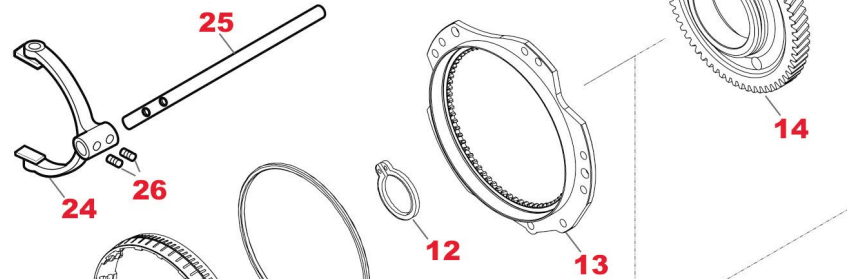

CH	FIG.	TAS no.	OEM no.	Description	Qty	Nota	Note1	Ex/ Cross	Ex/ Cross
C04	19	T46317	20791222	OIL SEAL RING (90X111X8)	1				
C04	20	T46318	8172618	FLANGE OUTPUT	1	Old (#)	W/OUT Retarder		
C04	20	T46989	8172620	FLANGE OUTPUT	1	Old (#)	W/OUT Retarder		
C04	20	T75877	20498990	FLANGE OUTPUT	1	Old (#)	WITH Retarder		
C04	20	T46319	22238212	FLANGE OUTPUT	1			20773853	21369349
C04	21	T46320	976053	O-RING (59X70,4X5,7)	1	Old (#)			
C04	21	T46321	976055	O-RING (69,2X5,7)	1				
C04	22	T46322	8171338	NUT (M60X2)	1			1672160	8171956
C04	23	T49563	21008411	REPAIR KIT	1	Old (#)			
C04	23	T75881	21008412	REPAIR KIT	1				
C04	24	T75886	21510395	FORK	1			20579443	20579437
C04	25	T49666	20571534	TIE ROD	1				
C04	26	T49665	1652847	SCREW	2				
C04	27	T49677	21768926	REPAIR KIT W/OUT RETARDER	1		W/OUT Retarder	21571607	21441385
C04	27	T49674	21768927	REPAIR KIT W/RETARDER	1		WITH Retarder	21571608	21441386
C04	28	T73513	21671435	REPAIR KIT W/OUT RETARDER	1		W/OUT Retarder		
C04	28	T41910	TAS41910	REPAIR KIT W/RETARDER	1		WITH Retarder		
C04	29	T76018	21479106	OIL FILTER	1			22419050	85108176

Notes

(P) To be coupled together (Version with 6° 30' Conical Angle)
(Q) To be coupled together (Version with 7° 20' Conical Angle)

(#) To be coupled together (Old Version with Ø 70 mm instead 80 mm bearing)

TRACTOR AUTOMOBILE SPARES
A WORLD OF QUALITY PARTS