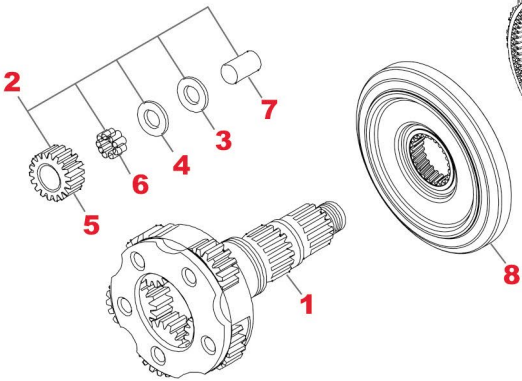

CH	FIG.	TAS no.	OEM no.	Description	Qty	Note	Note1	Ex/ Cross	Ex/ Cross
C04	11	T49685	20737310	ELASTIC RING	1				
C04	12	T46220	951080	SEEGER RING (103,54X110X4)	1				
C04	13	T49561	21108695	SYNCHRO CONE (72T.)	1	(P)		20891188	20756925
C04	13	T63668	21482847	SYNCHRO CONE (72T.)	1	(Q)			
C04	14	T71105	20585994	RETARDER GEAR (63T.)	1	Old (#)			
C04	14	T49562	21010667	RETARDER GEAR (63T.)	1			20785178	
C04	15	T46306	21170624	BALL BEARING (70X140X26)	1	Old (#)		21001091	1652604
C04	15	T46305	21005761	BALL BEARING (80X140X26)	1			20785448	21001044
C04	16	T46308	914556	LOCK RING (T.4,00)	1				
C04	16	T46311	1652804	LOCK RING (T.3,90)	1				
C04	16	T46310	1652803	LOCK RING (T.3,80)	1				
C04	16	T46309	1652802	LOCK RING (T.3,70)	1				
C04	17	T46312	3191944	WHEEL SENSOR	1	Old (#)			
C04	17	T46313	20774242	WHEEL SENSOR	1				
C04	17	T46314	20784855	WHEEL SENSOR	1				
C04	18	T38580	1652776	OIL SEAL RING (90X145X10)	1	Old (#)			
C04	18	T46315	20791305	OIL SEAL RING (95X145X10)	1				
C04	19	T46316	1652622	OIL SEAL RING (90X111X6/8)	1	Old (#)		1523124	

Notes

(P) To be coupled together (Version with 6° 30' Conical Angle)
(Q) To be coupled together (Version with 7° 20' Conical Angle)

(#) To be coupled together (Old Version with Ø 70 mm instead 80 mm bearing)

TRACTOR AUTOMOBILE SPARES
A WORLD OF QUALITY PARTS