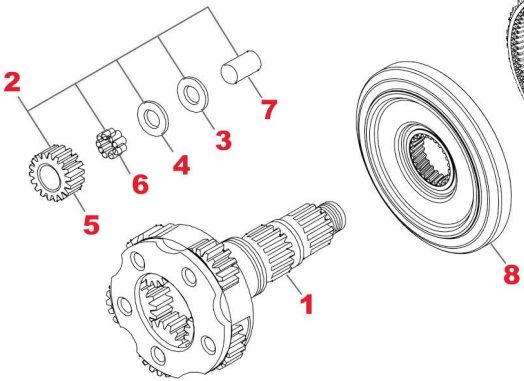

CH	FIG.	TAS no.	OEM no.	Description	Qty	Nota	Note1	Ex/ Cross	Ex/ Cross
C04	19	T46317	20791222	OIL SEAL RING (90X111X8)	1				
C04	20	T46318	8172618	FLANGE OUTPUT	1	Old (#)	W/OUT Retarder		
C04	20	T46989	8172620	FLANGE OUTPUT	1	Old (#)	W/OUT Retarder		
C04	20	T75877	20498990	FLANGE OUTPUT	1	Old (#)	WITH Retarder		
C04	20	T46319	22238212	FLANGE OUTPUT	1			20773853	21369349
C04	21	T46320	976053	O-RING (59X70,4X5,7)	1	Old (#)			
C04	21	T46321	976055	O-RING (69,2X5,7)	1				
C04	22	T46322	8171338	NUT (M60X2)	1			1672160	8171956
C04	23	T49563	21008411	REPAIR KIT	1	Old (#)			
C04	23	T75881	21008412	REPAIR KIT	1				
C04	24	T75886	21510395	FORK	1			20579443	20579437
C04	25	T49666	20571534	TIE ROD	1				
C04	26	T49665	1652847	SCREW	2				
C04	27	T49677	21768926	REPAIR KIT W/OUT RETARDER	1		W/OUT Retarder	21571607	21441385
C04	27	T49674	21768927	REPAIR KIT W/RETARDER	1		WITH Retarder	21571608	21441386
C04	28	T73513	21671435	REPAIR KIT W/OUT RETARDER	1		W/OUT Retarder		
C04	28	T41910	TAS41910	REPAIR KIT W/RETARDER	1		WITH Retarder		
C04	29	T76018	21479106	OIL FILTER	1			22419050	85108176

Notes

(P) To be coupled together (Version with 6° 30' Conical Angle)
(Q) To be coupled together (Version with 7° 20' Conical Angle)

(#) To be coupled together (Old Version with Ø 70 mm instead 80 mm bearing)

TRACTOR AUTOMOBILE SPARES
A WORLD OF QUALITY PARTS