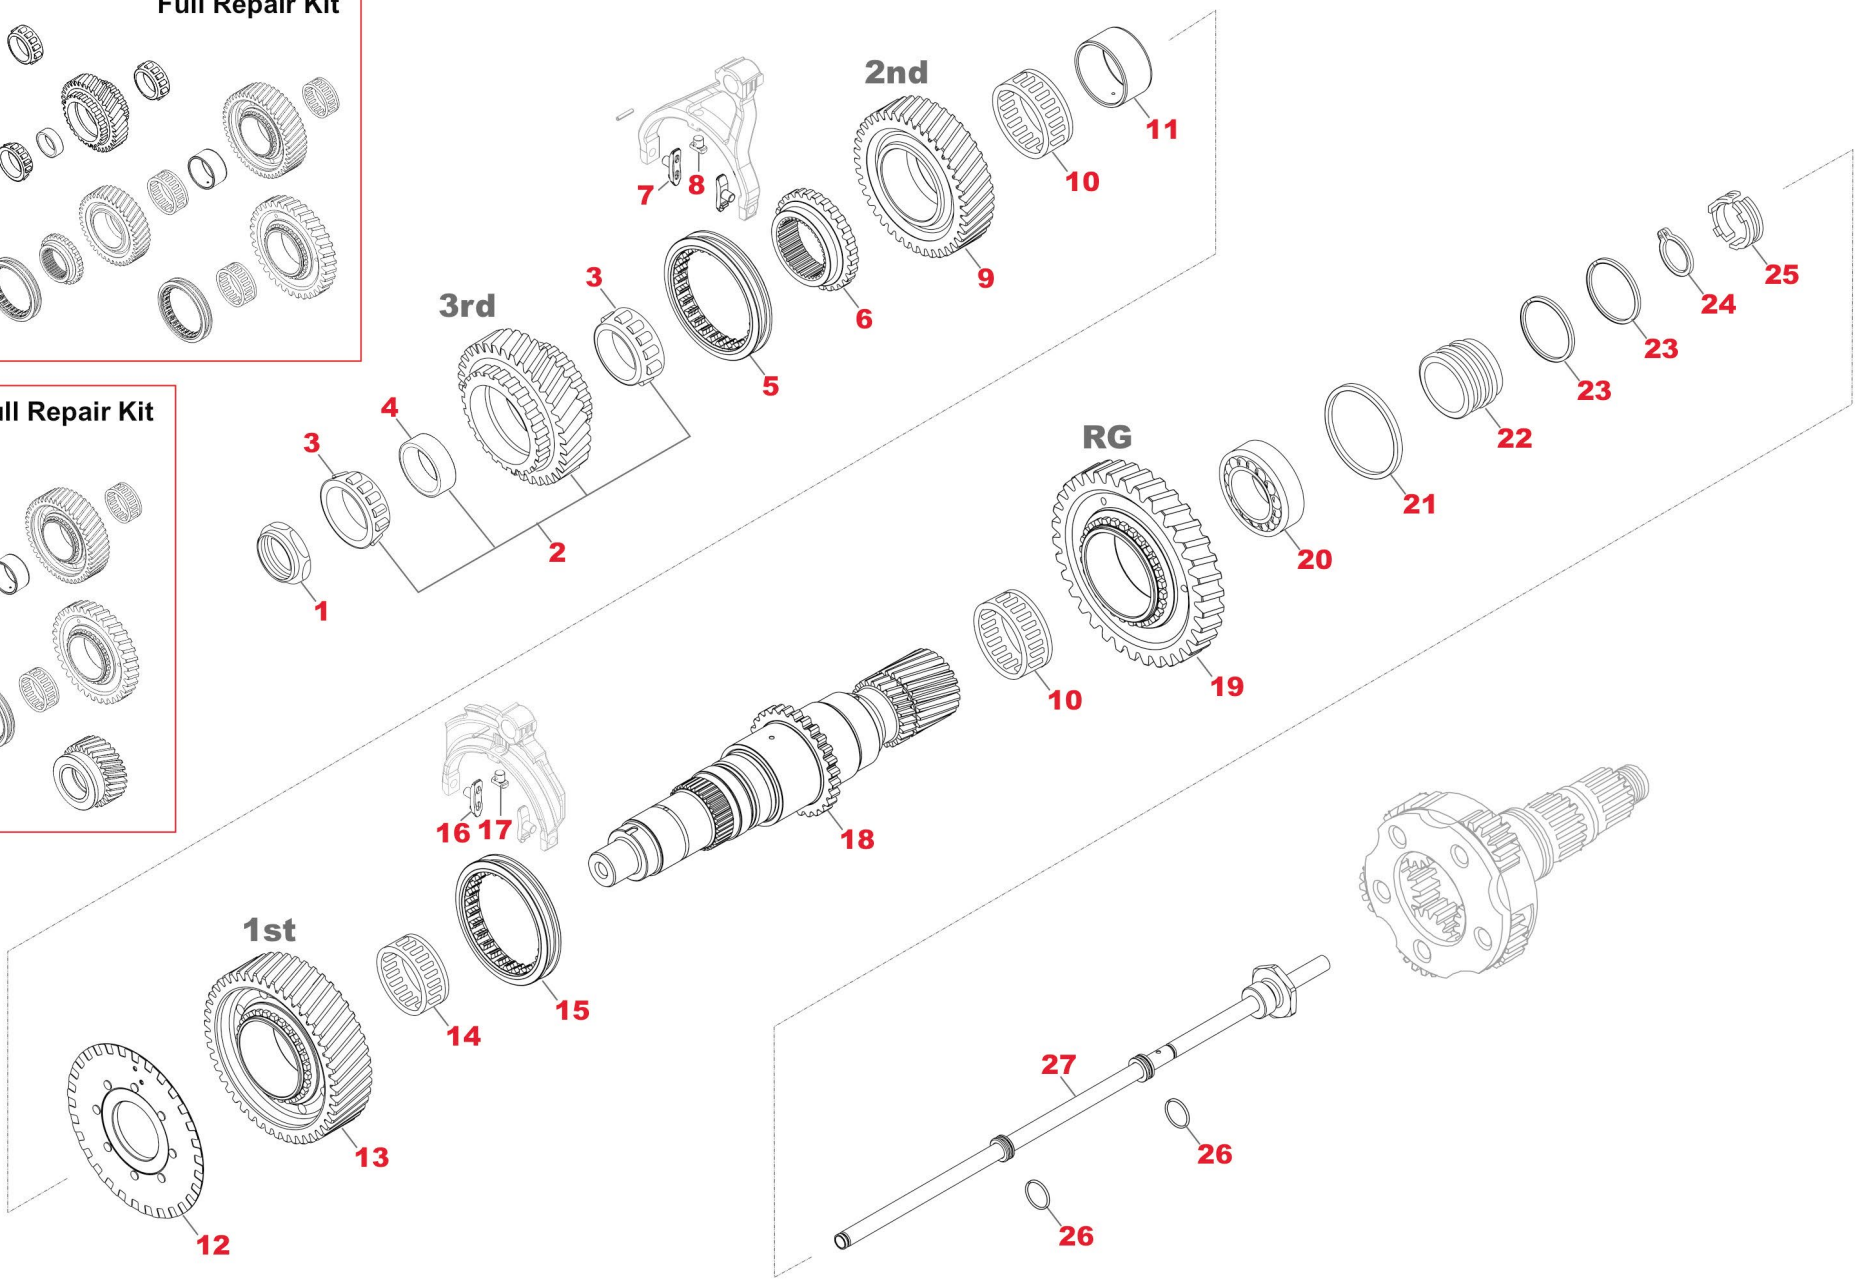

CH	FIG.	TAS no.	OEM no.	Description	Qty	Note	Note1	Ex/ Cross	Ex/ Cross
C02	21	T54999	25640737	SHIM (T.1,18)	1				
C02	21	T55000	25640736	SHIM (T.1,14)	1				
C02	21	T63324	25640735	SHIM (T.1,10)	1				
C02	21	T63368	25640734	SHIM (T.1,06)	1				
C02	21	T63368	25640734	SHIM (T.1,06)	1				
C02	21	T63322	25640733	SHIM (T.1,02)	1				
C02	21	T63320	25640732	SHIM (T.0,98)	1				
C02	22	T49656	21695754	SPACER	1			21339270	20533124
C02	23	T46237	1652820	RING (T.4,50)	2			22328752	
C02	24	T49657	20483569	RETAINER RING (T.4,30)	1				
C02	24	T49658	20507499	RETAINER RING (T.4,20)	1				
C02	24	T49659	20507500	RETAINER RING (T.4,10)	1				
C02	24	T49660	20507501	RETAINER RING (T.4,00)	1				
C02	24	T49661	20507502	RETAINER RING (T.3,90)	1				
C02	24	T49662	20507503	RETAINER RING (T.3,80)	1				
C02	24	T49663	20507504	RETAINER RING (T.3,70)	1				
C02	25	T49686	20740039	RETAINER RING	1				
C02	26	T46239	949656	O-RING (19X3)	2			925059	

Notes

TRACTOR AUTOMOBILE SPARES
A WORLD OF QUALITY PARTS