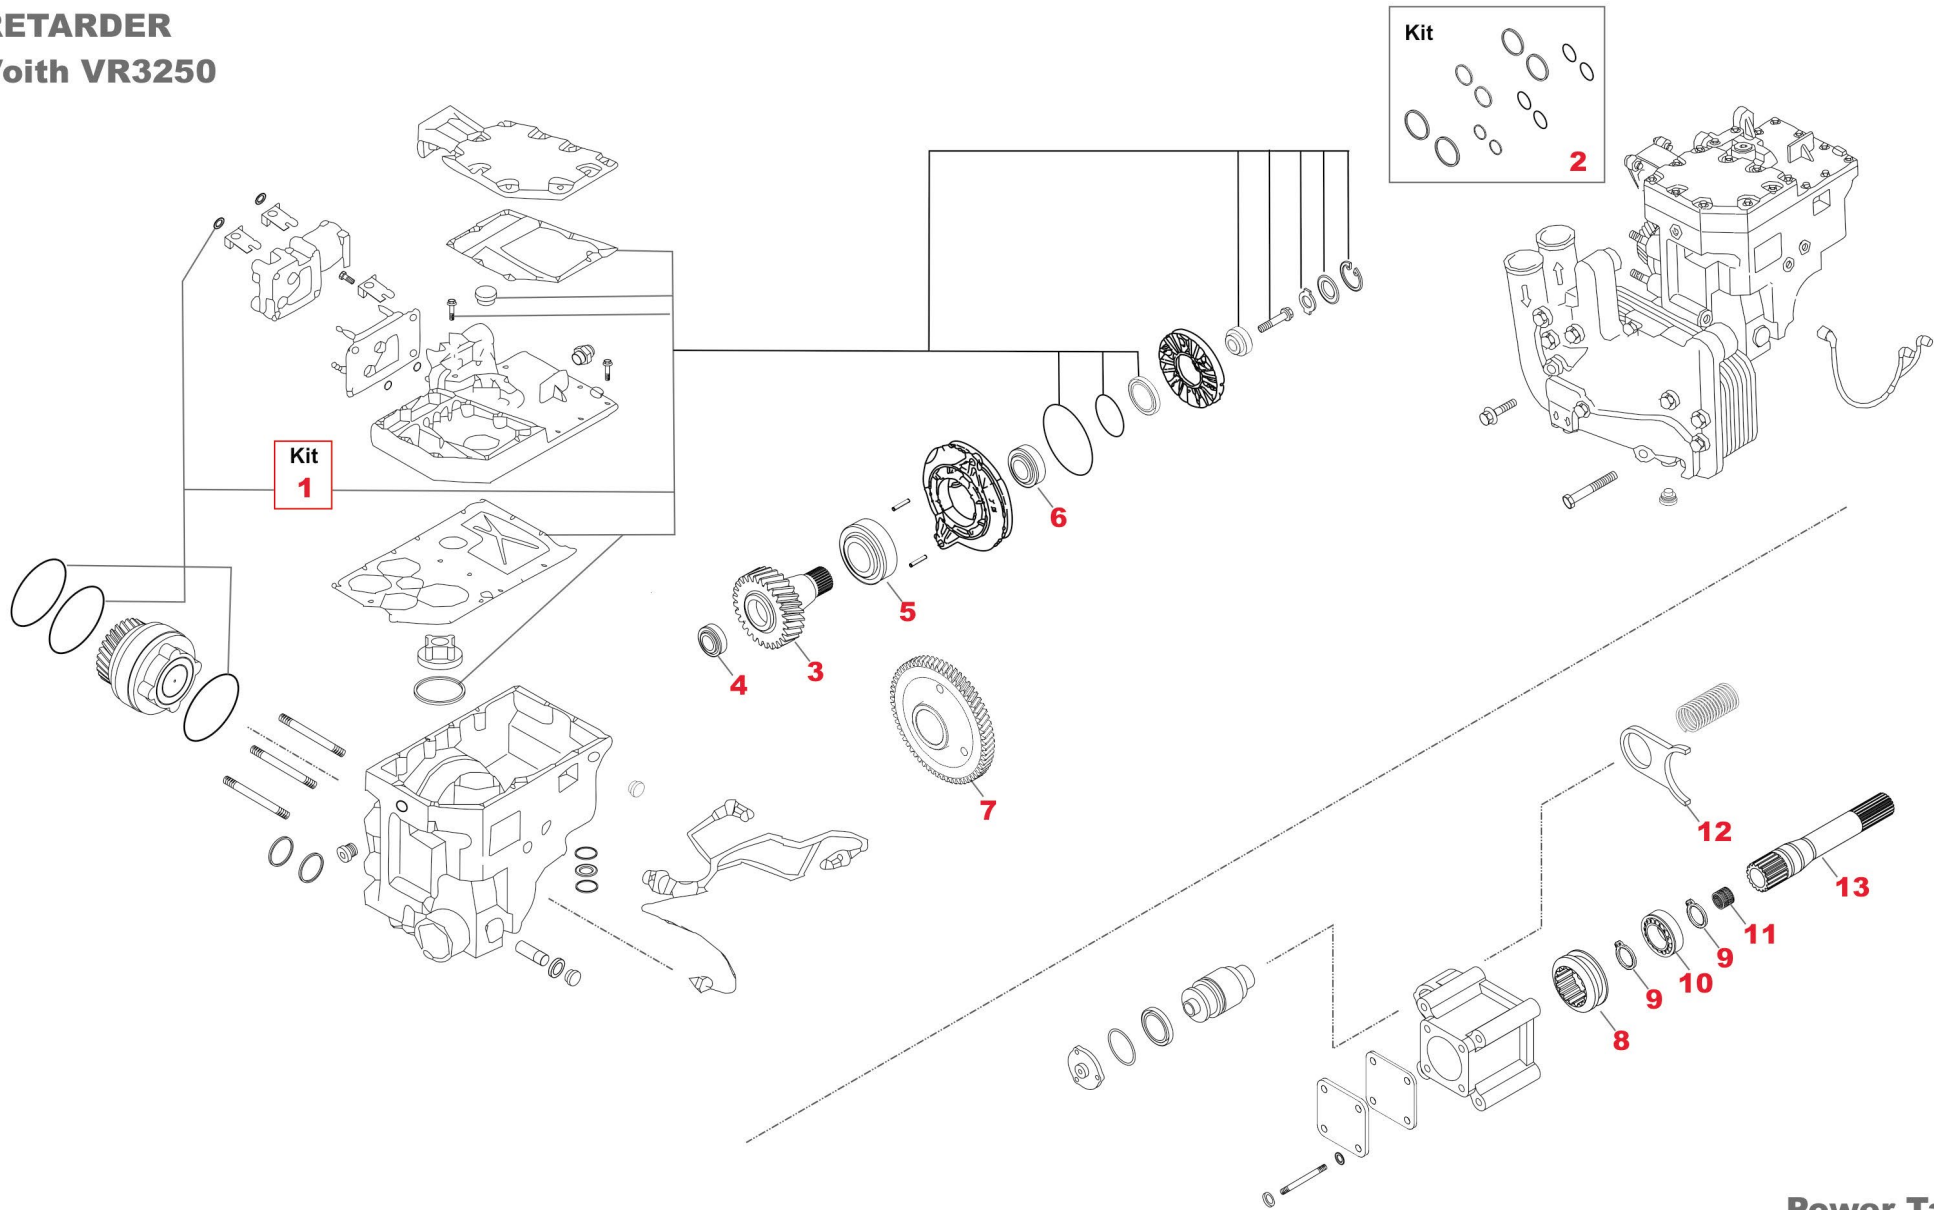

RETARDER Voith VR3250

P.T.O.
Power Take Off

CH	FIG.	TAS no.	OEM no.	Description	Qty	Note	Note1	Ex/ Cross	Ex/ Cross
C07	1	T84066	1530 0046 010	GASKET KIT VOITH RETARDER VR3250 FOR I-SHIFT	1				
C07	2	T76020	8171156	O-RING KIT	1				
C07	3	T81915	67.1153.15	SHAFT VOITH RETARDER VR3250 FOR I-SHIFT	1				
C07	4	T41636	H53054513	NEEDLE BEARING	1			67.2996.10	
C07	5	T41634	1900 1001 810	NEEDLE BEARING ROLLER(60X130X31)	1			NJ312EM.C3	
C07	6	T41635	1900 0874 410	NEEDLE BEARING (40X90X23)	1			QJ 308	
C07	7	T71105	20585994	RETARDER GEAR (63T.)	1				
C07	7	T49562	21010667	RETARDER GEAR (63T.)	1			20785178	
C07	8	T55314	1667266	SLIDING SLEEVE (16T.)	1				
C07	9	T47737	914472	SEEGER RING (T.2,00)	2				
C07	10	T94020	1655380	BEARING (50X90X23)	1				
C07	11	T41731	1655383	ROLLER BEARING (30X35X13)	1			1655383	
C07	12	T41633	1653858	FORK	1				
C07	12	T65612	21016483	FORK	1				
C07	12	T65611	21375084	FORK	1				
C07	13	T74189	20726050	SHAFT P.T.O.	1				

Notes

TRACTOR AUTOMOBILE SPARES
A WORLD OF QUALITY PARTS