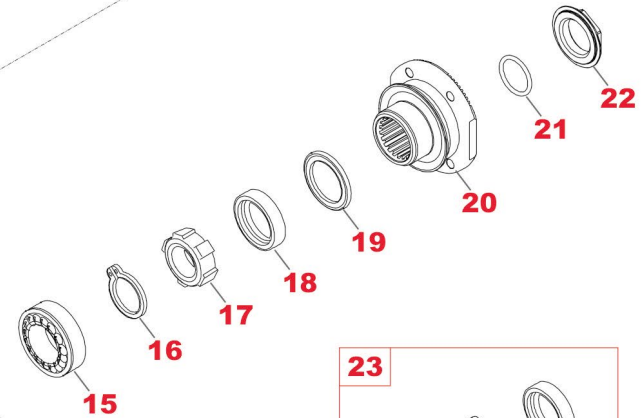

CH	FIG.	TAS no.	OEM no.	Description	Qty	Note	Note1	Ex/ Cross	Ex/ Cross
C04	11	T49685	20737310	ELASTIC RING	1				
C04	12	T46220	951080	SEEGER RING (103,54X110X4)	1				
C04	13	T49561	21108695	SYNCHRO CONE (72T.)	1	(P)		20891188	20756925
C04	13	T63668	21482847	SYNCHRO CONE (72T.)	1	(Q)			
C04	14	T71105	20585994	RETARDER GEAR (63T.)	1	Old (#)			
C04	14	T49562	21010667	RETARDER GEAR (63T.)	1			20785178	
C04	15	T46306	21170624	BALL BEARING (70X140X26)	1	Old (#)		21001091	1652604
C04	15	T46305	21005761	BALL BEARING (80X140X26)	1			20785448	21001044
C04	16	T46308	914556	LOCK RING (T.4,00)	1				
C04	16	T46311	1652804	LOCK RING (T.3,90)	1				
C04	16	T46310	1652803	LOCK RING (T.3,80)	1				
C04	16	T46309	1652802	LOCK RING (T.3,70)	1				
C04	17	T46312	3191944	WHEEL SENSOR	1	Old (#)			
C04	17	T46313	20774242	WHEEL SENSOR	1				
C04	17	T46314	20784855	WHEEL SENSOR	1				
C04	18	T38580	1652776	OIL SEAL RING (90X145X10)	1	Old (#)			
C04	18	T46315	20791305	OIL SEAL RING (95X145X10)	1				
C04	19	T46316	1652622	OIL SEAL RING (90X111X6/8)	1	Old (#)		1523124	

Notes

(P) To be coupled together (Version with 6° 30' Conical Angle)
(Q) To be coupled together (Version with 7° 20' Conical Angle)

(#) To be coupled together (Old Version with Ø 70 mm instead 80 mm bearing)

TRACTOR AUTOMOBILE SPARES
A WORLD OF QUALITY PARTS