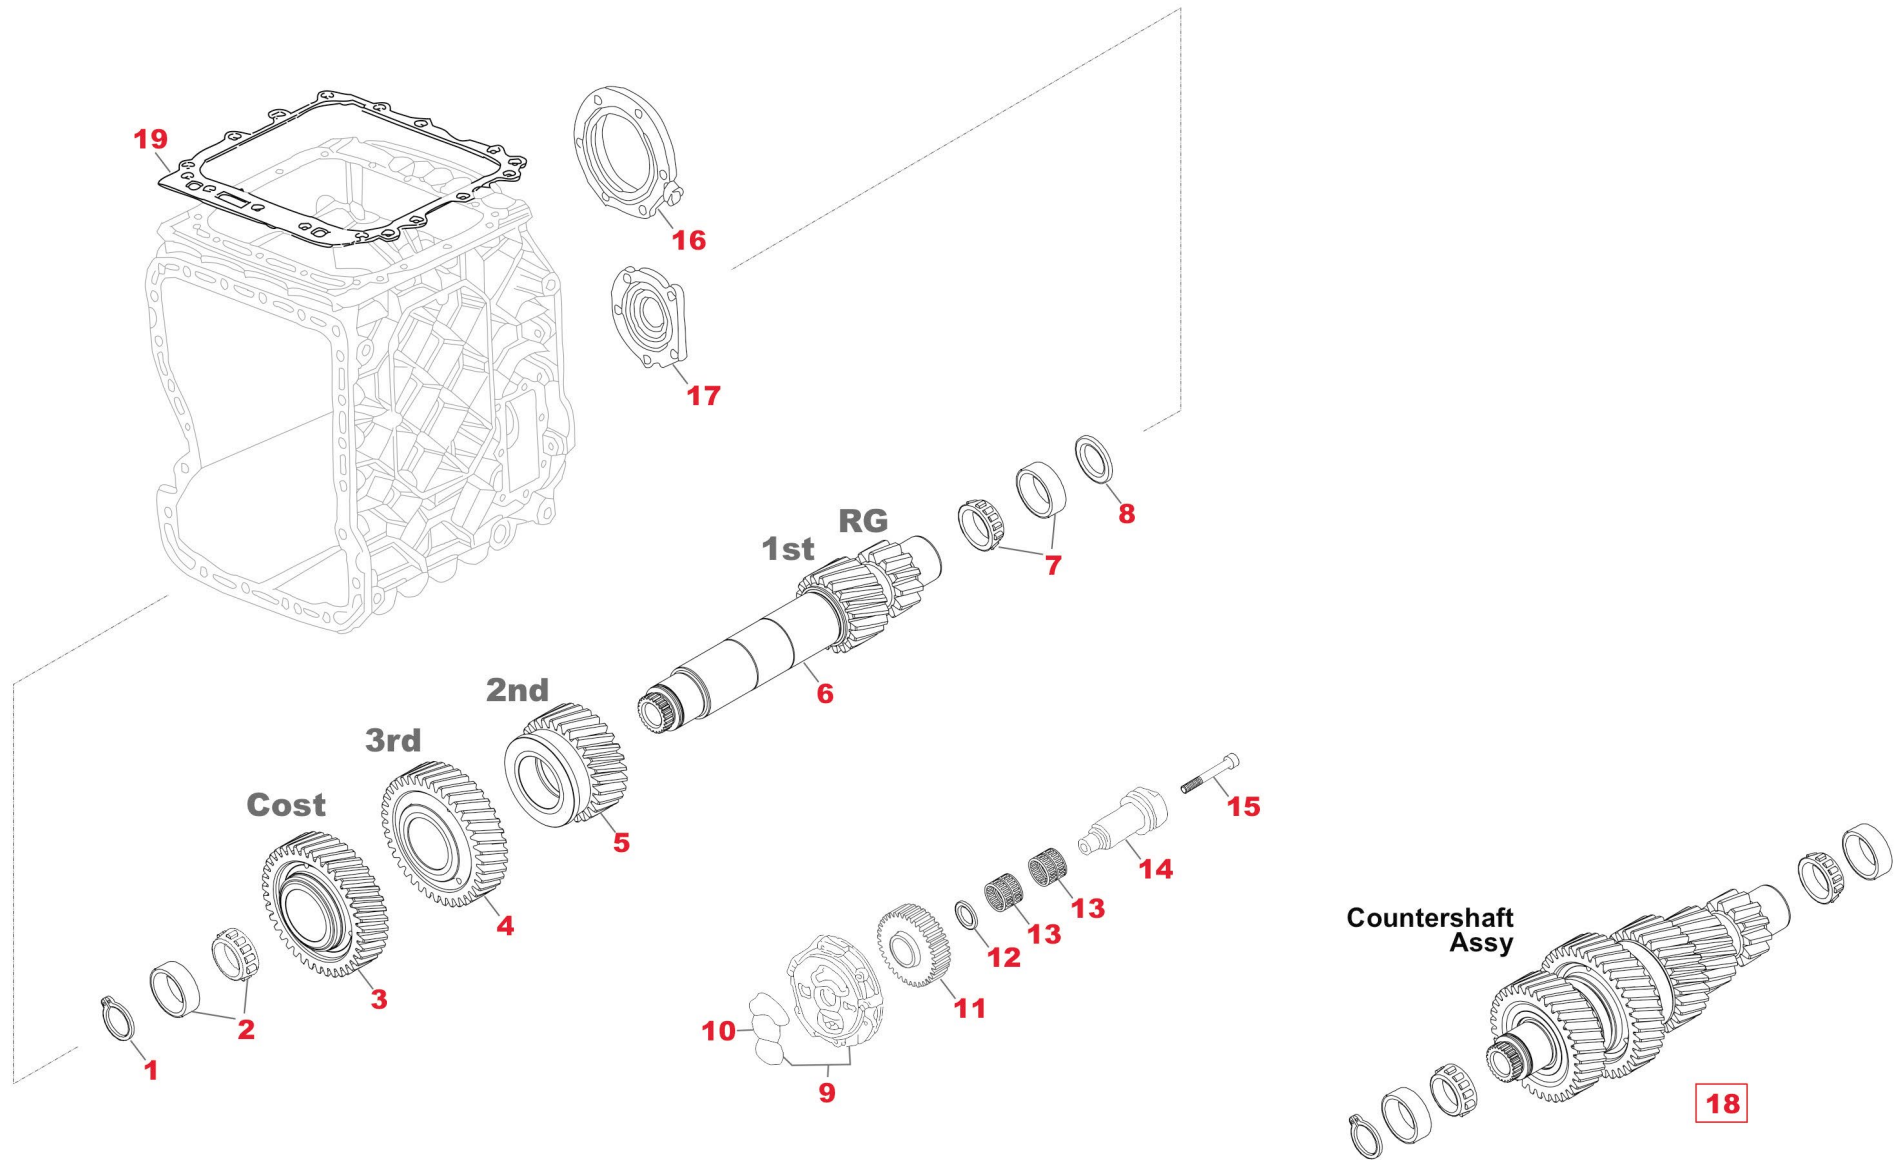

CH	FIG.	TAS no.	OEM no.	Description	Qty	Note	Note1	Ex/ Cross	Ex/ Cross
C03	8	T63374	25640704	WASHER (T.1,06)	1				
C03	8	T63373	25640703	WASHER (T.1,02)	1				
C03	8	T63372	25640702	WASHER (T.0,98)	1				
C03	8	T63371	25640701	WASHER (T.0,94)	1				
C03	8	T55938	25640700	WASHER (T.0,90)	1				
C03	9	T63360	22196494	OIL PUMP	1			21730437	20567034
C03	10	T49606	20537032	O-RING	1				
C03	11	T49608	22763330	REVERSE GEAR (20T.)	1			20483570	22763337
C03	12	T49609	20483575	SPACER	1				
C03	13	T64119	20483574	NEEDLE BEARING (38X46X32)	2				
C03	14	T49611	20785053	PIVOT REVERSE	1				
C03	15	T63387	984765	SCREW (M10X140)	1				
C03	16	T63398	21664150	COVER REAR	1				
C03	16	T63403	21636544	COVER REAR	1				
C03	17	T63405	21714932	COVER REAR	1			21629038	22323440
C03	18	T41383	TAS41383	REPAIR KIT FOR ATO3112C/D	1	ASSY			
C03	19	T50225	8171137	GASKET	1	Old Type	"D" Series		
C03	19	T57839	21244695	GASKET	1	New Type	"E-F" Series		

Notes

TRACTOR AUTOMOBILE SPARES
A WORLD OF QUALITY PARTS

Page 23