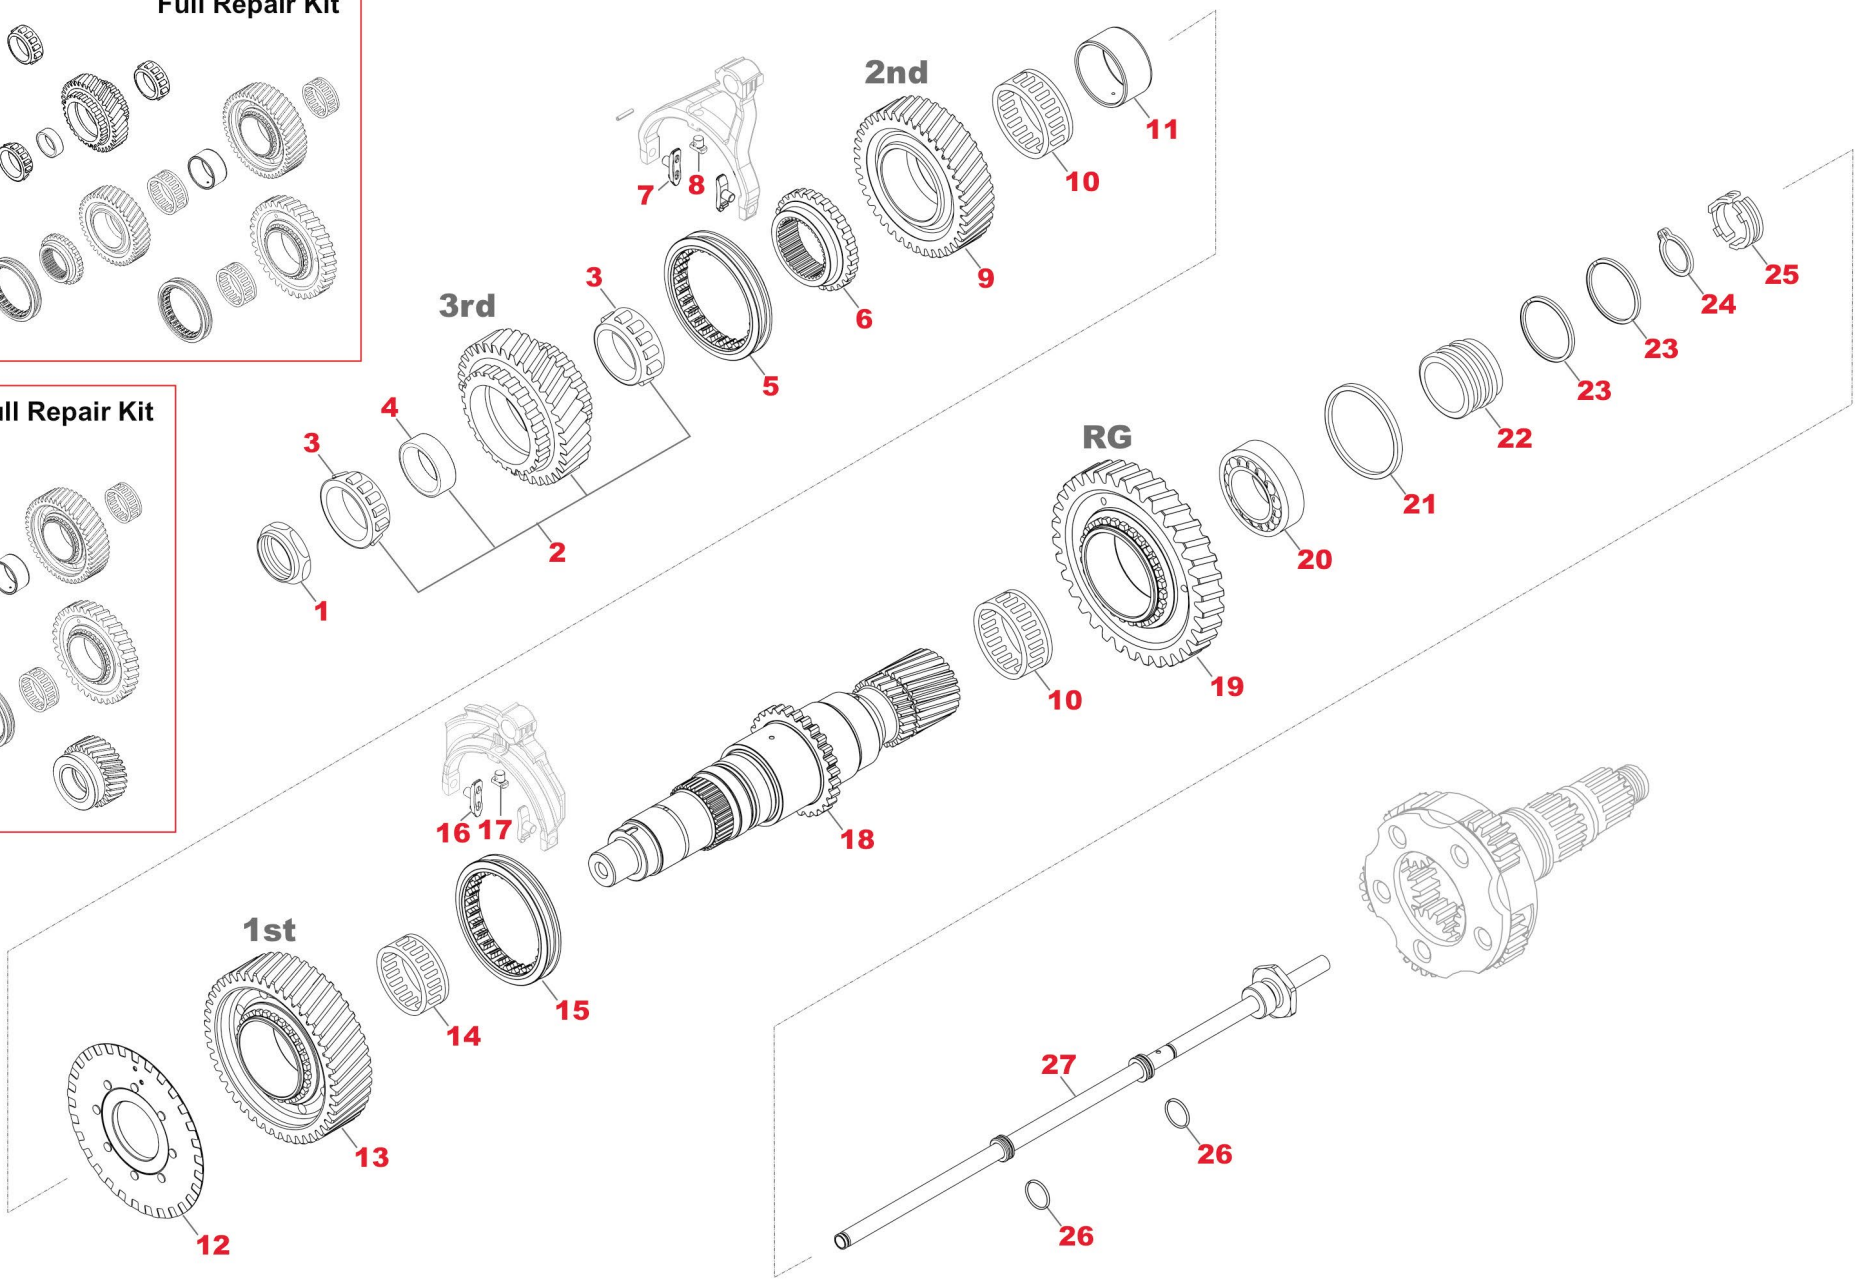

CH	FIG.	TAS no.	OEM no.	Description	Qty	Note	Note1	Ex/ Cross	Ex/ Cross
C02	1	T46216	1521449	NUT M60X2	1				
C02	2	T84056	22499139	3RD SPEED GEAR KIT (28-35T.)	1			20771311	20532210
C02	3	T20623	1521596	TAPERED ROLLER BEARING (65X34)	2				
C02	4	T20621	1521657	SPACER (T.10,26)	1				
C02	5	T49648	22368562	SYNCHRO SLIDING SLEEVE (28T.)	1			20532224	22004974
C02	6	T49649	20532220	SYNCHRO HUB (28-37T.)	1				
C02	7	T59471	3152823	SLIDING BLOCK (BRONZE)	2				
C02	8	T59473	20542598	SLIDING BLOCK (BRONZE)	1	Old Type	D. 11,00 mm		
C02	8	T63312	20859730	SLIDING BLOCK (BRONZE)	1	New Type	D.12,00 mm		
C02	9	T63309	22219285	2ND SPEED GEAR (28-41T.)	1			22219261	20540062
C02	10	T46230	1652575	NEEDLE BEARING (90X98X45,5)	2				
C02	11	T43845	1652578	BUSH (90X80X46,2)	1			21652578	
C02	12	T49651	21034006	WHEEL SENSOR (72T.)	1				
C02	13	T49652	21979816	1ST SPEED GEAR (28-46T.)	1			20906486	20532215
C02	14	T46228	1521452	NEEDLE BEARING (95X103X60)	1				
C02	15	T49648	22368562	SYNCHRO SLIDING SLEEVE (28T.)	1			20532224	22004974
C02	16	T59471	3152823	SLIDING BLOCK (BRONZE)	2				
C02	17	T59473	20542598	SLIDING BLOCK (BRONZE)	1	Old Type	D. 11,00 mm		

Notes

TRACTOR AUTOMOBILE SPARES
A WORLD OF QUALITY PARTS