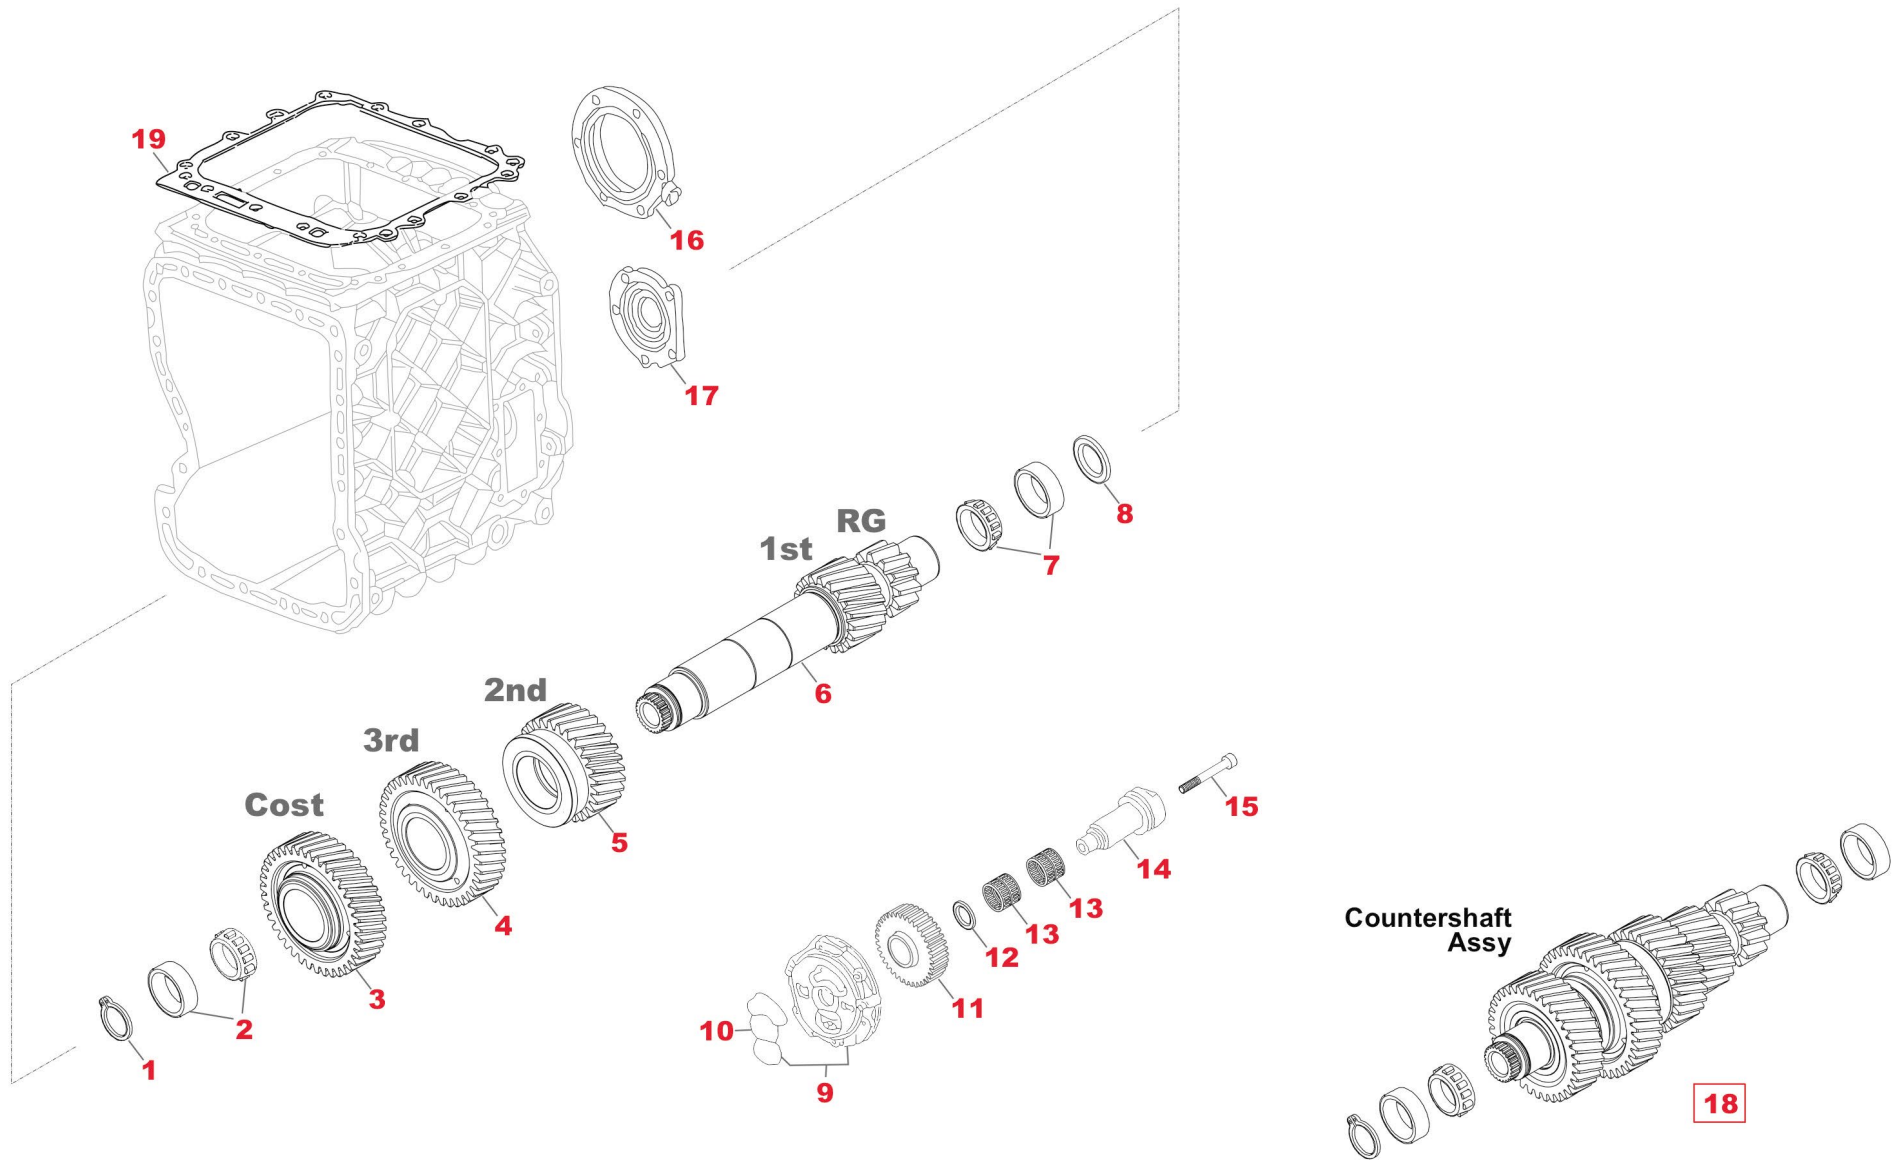

CH	FIG.	TAS no.	OEM no.	Description	Qty	Note	Note1	Ex/ Cross	Ex/ Cross
C03	1	T47087	1652801	SEEGER RING (T.2,50)	1				
C03	1	T46246	1652800	SEEGER RING (T.2,40)	1				
C03	1	T47088	1652799	SEEGER RING (T.2,30)	1				
C03	1	T46245	1652798	SEEGER RING (T.2,20)	1				
C03	1	T47089	1652797	SEEGER RING (T.2,10)	1				
C03	1	T46244	1652796	SEEGER RING (T.2,00)	1				
C03	2	T37661	21627792	TAPERED ROLLER BEARING (60X110X38)	1			183665	1652563
C03	3	T49602	20483432	CONSTANT GEAR CNTRSHFT (35T.)	1				
C03	4	T49603	20483434	3RD SPEED GEAR CNTRSHFT (39T.)	1			20366990	
C03	5	T55289	22219353	2ND SPEED GEAR CNTRSHFT (28T.)	1			20544783	20544781
C03	6	T49572	20544785	COUNTERSHAFT (19-12T.)	1				
C03	7	T63358	22283632	TAPERED ROLLER BEARING (60X115X40)	1			21660722	184650
C03	8	T63386	25640728	WASHER (T.2,02)	1				
C03	8	T63385	25640727	WASHER (T.1,98)	1				
C03	8	T63384	25640726	WASHER (T.1,94)	1				
C03	8	T63383	25640725	WASHER (T.1,90)	1				
C03	8	T55926	25640724	WASHER (T.1,86)	1				
C03	8	T55927	25640723	WASHER (T.1,82)	1				

Notes

TRACTOR AUTOMOBILE SPARES
A WORLD OF QUALITY PARTS