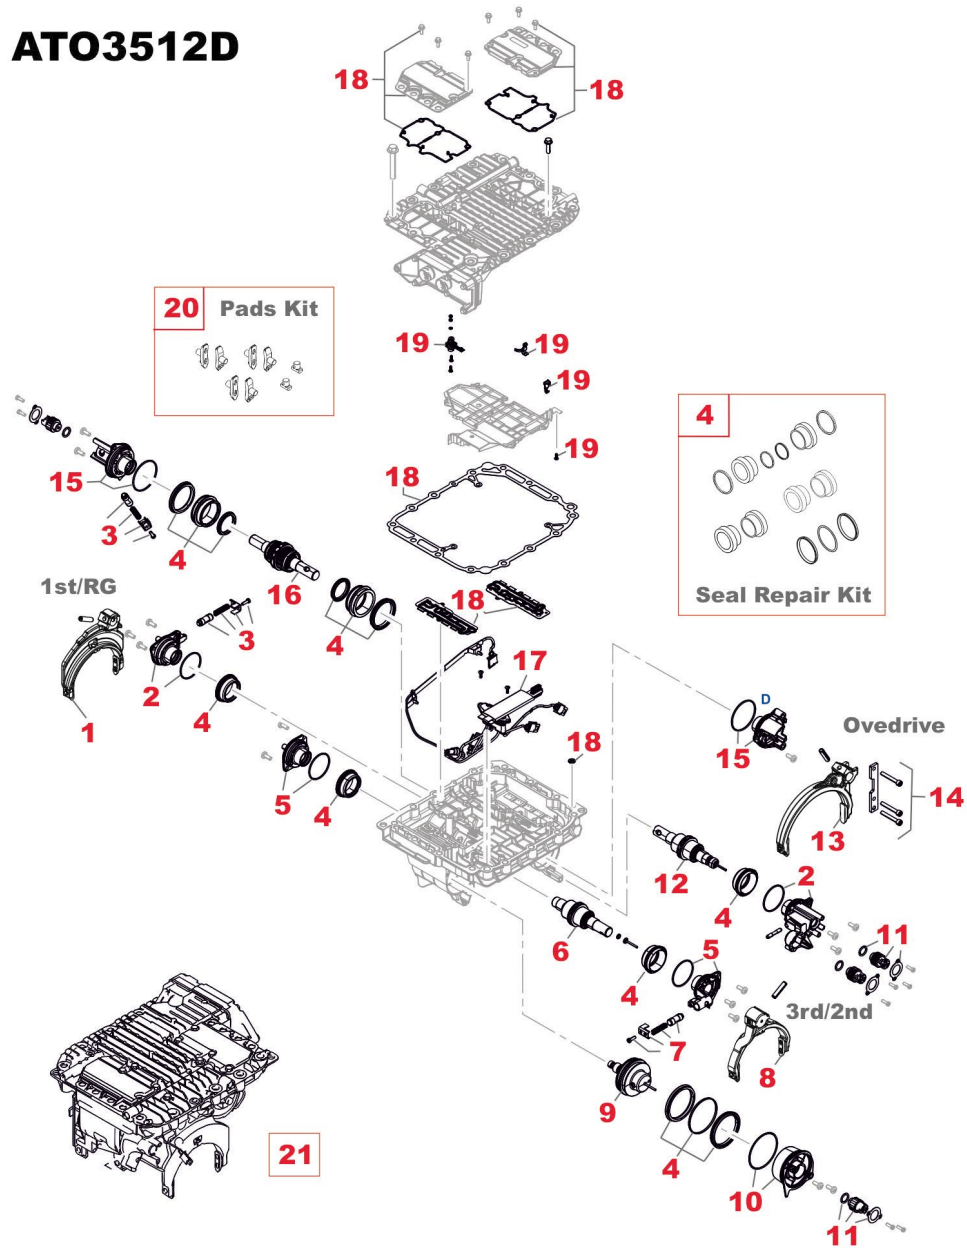

Notes

(P) To be coupled together (Version with 6° 30' Conical Angle)
(Q) To be coupled together (Version with 7° 20' Conical Angle)

(#) To be coupled together (Old Version with Ø 70 mm instead 80 mm bearing)

TRACTOR AUTOMOBILE SPARES
A WORLD OF QUALITY PARTS

ATO3512D

ATO3512E ATO3512F

CH	FIG.	TAS no.	OEM no.	Description	Qty	Note	Note1	Ex/ Cross	Ex/ Cross
C05	1	T41576	21512541	FORK 1ST SPEED & REVERSE	1			21564813	20859786
C05	2	T76670	20562633	REPAIR KIT	1				
C05	3	T41947	20562629	KIT WITH DETENTS	1				
C05	4	T59433	20562630	OIL SEALS RING KIT	1				
C05	5	T76668	20562635	REPAIR KIT	1				
C05	6	T75872	22781280	TIE ROD	1			21302093	20562109
C05	7	T41947	20562629	KIT WITH DETENTS	1				
C05	8	T41574	21513170	FORK 2ND-3RD SPEED	1			20859973	
C05	9	T63369	20562111	TIE ROD	1				
C05	10	T41927	20562636	CYLINDER	1				
C05	11	T41929	20562642	SENSOR	1				
C05	12	T59432	21302092	TIE ROD	1			20562107	
C05	13	T63363	21511649	FORK OVERDRIVE	1			8172473	
C05	14	T59460	20845917	BRACKET	1				
C05	15	T59451	20562631	SPLIT CYLINDER COVER KIT	1				
C05	16	T63364	21786063	TIE ROD	1			21302091	20562105
C05	17	T41814	22117441	CONNECTION BRIDGE TYPE D	1			21068284	
C05	18	T57836	20785252	GASKET KIT	1			20562626	