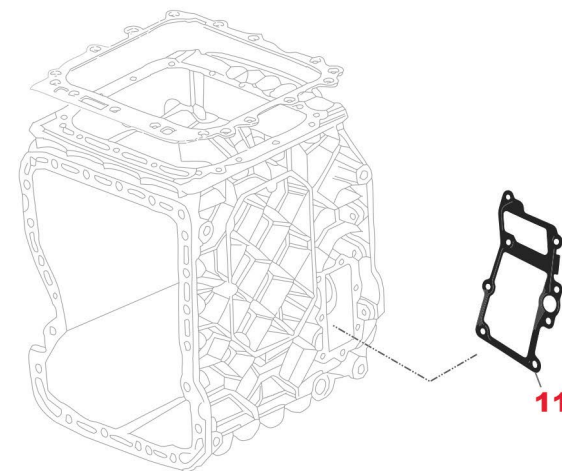

Notes

TRACTOR AUTOMOBILE SPARES
A WORLD OF QUALITY PARTS

OIL COOLER COMPONENTS

SIDE HOUSING GASKET

RETARDER OIL COOLER

CH	FIG.	TAS no.	OEM no.	Description	Qty	Note	Note1	Ex/ Cross	Ex/ Cross
C99	1	T42081	21359570	OIL COOLER	1			20810884	
C99	2	T41638	1069997	OIL FILTER TUBE	1				
C99	3	T76018	21479106	OIL FILTER	1			22419050	85108176
C99	4	T41640	21969323	OIL FILTER PROTECTION	1			21566448	21566497
C99	5	T47154	967343	O-RING	1				
C99	6	T41643	21983348	CONNECTION BLOCK	1			20700752	
C99	7	T47154	967343	O-RING	1				
C99	8	T41645	21450629	COVER	1				
C99	9	T41646	1521691	PLUG	1				
C99	10	T42129	3092602	HEAT EXCHANGER	1				
C99	11	T76017	20483578	GASKET	1				