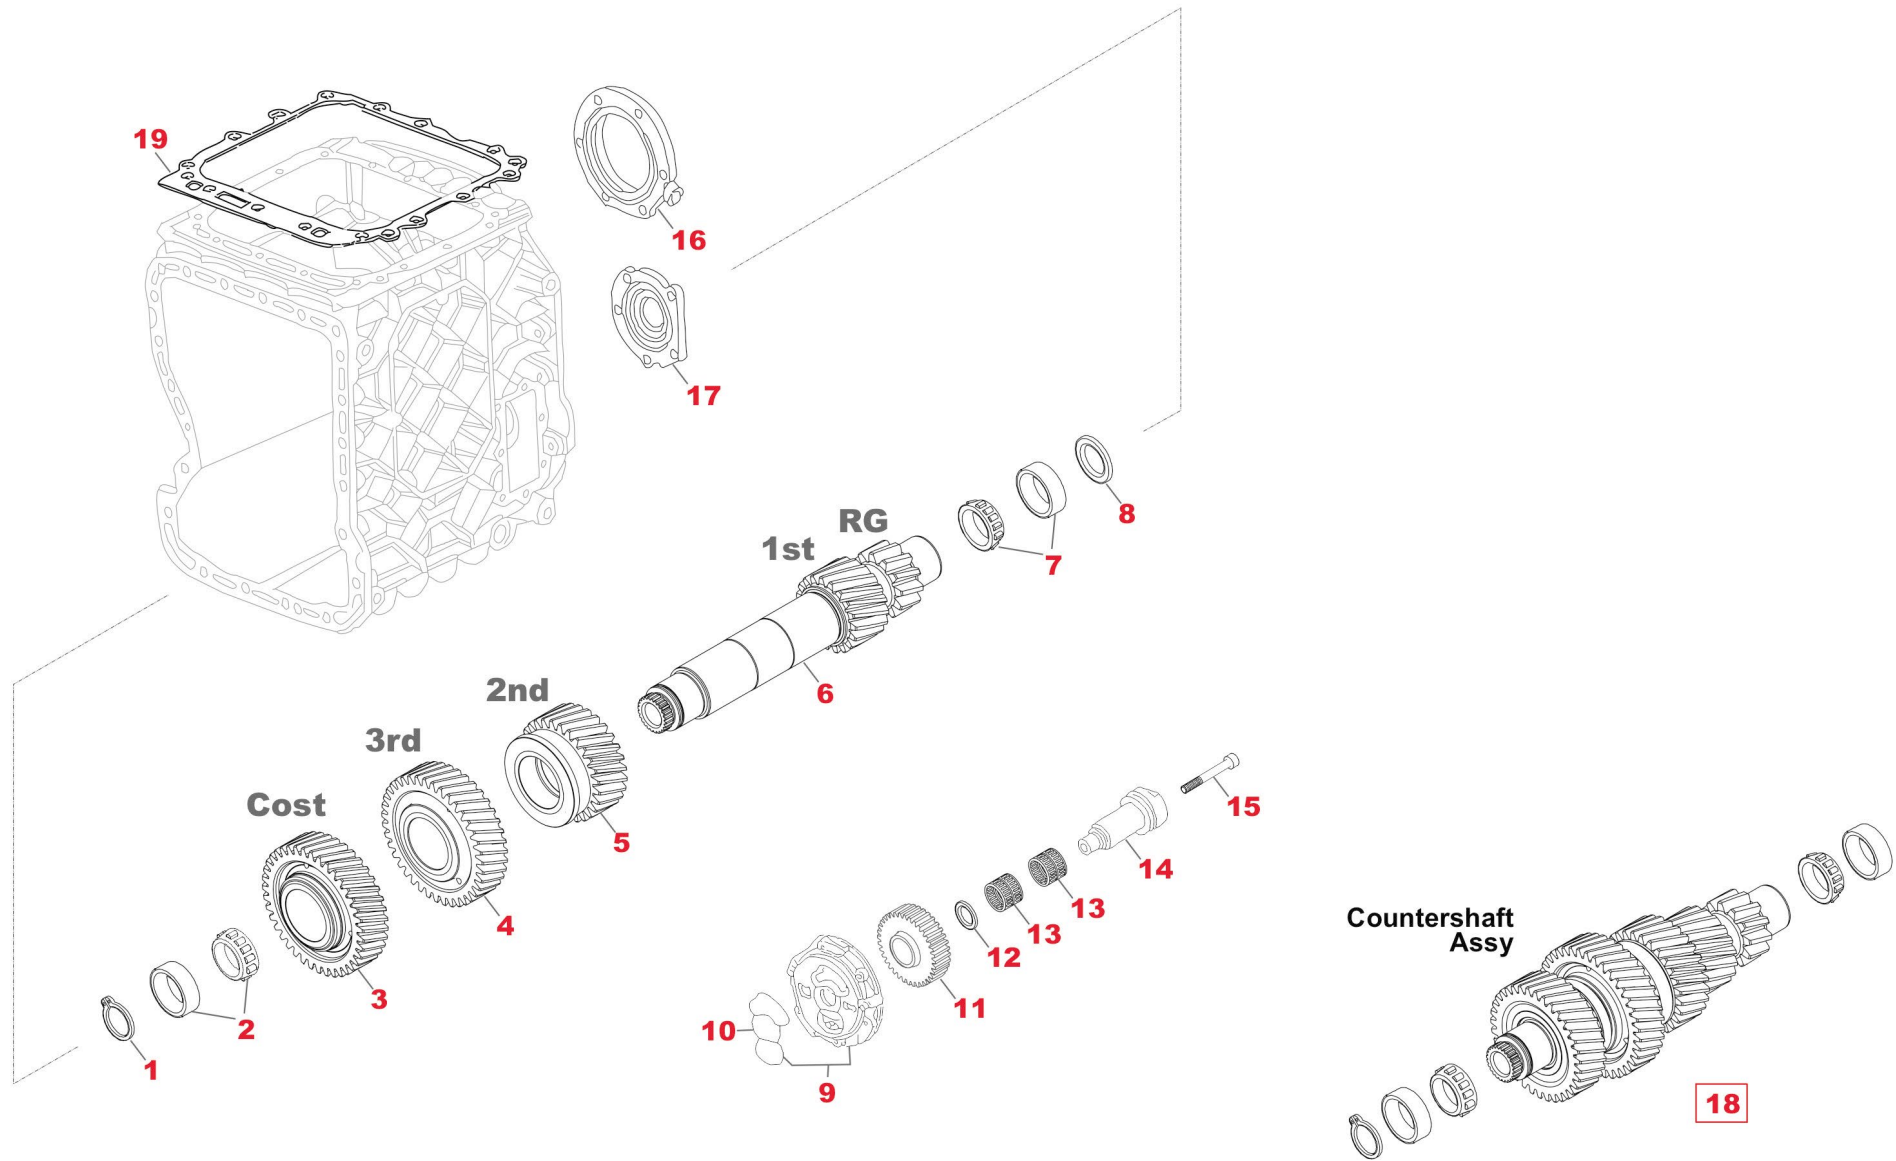

CH	FIG.	TAS no.	OEM no.	Description	Qty	Note	Note1	Ex/ Cross	Ex/ Cross
C03	8	T55928	25640722	WASHER (T.1,78)	1				
C03	8	T55929	25640721	WASHER (T.1,74)	1				
C03	8	T55930	25640720	WASHER (T.1,70)	1				
C03	8	T55931	25640719	WASHER (T.1,66)	1				
C03	8	T55932	25640718	WASHER (T.1,62)	1				
C03	8	T55933	25640717	WASHER (T.1,58)	1				
C03	8	T55934	25640716	WASHER (T.1,54)	1				
C03	8	T55935	25640715	WASHER (T.1,50)	1				
C03	8	T55936	25640714	WASHER (T.1,46)	1				
C03	8	T55937	25640713	WASHER (T.1,42)	1				
C03	8	T63382	25640712	WASHER (T.1,38)	1				
C03	8	T63381	25640711	WASHER (T.1,34)	1				
C03	8	T63380	25640710	WASHER (T.1,30)	1				
C03	8	T63379	25640709	WASHER (T.1,26)	1				
C03	8	T63378	25640708	WASHER (T.1,22)	1				
C03	8	T63377	25640707	WASHER (T.1,18)	1				
C03	8	T63376	25640706	WASHER (T.1,14)	1				
C03	8	T63375	25640705	WASHER (T.1,10)	1				

Notes

TRACTOR AUTOMOBILE SPARES
A WORLD OF QUALITY PARTS