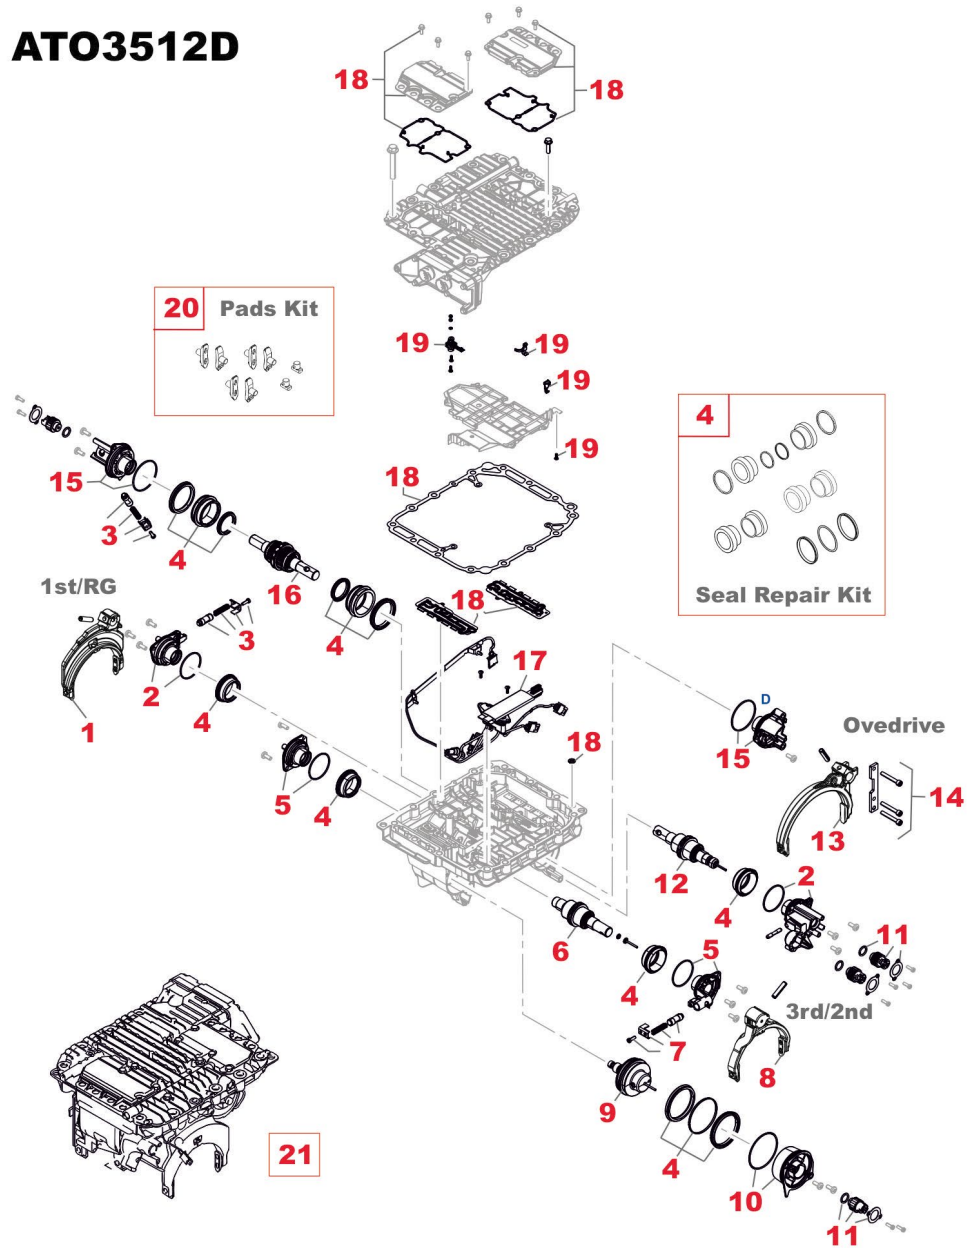

Notes

(P) To be coupled together (Version with 6° 30' Conical Angle)
(Q) To be coupled together (Version with 7° 20' Conical Angle)

(#) To be coupled together (Old Version with Ø 70 mm instead 80 mm bearing)

Notes

TRACTOR AUTOMOBILE SPARES
A WORLD OF QUALITY PARTS

Page 33

ATO3512D

ATO3512E ATO3512F

CH	FIG.	TAS no.	OEM no.	Description	Qty	Note	Note1	Ex/ Cross	Ex/ Cross
C05	38	T41939	22242766	BRAKET	1				
C05	39	T41941	21911585	GASKET	1				
C05	40	T41943	22242765	PRESSURE SENSOR	1				
C05	41	T41945	22242764	CONNECTION SUPPORT WITH SEALING	1				
C05	42	T63369	20562111	TIE ROD	1				
C05	43	T41927	20562636	CYLINDER	1				
C05	45	T63314	20968999	KIT PINS + SLIDING BLOCK	1				
C05	46	T41884	22780685	TRANSMISSION CONTROL UNIT TYPE E-F	1			21949395	