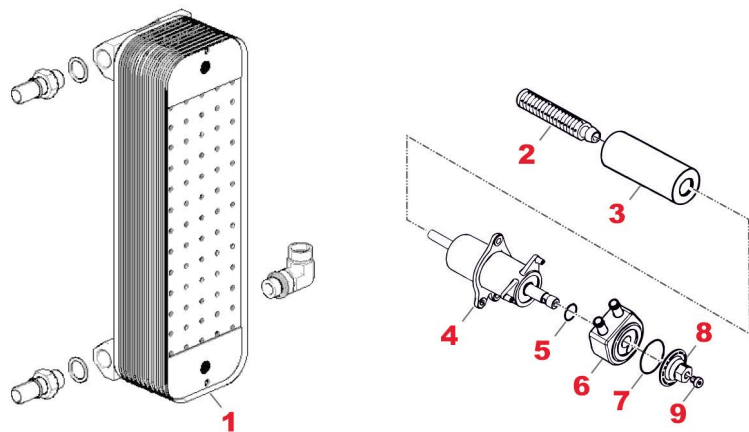

OIL COOLER COMPONENTS