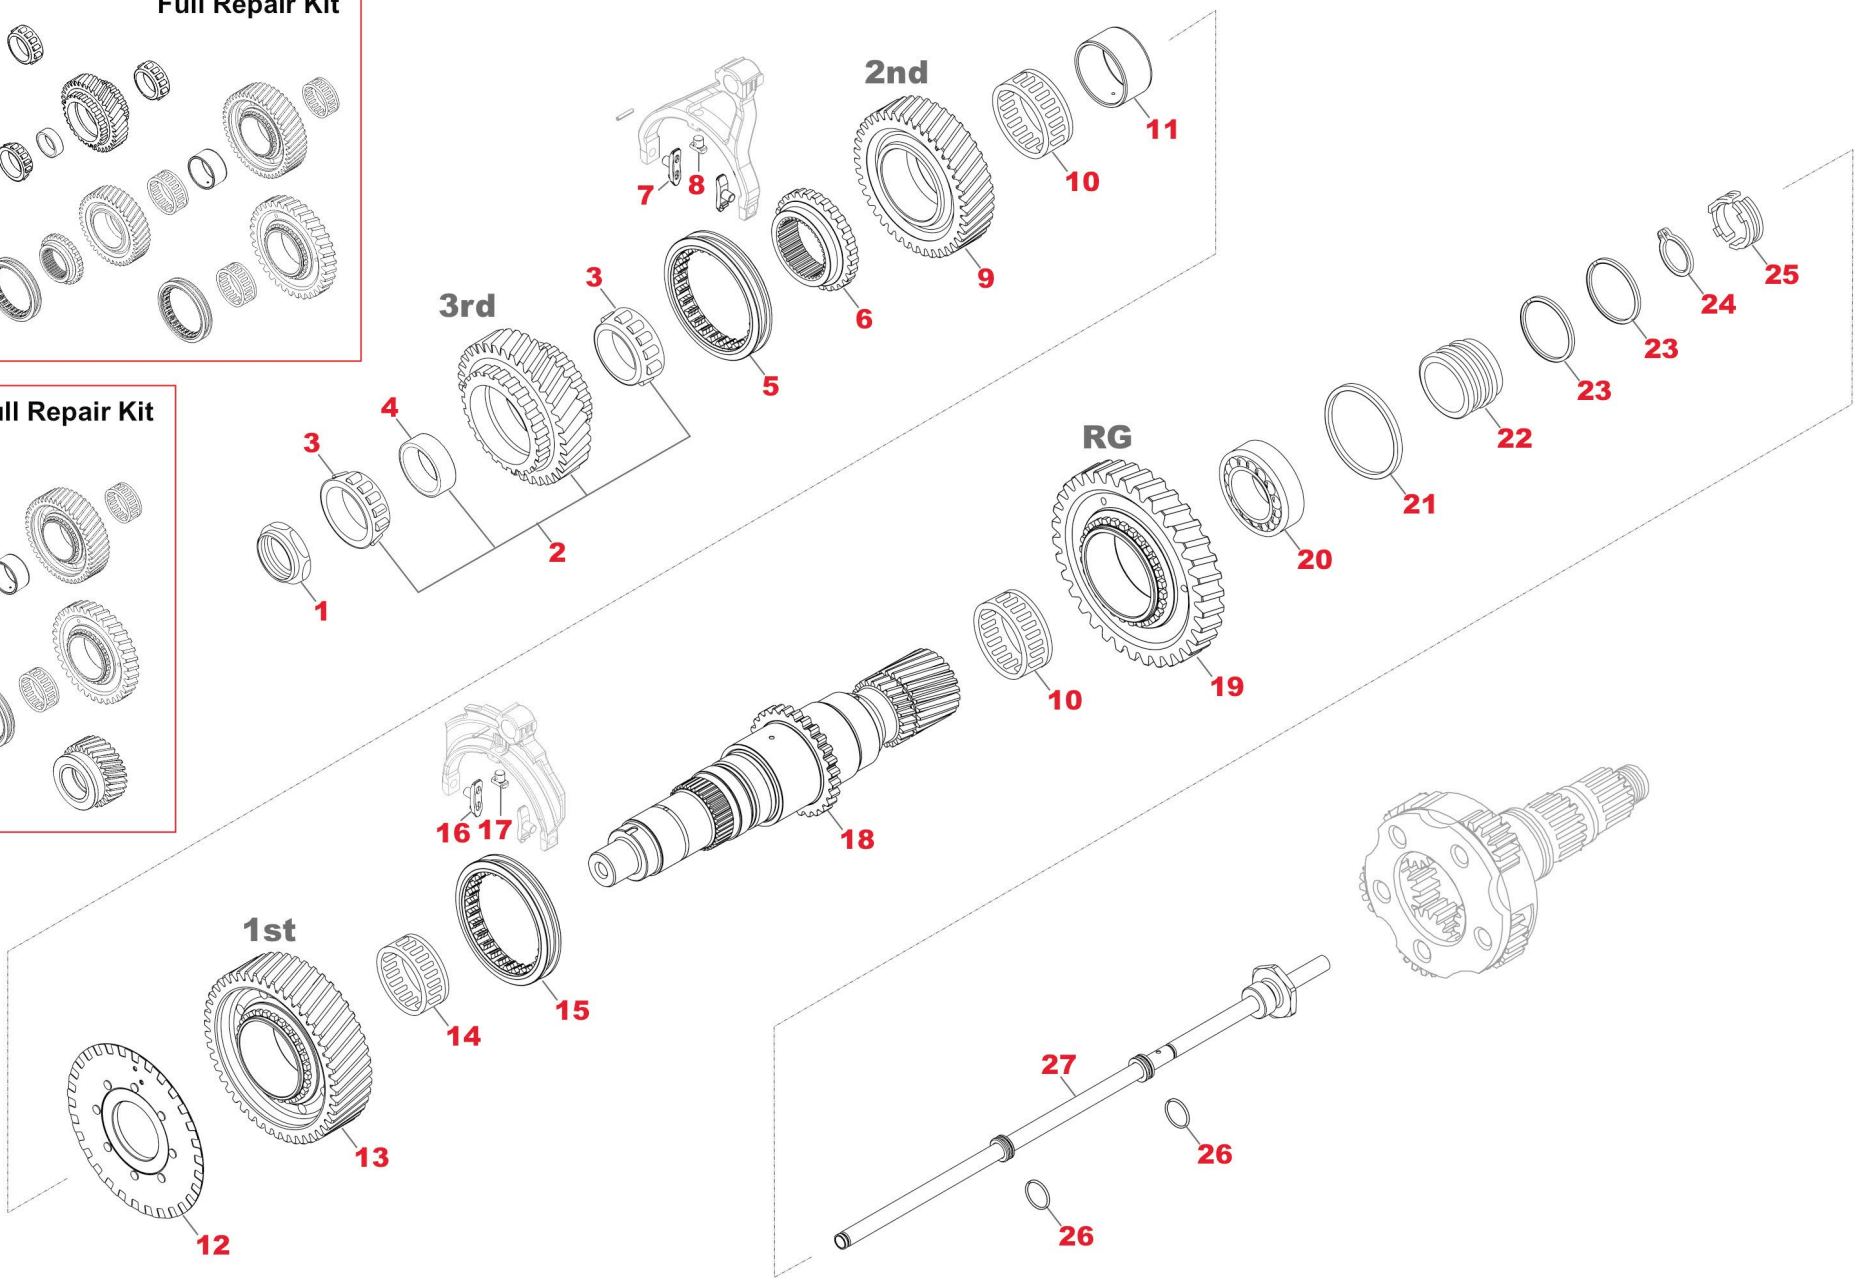

CH	FIG.	TAS no.	OEM no.	Description	Qty	Note	Note1	Ex/ Cross	Ex/ Cross
C02	21	T63328	25640753	SHIM (T.1,82)	1				
C02	21	T54972	25640752	SHIM (T.1,78)	1				
C02	21	T54974	25640751	SHIM (T.1,74)	1				
C02	21	T54976	25640750	SHIM (T.1,70)	1				
C02	21	T54978	25640749	SHIM (T.1,66)	1				
C02	21	T54980	25640748	SHIM (T.1,62)	1				
C02	21	T54982	25640747	SHIM (T.1,58)	1				
C02	21	T54980	25640748	SHIM (T.1,62)	1				
C02	21	T54982	25640747	SHIM (T.1,58)	1				
C02	21	T54984	25640746	SHIM (T.1,54)	1				
C02	21	T54986	25640745	SHIM (T.1,50)	1				
C02	21	T54988	25640744	SHIM (T.1,46)	1				
C02	21	T54990	25640743	SHIM (T.1,42)	1				
C02	21	T54992	25640742	SHIM (T.1,38)	1				
C02	21	T54994	25640741	SHIM (T.1,34)	1				
C02	21	T63326	25640740	SHIM (T.1,30)	1				
C02	21	T54996	25640739	SHIM (T.1,26)	1				
C02	21	T54998	25640738	SHIM (T.1,22)	1				

Notes

TRACTOR AUTOMOBILE SPARES
A WORLD OF QUALITY PARTS