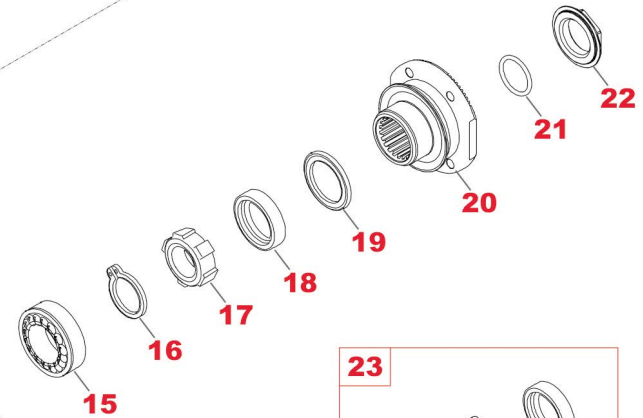

CH	FIG.	TAS no.	OEM no.	Description	Qty	Nota	Note1	Ex/ Cross	Ex/ Cross
C04	1	T49667	20590147	PLANETARY CARRIER W/GEARS	1	Old (#)	W/OUT Retarder		
C04	1	T49668	20590148	PLANETARY CARRIER W/GEARS	1	Old (#)	W/OUT Retarder		
C04	1	T49670	20733118	PLANETARY CARRIER W/GEARS	1	Old (#)	WITH Retarder		
C04	1	T49671	20733119	PLANETARY CARRIER W/GEARS	1	Old (#)	WITH Retarder		
C04	1	T49669	22502019	PLANETARY CARRIER W/GEARS	1			21021416	20846416
C04	2	T41895	22761701	PLANETARY REPAIR KIT	1		5 Series Kit		
C04	3	T41896	20483601	WASHER	10				
C04	4	T41897	20483600	WASHER	10				
C04	5	T41898	20483611	PLANETARY GEAR	5				
C04	6	T41899	22544210	NEEDLE KIT	5				
C04	7	T41900	20515814	PIN	5				
C04	8	T55291	21751233	SYNCHRO CONE (23-77T.)	1		W/OUT Retarder	21480996	21009061
C04	8	T59494	21753642	SYNCHRO CONE (23-77T.)	1		WITH Retarder	21480998	21009062
C04	9	T49683	21110728	RING GEAR (72-77T.)	1		W/OUT Retarder	20726338	
C04	9	T49684	21110726	RING GEAR (72-77T.)	1		WITH Retarder	20741935	
C04	10	T49682	21430239	SYNCHRO RING (CARBON FIBER)	1	(P)		21101488	20782303
C04	10	T63670	21482856	SYNCHRO RING (CARBON FIBER)	1	(Q)			
C04	10	T94007	21482856 MO	SYNCHRO RING (MOLYBDENUM)	1	(Q)			

Notes

(P) To be coupled together (Version with 6° 30' Conical Angle)
(Q) To be coupled together (Version with 7° 20' Conical Angle)

(#) To be coupled together (Old Version with Ø 70 mm instead 80 mm bearing)

TRACTOR AUTOMOBILE SPARES
A WORLD OF QUALITY PARTS