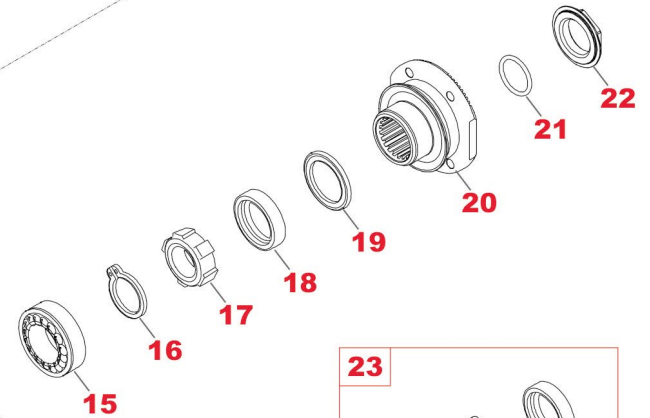

CH	FIG.	TAS no.	OEM no.	Description	Qty	Nota	Note1	Ex/ Cross	Ex/ Cross
C04	19	T46317	20791222	OIL SEAL RING (90X111X8)	1				
C04	20	T46318	8172618	FLANGE OUTPUT	1	Old (#)	W/OUT Retarder		
C04	20	T46989	8172620	FLANGE OUTPUT	1	Old (#)	W/OUT Retarder		
C04	20	T75877	20498990	FLANGE OUTPUT	1	Old (#)	WITH Retarder		
C04	20	T46319	22238212	FLANGE OUTPUT	1			20773853	21369349
C04	21	T46320	976053	O-RING (59X70,4X5,7)	1	Old (#)			
C04	21	T46321	976055	O-RING (69,2X5,7)	1				
C04	22	T46322	8171338	NUT (M60X2)	1			1672160	8171956
C04	23	T49563	21008411	REPAIR KIT	1	Old (#)			
C04	23	T75881	21008412	REPAIR KIT	1				
C04	24	T75886	21510395	FORK	1			20579443	20579437
C04	25	T49666	20571534	TIE ROD	1				
C04	26	T49665	1652847	SCREW	2				
C04	27	T49677	21768926	REPAIR KIT W/OUT RETARDER	1		W/OUT Retarder	21571607	21441385
C04	27	T49674	21768927	REPAIR KIT W/RETARDER	1		WITH Retarder	21571608	21441386
C04	28	T73513	21671435	REPAIR KIT W/OUT RETARDER	1		W/OUT Retarder		
C04	28	T41910	TAS41910	REPAIR KIT W/RETARDER	1		WITH Retarder		
C04	29	T76018	21479106	OIL FILTER	1			22419050	85108176

Notes

(P) To be coupled together (Version with 6° 30' Conical Angle)
(Q) To be coupled together (Version with 7° 20' Conical Angle)

(#) To be coupled together (Old Version with Ø 70 mm instead 80 mm bearing)

TRACTOR AUTOMOBILE SPARES
A WORLD OF QUALITY PARTS